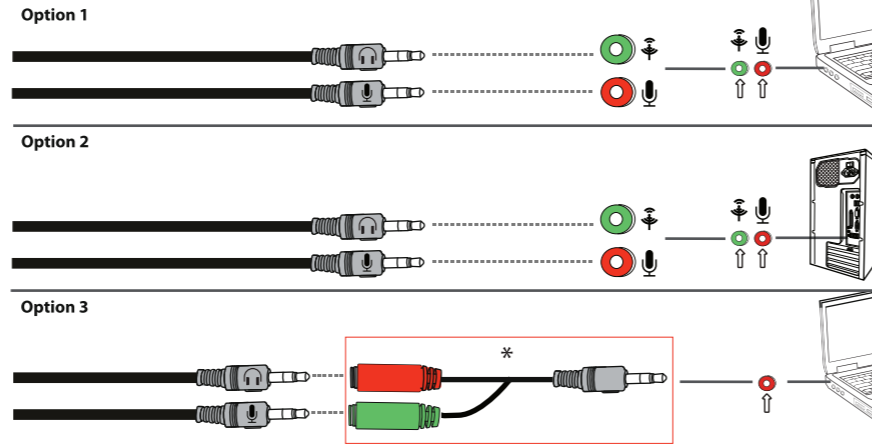

Trust
RENO
PC Headset

Quick Installation Guide

1. Headset

2. Installation

* Not included but available for free via Trust Helpdesk

3. Installation - Windows 10/8/7/Vista

4. Installation - Windows 10/8/7/Vista