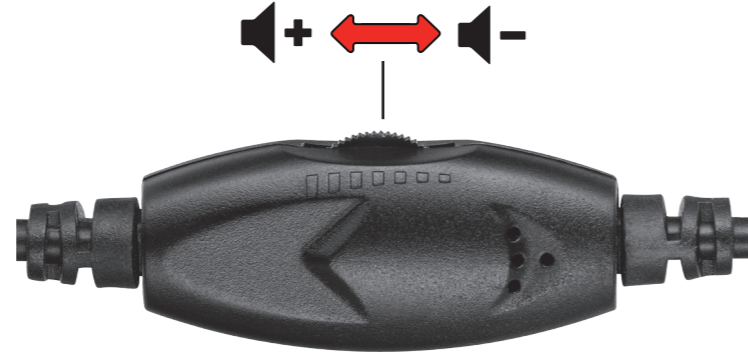

6. Volume control