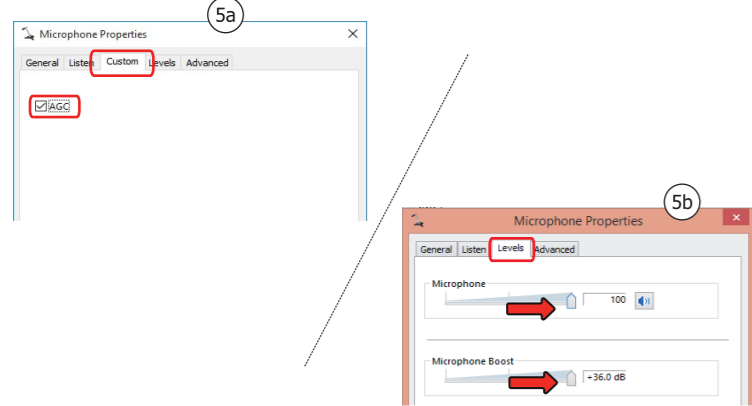

5. Installation - Windows 10/8/7/Vista