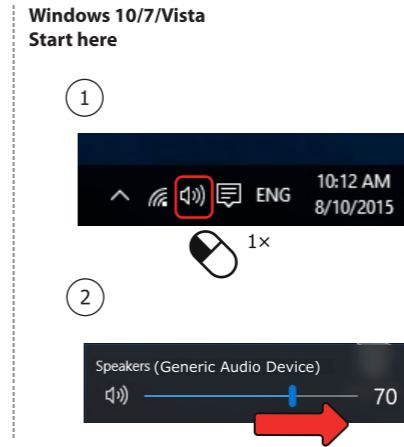

Trust
RENO
PC Headset

Quick Installation Guide

1. Headset

2. Installation

* Not included but available for free via Trust Helpdesk

3. Installation - Windows 10/8/7/Vista

4. Installation - Windows 10/8/7/Vista