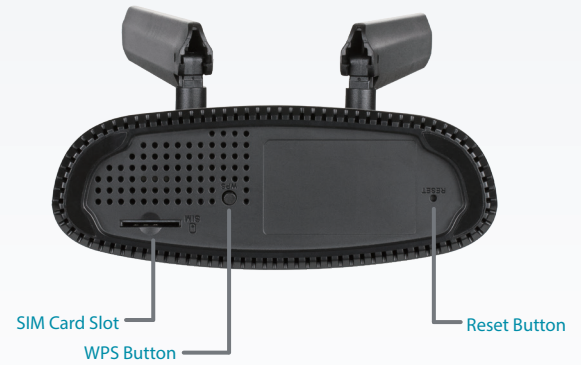

Bottom View

Technical Specifications

General

Frequency Support¹	- LTE Bands: - Release 10, Cat 4: Band 1/3/5/7/8/20/38/40 - Pentaband UMTS/HSPA/HSPA+/DC-HSPA+ - Bands 1/5/8 (850/900/2100)	- Quadband GSM/GPRS/EDGE 850/900/1800/1900
Data Throughput²	- LTE Mode - Downlink: Up to 150 Mbps - Uplink: Up to 50 Mbps	- DC-HSPA Mode - Downlink: Up to 42 Mbps - Uplink: Up to 5.76 Mbps
Standards	- IEEE 802.11n/g/b - IEEE 802.3i	IEEE 802.3u
Wi-Fi Data Rates²	- Up to 300 Mbps with 802.11n clients 6/9/11/12/18/24/36/48/54 Mbps in 802.11g mode	1/2/5.5/11 Mbps in 802.11b mode

Functionality

Wireless Security	64/128-bit WEP (Wired Equivalent Privacy) - WPA & WPA2 (Wi-Fi Protected Access)	WPS (Wi-Fi Protected Setup)
Firewall	Network Address Translation (NAT)	Stateful Packet Inspection (SPI)
Advanced Features	- L2TP/PPTP/IPSec VPN Passthrough - User configurable multi-WAN - Port forwarding	- DMZ (Demilitarized Zone) - MAC Filter