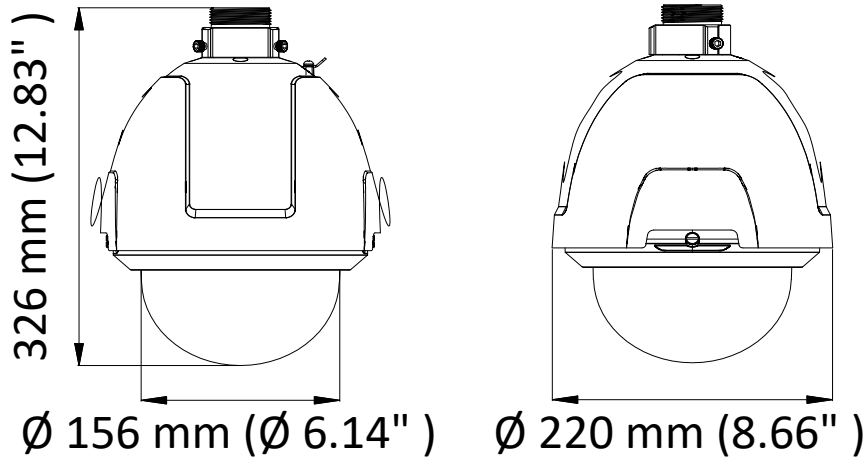

Order Model

DS-2AE5225TI-A

Dimensions