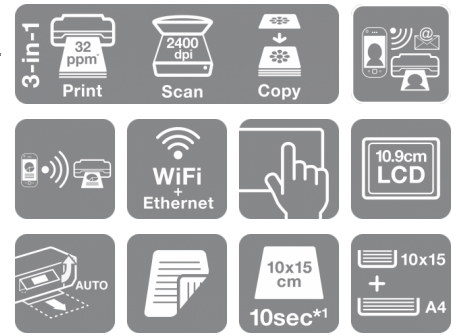

Expression Photo XP-760

DATASHEET

This all-in-one photo printer with Wi-Fi is ideal for photo enthusiasts looking for a great all-rounder. The XP-760 uses high-quality Claria Photo HD inks to ensure your treasured memories will last for 300 years in a photo album¹. Epson Connect² helps make mobile printing a breeze and a large LCD touchscreen makes it incredibly easy-to-use.

Superior results

The XP-760 uses a six-colour inkset to deliver smooth tonal gradations, natural blacks and rich, vibrant colours for superior-quality photos.

Mobile printing

Epson Connect consists of Epson iPrint² – for easy wireless printing from smartphones and tablets; Epson Creative Print² – print photos directly from Facebook, and Epson Email print² – print from anywhere in the world by emailing photos and documents directly to the printer. AirPrint³ and Google Cloud Print are also supported.

Wireless connectivity

Automatic Wi-Fi set-up⁴ makes it quick and simple to connect to a Wi-Fi network or, alternatively, compatible devices can be connected via Wi-Fi Direct[®] without having to connect to a wireless router. Printing is also possible from Wireless PictBridge-compatible cameras.