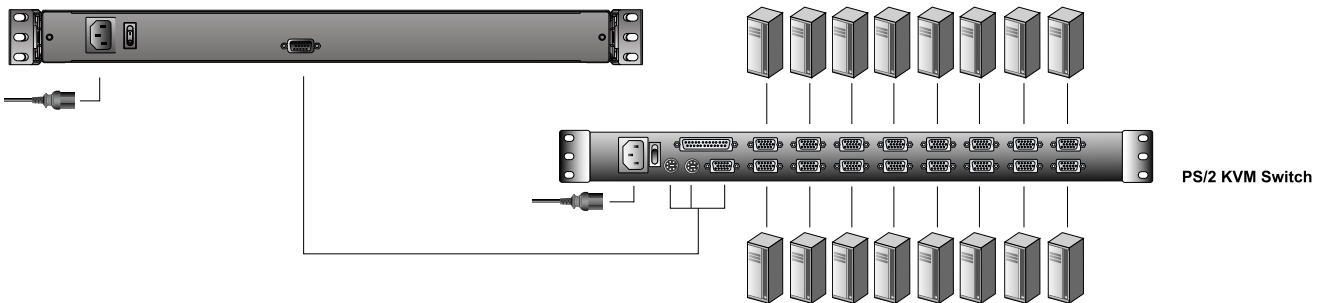

CL1000M

17" Single Rail LCD Console

The CL1000 is a KVM console module that serves as the front-end for standard KVM switches. The CL1000 features an integrated 17" LCD panel, full keyboard, and touchpad in a 1U, rack-mountable, Slideaway™ housing. Users who already have a switch can take advantage of the space saving and efficiency benefits of the CL1000 LCD KVM console without the unnecessary expense of having to purchase a KVM switch.

Rack Mount Kit	Depth (cm)
Long(Optional)	68 - 100
Short (Standard)	42 - 72

Easy Installation Rack Mount Kit	Depth (cm)
Long(Optional)	68 - 105
Short(Optional)	42 - 70

Setup

Features

- Integrated KVM console with 17" LCD monitor – in a Slideaway™ housing
- LCD module rotates up to 115 degrees for a more comfortable viewing angle
- Slideaway™ housing is less than 1U – with top and bottom clearance for smooth operation in a 1U high system rack
- Compatible with most PS/2 KVM Switches
- Internal power built in
- Adjustable depth to fit within a rack
- High video resolution:
Up to 1280 x 1024 @75Hz
Supports DDC, DDC2, DDC2B
- DDC emulation – VGA settings of every connected computer are automatically adjusted for optimal output to the LCD monitor
- Keyboard Language support: English(US); English(UK); German; German(Swiss); French; Spanish; Traditional Chinese; Japanese; Korean; Swedish; Italian; Russian; Hungarian
- Improved design – single person installation (optional)