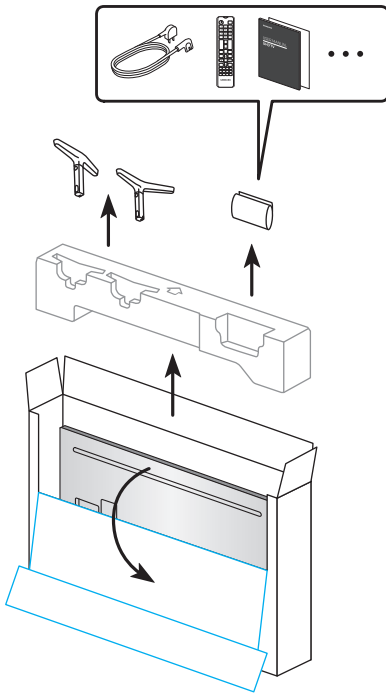

**SAMSUNG**  
**QUICK SETUP GUIDE**

x 4  
(M4 x L14)

Power Cable

The Remote Control /  
Batteries (AAA x 2)

User Manual /  
Regulatory Guide

For Wall Mount

x 4

Wall Mount Adapter

50"

1

2

3

55"

1

2

3