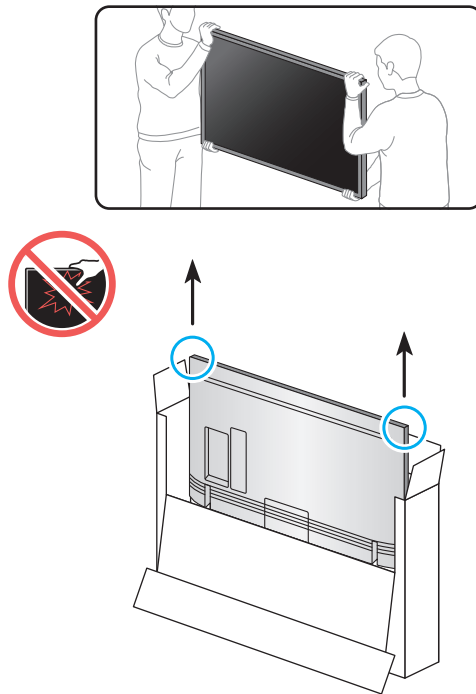

x 4
(M4 x L14)

For Wall Mount

x 4

50"

1

2

3

55"

1

2

3

65"

1

2

3