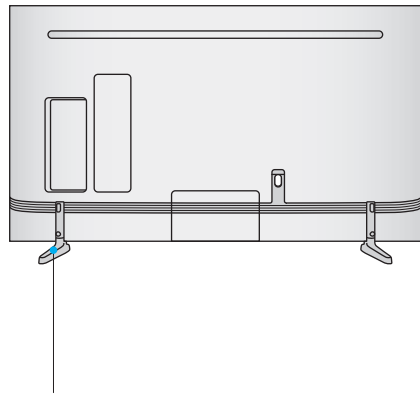

**SAMSUNG**  
**QUICK SETUP GUIDE**

x 4  
(M4 x L14)

Power Cable

The Remote Control /  
Batteries (AAA x 2)

User Manual /  
Regulatory Guide

For Wall Mount

x 4

Wall Mount Adapter

50"

1

2

3

55"

1

2

3