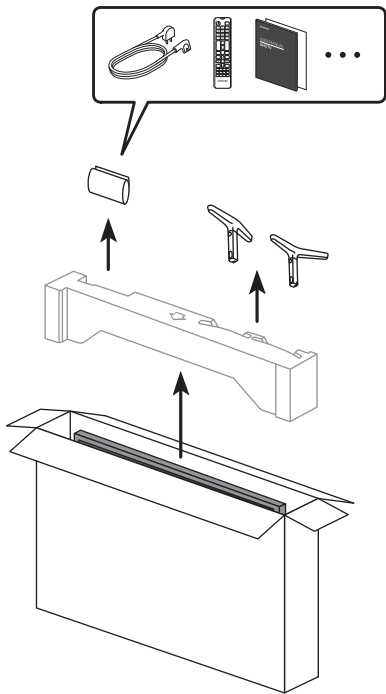

**SAMSUNG**  
**QUICK SETUP GUIDE**

x 4  
(M4 x L14)

Power Cable

The Remote Control /  
Batteries (AAA x 2)

User Manual /  
Regulatory Guide

For Wall Mount

x 4

Wall Mount Adapter

50"

1

2

3

55"

1

2

3