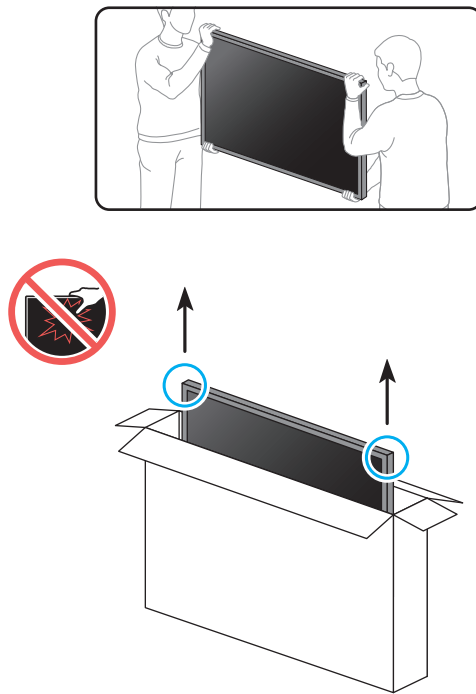

x 4
(M4 x L14)

For Wall Mount

x 4

50"

1

2

3

55"

1

2

3

65"

1

2

3