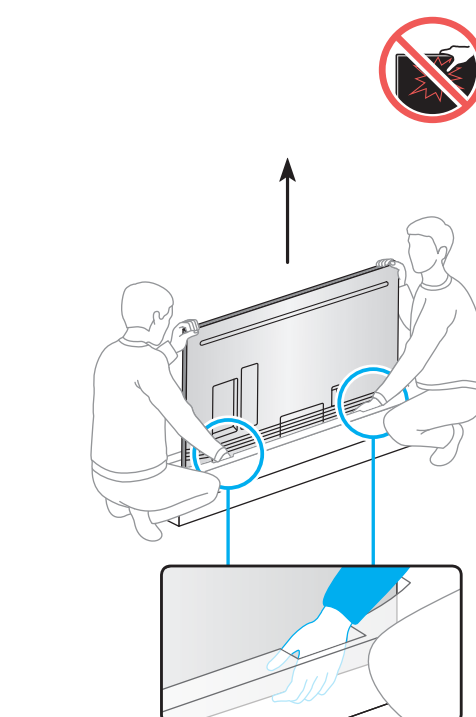

x 4
(M4 x L14)

For Wall Mount

x 4

50"

1

2

3

55"

1

2

3

65"

1

2

3