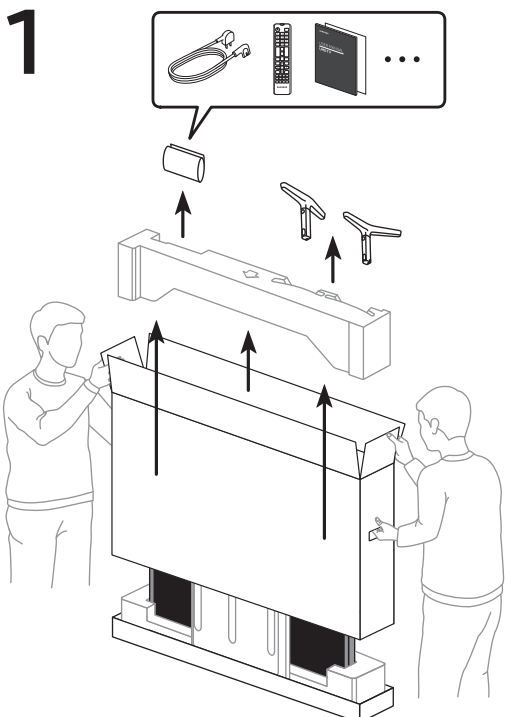

x 4
(M4 x L14)

For Wall Mount

x 4

50"

1

2

3

55"

1

2

3

65"

1

2

3