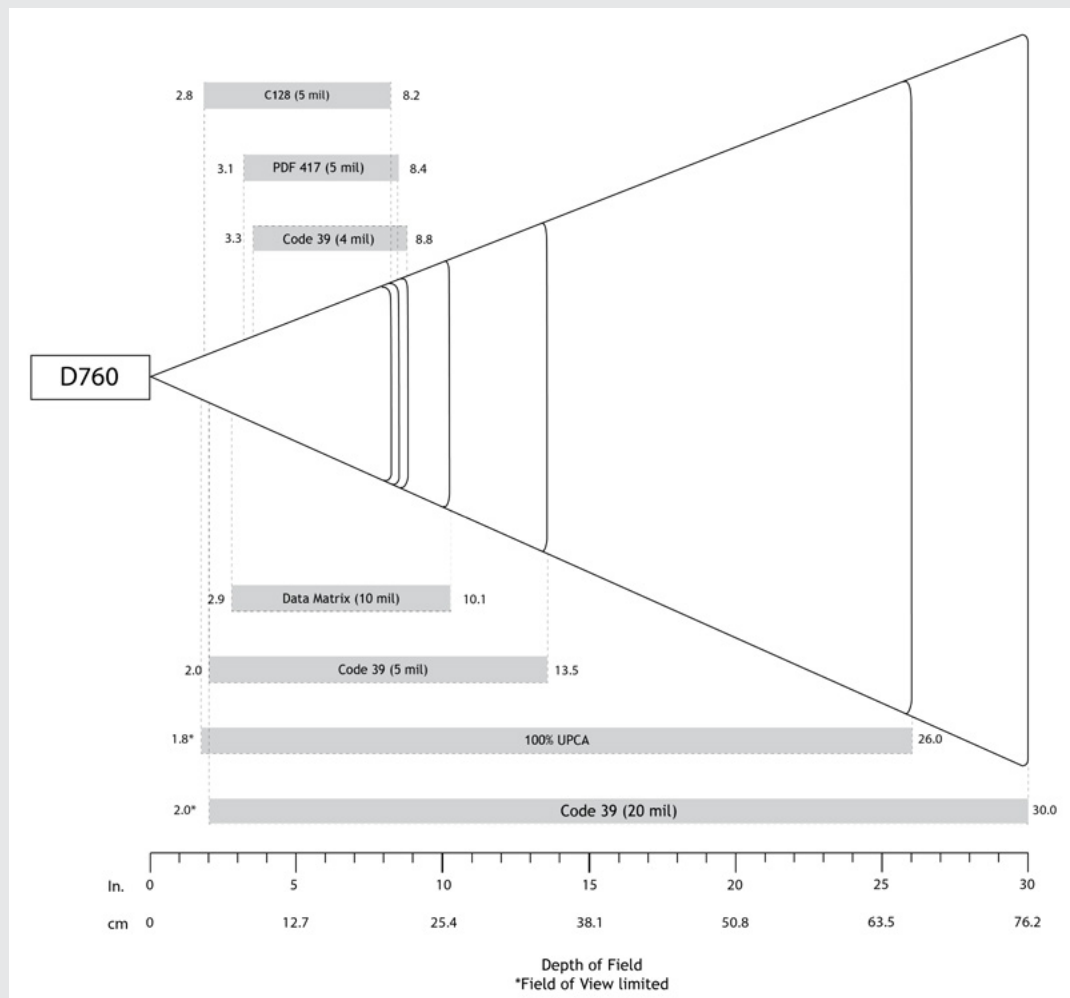

Scan Angle:

42° (Horizontal) -28° (Vertical)

Sensor Resolution:

640 horizontal x 400 vertical pixels

Print Contrast:

Down to 25%-20%

Reading Distance:

4.6 to 76.2 cm (1.8 to 30.0 in.) Depends on barcode size, symbology, label media

Decode Ranges:

	Near	Far
4 mil Code 39	3.3 in/8.4 cm	8.8 in/22.4 cm
5 mil Code 128	2.8 in/7.1 cm	8.2 in/20.8 cm
5 mil Code 39	2.0 in/5.08 cm	13.5 in/34.3 cm
10 mil Data Matrix	2.9 in/7.4 cm	10.1 in/25.7 cm
100% UPC A	1.8 in/4.6 cm*	26.0 in/66.0 cm
20 mil Code 39	2.0 in/5.08 cm*	30.0 in/76.2 cm