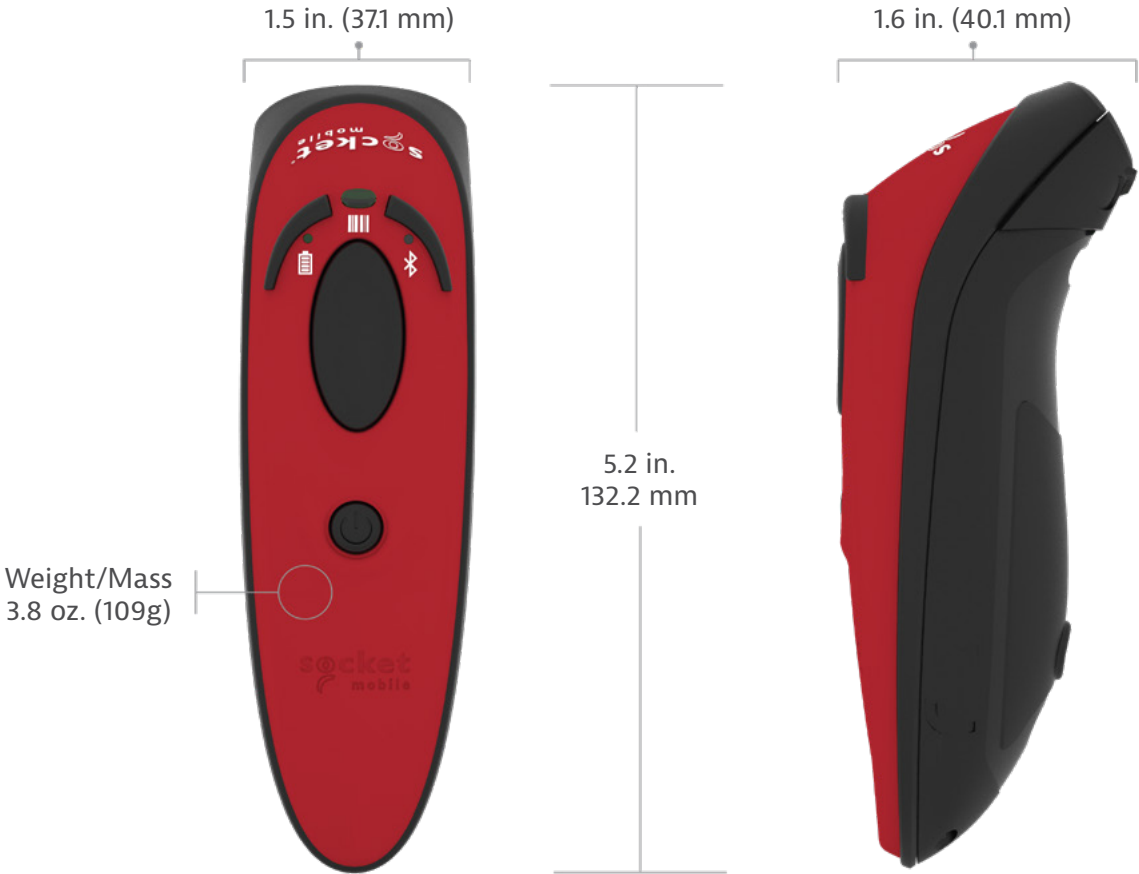

## Ultimate Barcode Scanner and Passport Reader

The DuraScan D760 is the latest and improved version of the ultimate Bluetooth® barcode scanner. Built for mobility and redesigned for improved durability, the D760 is IP54 compliant, ideal for travel and POS application customers where durability and indoor/outdoor flexibility is required. Travel merchants only need one device to scan purchased items and passports. In addition, Socket Mobile has added a field-replaceable battery based on customer feedback. The scanner is MFi certified and fully compatible with Android and Windows with different Capture SDK versions available.

The D760 reads OCR fonts, passports, travel IDs, DotCode and 2D/1D barcodes on paper and screen. It features great ergonomics, fits perfectly in your hand and is small enough to fit in your pocket. The D760 is fully backwards compatible with prior versions of Socket Mobile's SDK and can be used immediately with any application using native scanning support. To enjoy optimal reliability and performance from the D760, it is recommended that users check with their app provider to ensure they have upgraded to the latest version of Capture SDK.

# PHYSICAL CHARACTERISTICS

(1) DuraScan D760 , 1D Ultimate Barcode Scanner and Rechargeable Battery (pre-installed)

(1) Charging Cable

(1) Wrist Strap

(1) Get Started insert

Socket Mobile Companion  
Download for Free!