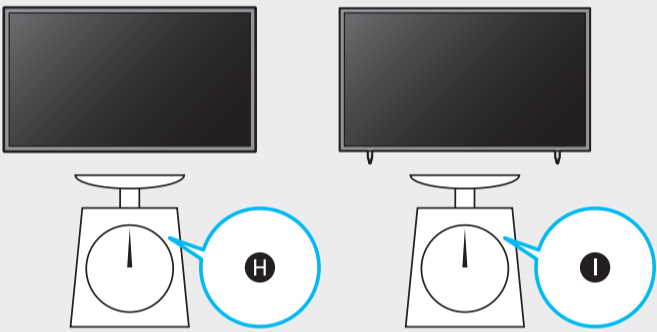

4

5

	A	B	C	D	E	F	G	H	I
UN75AU8***	66.0 inches (1676.7 mm)	37.8 inches (960.3 mm)	1.0 inches (26.6 mm)	39.5 inches (1003.4 mm)	40.5 inches (1028.4 mm)	13.1 inches (332.2 mm)	74.5 inches	70.8 lbs (32.1 kg)	73.4 lbs (33.3 kg)
UN85AU8***	74.8 inches (1900.9 mm)	42.8 inches (1086.1 mm)	1.1 inches (26.9 mm)	44.5 inches (1131.5 mm)	45.5 inches (1156.5 mm)	15.5 inches (394.7 mm)	84.5 inches	91.5 lbs (41.5 kg)	95.9 lbs (43.5 kg)

*: 0-9, A-Z

	VESA A x B (mm)	C (mm)	D x 4	E (mm)	F (inches)	G (inches)	H (inches)
UN75AU8***	400 x 400	11-13	M8	1.25	10.1	25.0	11.8
UN85AU8***	600 x 400				7.5	25.5	19.3

*: 0-9, A-Z

SAMSUNG

QUICK SETUP GUIDE