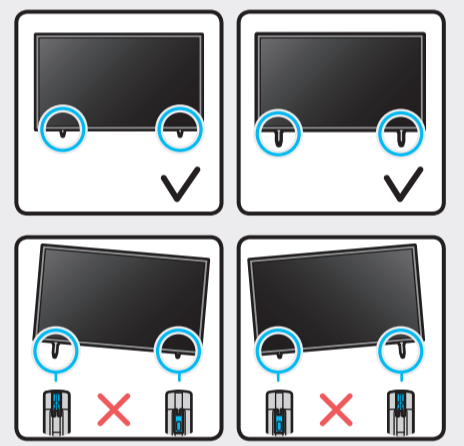

Scan this QR code with your smart phone to see helpful videos.

75"

85"

		USB +
		OPTICAL
		HDMI (eARC)
		HDMI
		LAN
		ANT

1

2

3