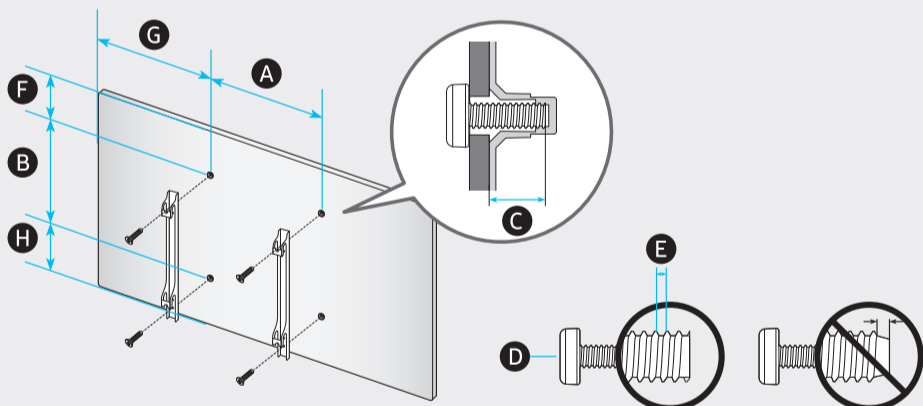

4

5

	A	B	C	D	E	F	G	H	I
UN75AU8***	66.0 inches (1676.7 mm)	37.8 inches (960.3 mm)	1.0 inches (26.6 mm)	39.5 inches (1003.4 mm)	40.5 inches (1028.4 mm)	13.1 inches (332.2 mm)	74.5 inches	70.8 lbs (32.1 kg)	73.4 lbs (33.3 kg)
UN85AU8***	74.8 inches (1900.9 mm)	42.8 inches (1086.1 mm)	1.1 inches (26.9 mm)	44.5 inches (1131.5 mm)	45.5 inches (1156.5 mm)	15.5 inches (394.7 mm)	84.5 inches	91.5 lbs (41.5 kg)	95.9 lbs (43.5 kg)

*: 0-9, A-Z

	VESA A x B (mm)	C (mm)	D x 4	E (mm)	F (inches)	G (inches)	H (inches)
UN75AU8***	400 x 400	11-13	M8	1.25	10.1	25.0	11.8
UN85AU8***	600 x 400				7.5	25.5	19.3

*: 0-9, A-Z

SAMSUNG

QUICK SETUP GUIDE