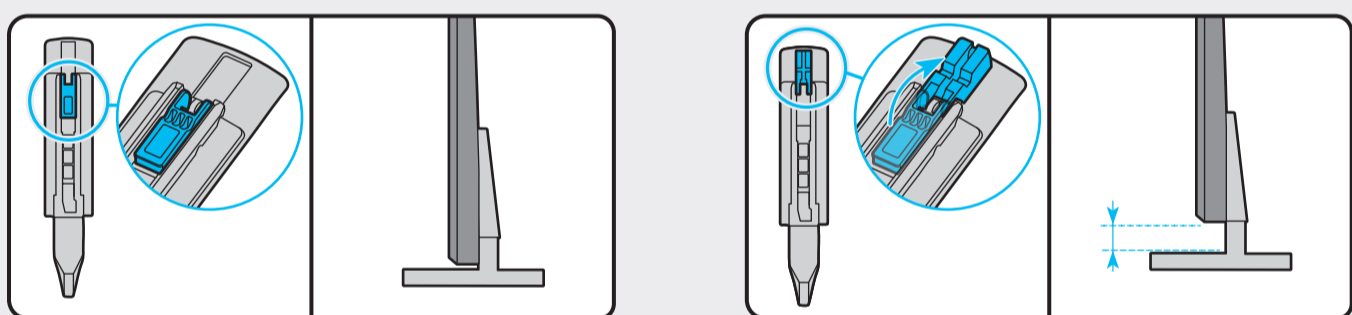

*: 0-9, A-Z

	VESA A x B (mm)	C (mm)	D x 4	E (mm)	F (inches)	G (inches)	H (inches)
UN75AU8***	400 x 400	11-13	M8	1.25	10.1	25.0	11.8
UN85AU8***	600 x 400				7.5	25.5	19.3

*: 0-9, A-Z

SAMSUNG

QUICK SETUP GUIDE

Scan this QR code with your smart phone to see helpful videos.

75"

85"

		USB +
		OPTICAL
		HDMI (eARC)
		HDMI
		LAN
		ANT

1

2

3