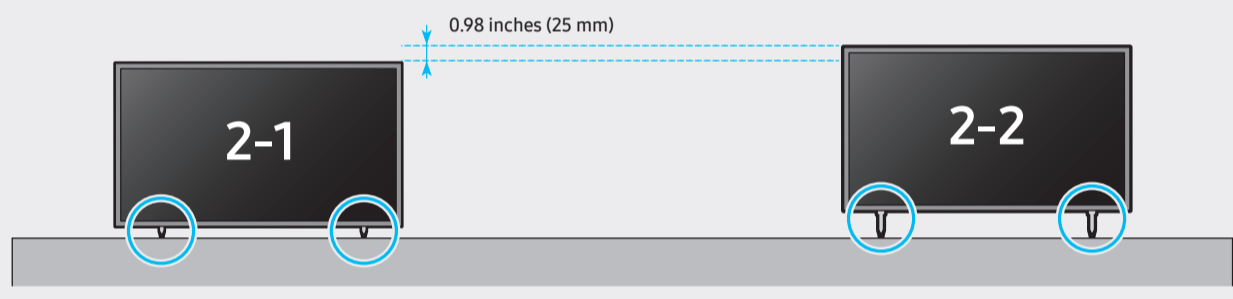

*: 0-9, A-Z

	VESA A x B (mm)	C (mm)	D x 4	E (mm)	F (inches)	G (inches)	H (inches)
UN75AU8***	400 x 400	11-13	M8	1.25	10.1	25.0	11.8
UN85AU8***	600 x 400				7.5	25.5	19.3

*: 0-9, A-Z

SAMSUNG

QUICK SETUP GUIDE

Scan this QR code with your smart phone to see helpful videos.

75"

85"

		USB +
		OPTICAL
		HDMI (eARC)
		HDMI
		LAN
		ANT

1

2

3