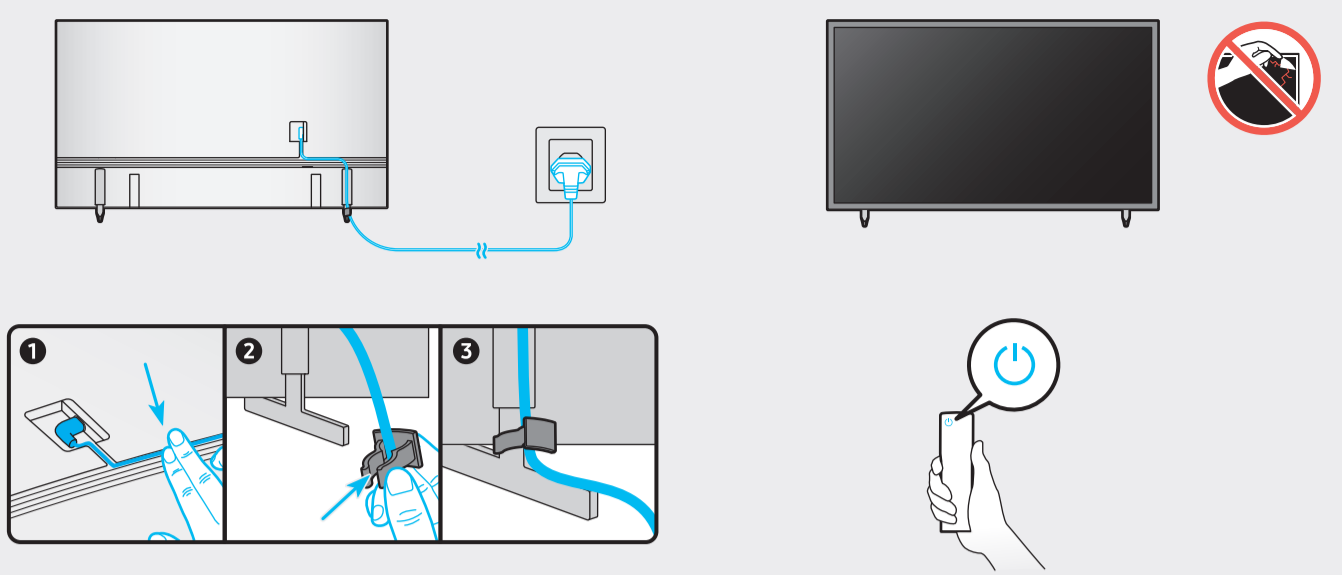

4

5

	A	B	C	D	E	F	G	H	I
UN75AU8***	66.0 inches (1676.7 mm)	37.8 inches (960.3 mm)	1.0 inches (26.6 mm)	39.5 inches (1003.4 mm)	40.5 inches (1028.4 mm)	13.1 inches (332.2 mm)	74.5 inches	70.8 lbs (32.1 kg)	73.4 lbs (33.3 kg)
UN85AU8***	74.8 inches (1900.9 mm)	42.8 inches (1086.1 mm)	1.1 inches (26.9 mm)	44.5 inches (1131.5 mm)	45.5 inches (1156.5 mm)	15.5 inches (394.7 mm)	84.5 inches	91.5 lbs (41.5 kg)	95.9 lbs (43.5 kg)

*: 0-9, A-Z

	VESA A x B (mm)	C (mm)	D x 4	E (mm)	F (inches)	G (inches)	H (inches)
UN75AU8***	400 x 400	11-13	M8	1.25	10.1	25.0	11.8
UN85AU8***	600 x 400				7.5	25.5	19.3

*: 0-9, A-Z

SAMSUNG

QUICK SETUP GUIDE

Scan this QR code with your smart phone to see helpful videos.

75"

85"