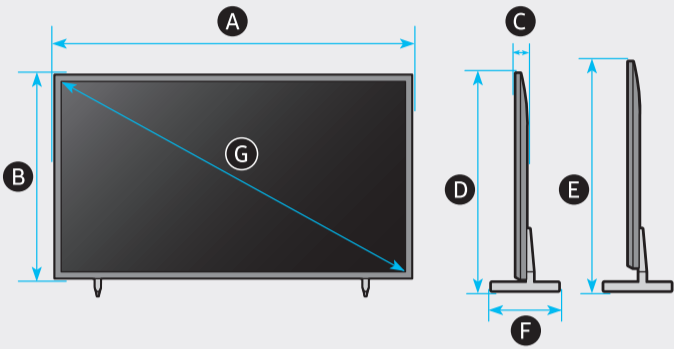

4

5

	A	B	C	D	E	F	G	H	I
UN75AU8***	66.0 inches (1676.7 mm)	37.8 inches (960.3 mm)	1.0 inches (26.6 mm)	39.5 inches (1003.4 mm)	40.5 inches (1028.4 mm)	13.1 inches (332.2 mm)	74.5 inches	70.8 lbs (32.1 kg)	73.4 lbs (33.3 kg)
UN85AU8***	74.8 inches (1900.9 mm)	42.8 inches (1086.1 mm)	1.1 inches (26.9 mm)	44.5 inches (1131.5 mm)	45.5 inches (1156.5 mm)	15.5 inches (394.7 mm)	84.5 inches	91.5 lbs (41.5 kg)	95.9 lbs (43.5 kg)

*: 0-9, A-Z

	VESA A x B (mm)	C (mm)	D x 4	E (mm)	F (inches)	G (inches)	H (inches)
UN75AU8***	400 x 400	11-13	M8	1.25	10.1	25.0	11.8
UN85AU8***	600 x 400				7.5	25.5	19.3

*: 0-9, A-Z

SAMSUNG

QUICK SETUP GUIDE

Scan this QR code with your smart phone to see helpful videos.

75"

85"

		USB +
		OPTICAL
		HDMI (eARC)
		HDMI
		LAN
		ANT

1

2

3