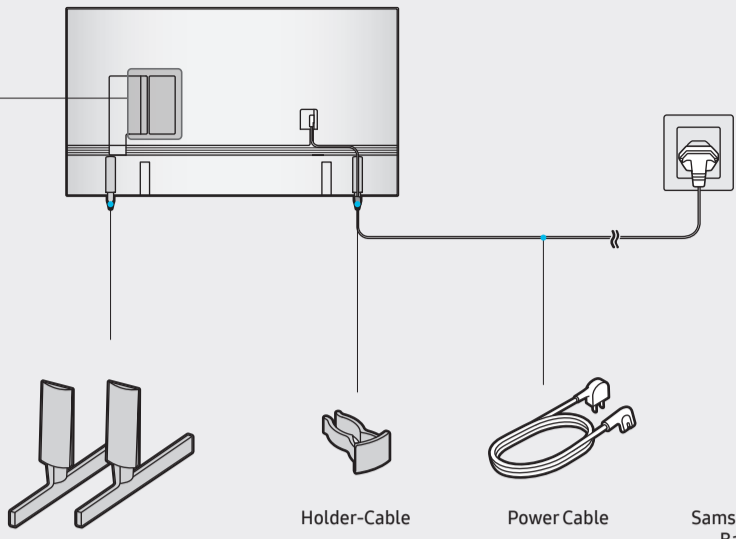

Scan this QR code with your smart phone to see helpful videos.

75"

85"

		USB +
		OPTICAL
		HDMI (eARC)
		HDMI
		LAN
		ANT

1

2

3