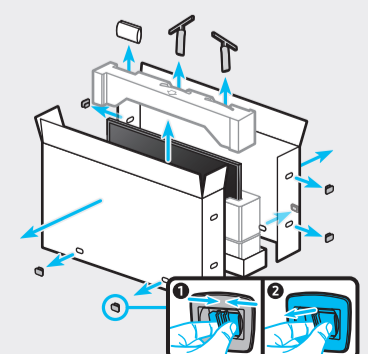

*: 0-9, A-Z

	VESA A x B (mm)	C (mm)	D x 4	E (mm)	F (inches)	G (inches)	H (inches)
UN75AU8***	400 x 400	11-13	M8	1.25	10.1	25.0	11.8
UN85AU8***	600 x 400				7.5	25.5	19.3

*: 0-9, A-Z

SAMSUNG

QUICK SETUP GUIDE

Scan this QR code with your smart phone to see helpful videos.

75"

85"

		USB +
		OPTICAL
		HDMI (eARC)
		HDMI
		LAN
		ANT

1

2

3