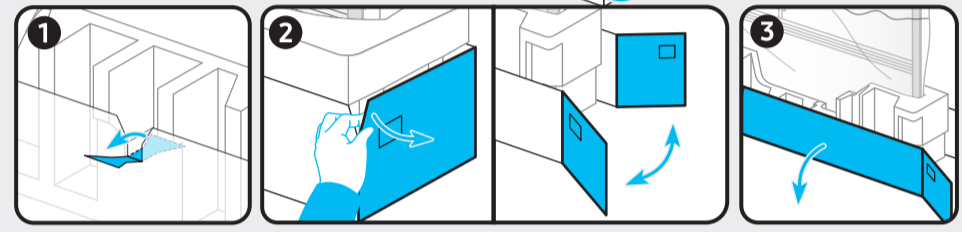

*: 0-9, A-Z

	VESA A x B (mm)	C (mm)	D x 4	E (mm)	F (inches)	G (inches)	H (inches)
UN75AU8***	400 x 400	11-13	M8	1.25	10.1	25.0	11.8
UN85AU8***	600 x 400				7.5	25.5	19.3

*: 0-9, A-Z

SAMSUNG

QUICK SETUP GUIDE

Scan this QR code with your smart phone to see helpful videos.

75"

85"

		USB +
		OPTICAL
		HDMI (eARC)
		HDMI
		LAN
		ANT

1

2

3