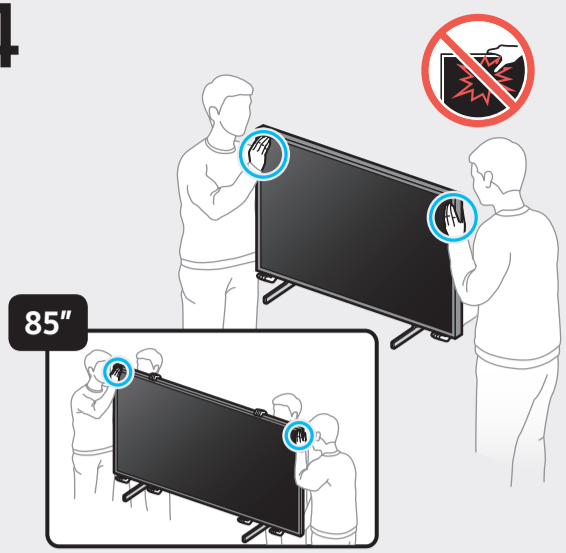

4

5

	A	B	C	D	E	F	G	H	I
UN75AU8***	66.0 inches (1676.7 mm)	37.8 inches (960.3 mm)	1.0 inches (26.6 mm)	39.5 inches (1003.4 mm)	40.5 inches (1028.4 mm)	13.1 inches (332.2 mm)	74.5 inches	70.8 lbs (32.1 kg)	73.4 lbs (33.3 kg)
UN85AU8***	74.8 inches (1900.9 mm)	42.8 inches (1086.1 mm)	1.1 inches (26.9 mm)	44.5 inches (1131.5 mm)	45.5 inches (1156.5 mm)	15.5 inches (394.7 mm)	84.5 inches	91.5 lbs (41.5 kg)	95.9 lbs (43.5 kg)

*: 0-9, A-Z

	VESA A x B (mm)	C (mm)	D x 4	E (mm)	F (inches)	G (inches)	H (inches)
UN75AU8***	400 x 400	11-13	M8	1.25	10.1	25.0	11.8
UN85AU8***	600 x 400				7.5	25.5	19.3

*: 0-9, A-Z

SAMSUNG

QUICK SETUP GUIDE

Scan this QR code with your smart phone to see helpful videos.

75"

85"

		USB +
		OPTICAL
		HDMI (eARC)
		HDMI
		LAN
		ANT

1

2

3