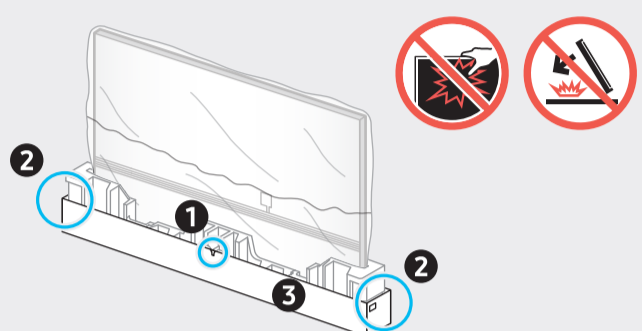

Scan this QR code with your smart phone to see helpful videos.

75"

85"

		USB +
		OPTICAL
		HDMI (eARC)
		HDMI
		LAN
		ANT

1

2

3