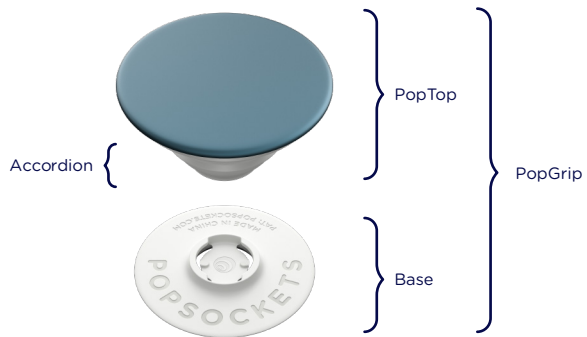

# SWAPPABLE POPGRIP/POPTOP

**Everyone's favorite grip/stand is now swappable, so you can mix it up, switch your style, and even get your wireless charge on.**

## FEATURES

- New PopGrip and PopTop designs allow for easy swappability. Click and twist off to change your PopTop for a whole new look, whenever you feel like shifting your style
- Now wireless charging compatible through easy removal of the PopTop
- Offers a secure grip so you can text with one hand, snap better photos, and watch cat videos hands-free
- Functions as a convenient stand so you can watch videos on the fly
- Repositionable and sticks to most devices and cases (but may not stick to silicone or waterproof cases)

**PRESS DOWN**

**TWIST**

**REMOVE**