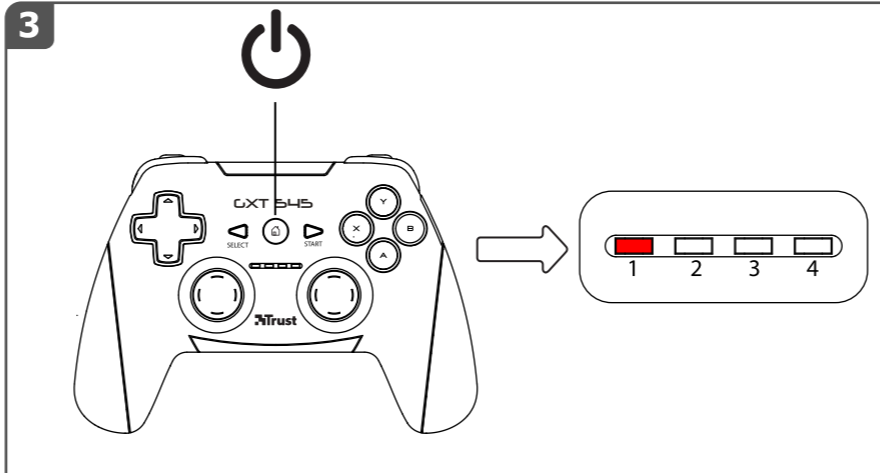

Trust

<http://www.trust.com/20491/faq>

Wireless Gamepad
GXT 545

1

USB

2

3

PC