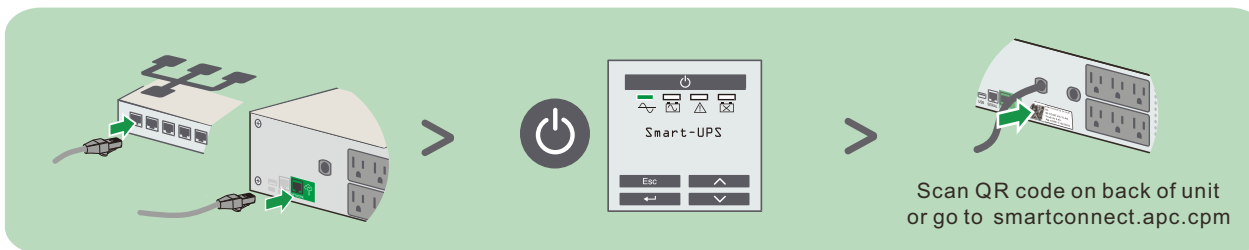

Installation Guide

Smart-UPS SMTL750RM2UC and SMTL1000RM2UC with Lithium-ion Batteries and APC[™] SmartConnect

Inventory

Operation Manual
Manuel d'utilisation
Manual de operaciones

www.apc.com/wp/?um=350

UPS Installation

APC[™] SmartConnect Installation

SmartConnect.apc.com

- Firmware update notifications
- Power event notifications
- Advanced support

By connecting this product to the Internet using APC SmartConnect port, you are agreeing to APC SmartConnect Terms of Use, as found at smartconnect.apc.com
Schneider Electric Data Privacy Policy can also be found at smartconnect.apc.com