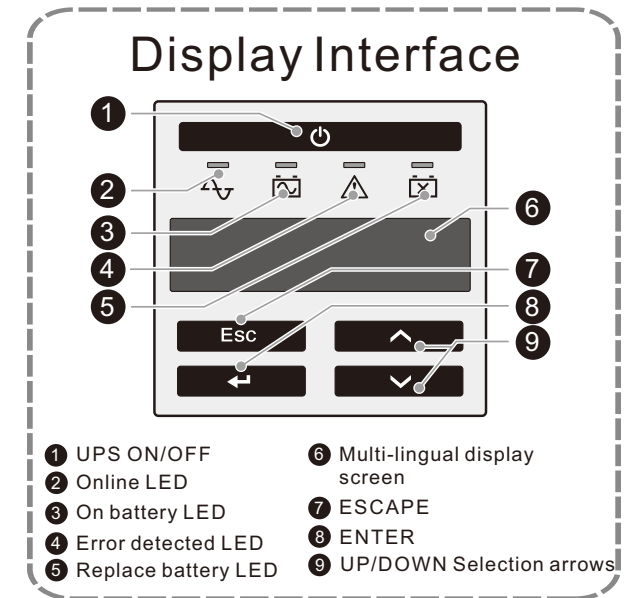

Installation Guide

Smart-UPS SMTL750RM2UC and SMTL1000RM2UC with Lithium-ion Batteries and APC[™] SmartConnect

Inventory

Operation Manual
Manuel d'utilisation
Manual de operaciones

www.apc.com/wp/?um=350

UPS Installation

APC[™] SmartConnect Installation

SmartConnect.apc.com

- Firmware update notifications
- Power event notifications
- Advanced support

By connecting this product to the Internet using APC SmartConnect port, you are agreeing to APC SmartConnect Terms of Use, as found at smartconnect.apc.com
Schneider Electric Data Privacy Policy can also be found at smartconnect.apc.com