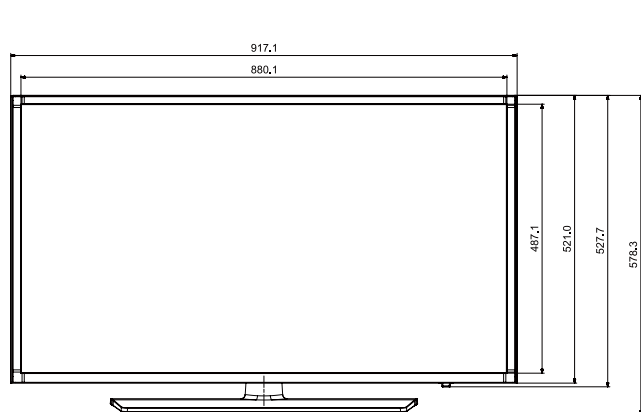

8

AUDIO OUT

© 2014-2018 LG

Connectors

1. HDMI IN 2(DVI)
2. USB (5V 0.5A)
3. HDMI IN1(ARC)
4. AV IN
5. GAME CONTROL DATA
6. ANT IN
7. EX-LINK
8. AUDIO OUT

Specifications

HG40NJ470MF, HG40NJ477MF

Connectors