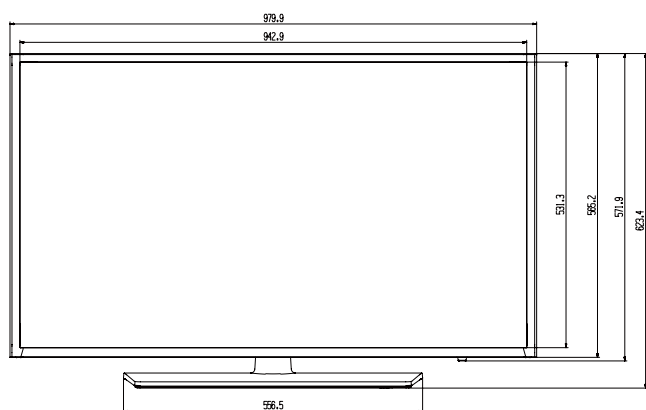

Specifications

HG43NJ470MF, HG43NJ477MF

Connectors

1. HDMI IN 2(DVI)
2. USB (5V 0.5A)
3. HDMI IN 1(ARC)
4. AV IN
5. DATA
6. ANT IN
7. EX-LINK
8. AUDIO OUT