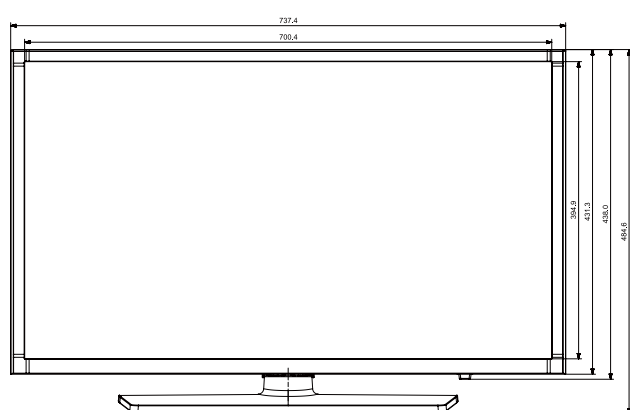

8

AUDIO OUT

© 2014-2018 LG

Connectors

1. HDMI IN 2(DVI)
2. USB (5V 0.5A)
3. HDMI IN1(ARC)
4. AV IN
5. DATA
6. ANT IN
7. EX-LINK
8. AUDIO OUT

HG32NJ478NF

HOSPITALITY TV

For product literature with details of the CE Marking, Operation and Safety for the following, see instructions. The manual may not apply to this product. Please refer to the device manual and the user manual for more information. Always use common sense when using the device.