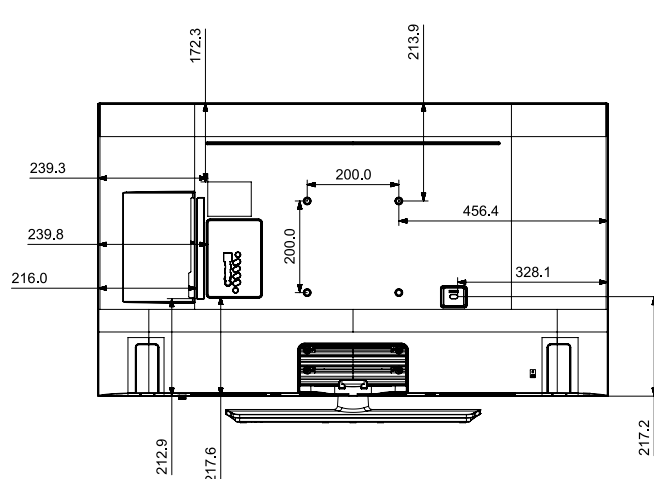

Specifications

HG49NJ470MF, HG49NJ477MF

Connectors

1. HDMI IN 2(DVI)
2. USB (5V 0.5A)
3. HDMI IN 1(ARC)
4. AV IN
5. DATA
6. ANT IN
7. EX-LINK
8. AUDIO OUT