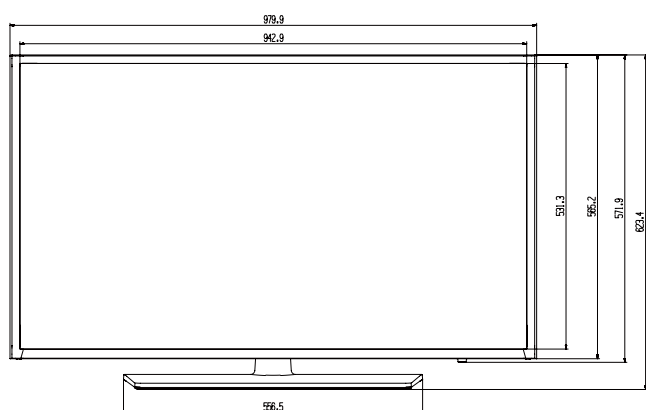

Specifications

HG43NJ470MF, HG43NJ477MF

Connectors

1. HDMI IN 2(DVI)
2. USB (5V 0.5A)
3. HDMI IN 1(ARC)
4. AV IN
5. DATA
6. ANT IN
7. EX-LINK
8. AUDIO OUT

HG43NJ478MF

Connectors

1. HDMI IN 2(DVI)
2. USB (5V 0.5A)
3. HDMI IN 1(ARC)
4. AV IN
5. GAME CONTROL DATA
6. ANT IN
7. EX-LINK
8. AUDIO OUT