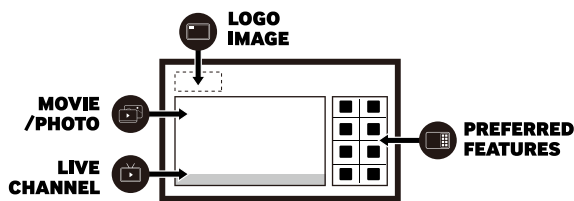

Samsung Hospitality Displays

HJ470 Series (North America)

Highlights

- Customizable content and home menu creation to suit guests' needs
- Streamline operations through coaxial infrastructure compatibility
- Gauge and address maintenance needs in anticipation of guest needs
- Manage up to four simultaneous welcome video channels to deliver promotional content to guests.