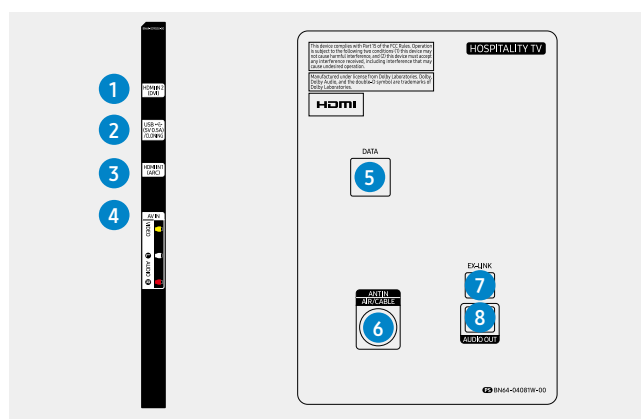

8

AUDIO OUT

© 2014-2018 LG

Connectors

1. HDMI IN 2(DVI)
2. USB (5V 0.5A)
3. HDMI IN1(ARC)
4. AV IN
5. GAME CONTROL DATA
6. ANT IN
7. EX-LINK
8. AUDIO OUT

Specifications

HG40NJ470MF, HG40NJ477MF

Connectors

1. HDMI IN 2(DVI)
2. USB (5V 0.5A)
3. HDMI IN 1(ARC)
4. AV IN
5. DATA
6. ANT IN
7. EX-LINK
8. AUDIO OUT

HG40NJ478MF

Connectors

1. HDMI IN 2(DVI)
2. USB (5V 0.5A)
3. HDMI IN 1(ARC)
4. AV IN
5. GAME CONTROL DATA
6. ANT IN
7. EX-LINK
8. AUDIO OUT