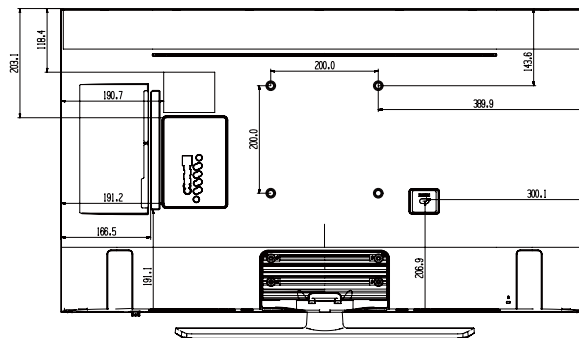

Specifications

HG43NJ470MF, HG43NJ477MF

Connectors

1. HDMI IN 2(DVI)
2. USB (5V 0.5A)
3. HDMI IN 1(ARC)
4. AV IN
5. DATA
6. ANT IN
7. EX-LINK
8. AUDIO OUT