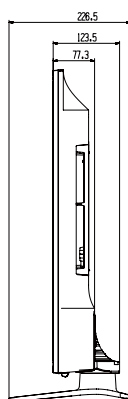

Specifications

HG43NJ470MF, HG43NJ477MF

Connectors

1. HDMI IN 2(DVI)
2. USB (5V 0.5A)
3. HDMI IN 1(ARC)
4. AV IN
5. DATA
6. ANT IN
7. EX-LINK
8. AUDIO OUT