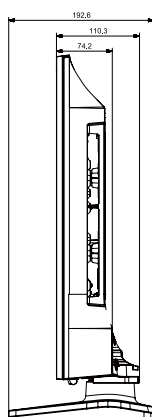

Specifications

HG32NJ470NF, HG32NJ477NF

HOSPITALITY TV

For product literature with details of the CE Marking, Operation and Safety for the following, see instructions. The manual may not apply to this product. Please refer to the device manual and the user manual for more information. Always use common sense when using the device.

Manufactured under license from Dolby Laboratories, Dolby Digital and the Dolby logo are registered trademarks and service marks of Dolby Laboratories.

HDMI

DATA

5

EX-LINK

7

ANT IN

6

8

AUDIO OUT

© 2014-2018 LG

Connectors

1. HDMI IN 2(DVI)
2. USB (5V 0.5A)
3. HDMI IN1(ARC)
4. AV IN
5. DATA
6. ANT IN
7. EX-LINK
8. AUDIO OUT