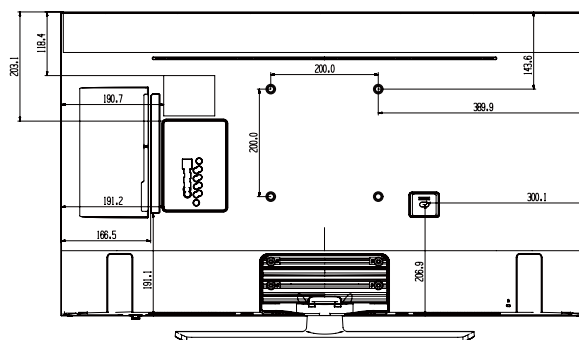

Specifications

HG43NJ470MF, HG43NJ477MF

Connectors

1. HDMI IN 2(DVI)
2. USB (5V 0.5A)
3. HDMI IN 1(ARC)
4. AV IN
5. DATA
6. ANT IN
7. EX-LINK
8. AUDIO OUT

HG43NJ478MF

Connectors

1. HDMI IN 2(DVI)
2. USB (5V 0.5A)
3. HDMI IN 1(ARC)
4. AV IN
5. GAME CONTROL DATA
6. ANT IN
7. EX-LINK
8. AUDIO OUT