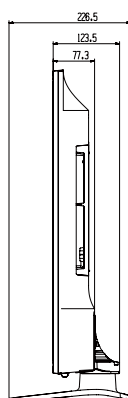

Specifications

HG43NJ470MF, HG43NJ477MF

Connectors

1. HDMI IN 2(DVI)
2. USB (5V 0.5A)
3. HDMI IN 1(ARC)
4. AV IN
5. DATA
6. ANT IN
7. EX-LINK
8. AUDIO OUT

HG43NJ478MF

Connectors

1. HDMI IN 2(DVI)
2. USB (5V 0.5A)
3. HDMI IN 1(ARC)
4. AV IN
5. GAME CONTROL DATA
6. ANT IN
7. EX-LINK
8. AUDIO OUT

Specifications

HG49NJ470MF, HG49NJ477MF

Connectors

1. HDMI IN 2(DVI)
2. USB (5V 0.5A)
3. HDMI IN 1(ARC)
4. AV IN
5. DATA
6. ANT IN
7. EX-LINK
8. AUDIO OUT

HG49NJ478MF

Connectors

1. HDMI IN 2(DVI)
2. USB (5V 0.5A)
3. HDMI IN 1(ARC)
4. AV IN
5. GAME CONTROL DATA
6. ANT IN
7. EX-LINK
8. AUDIO OUT