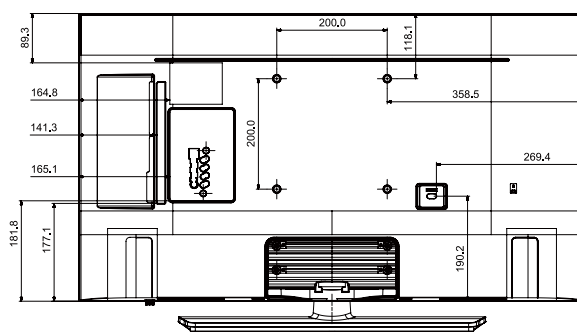

8

AUDIO OUT

© 2014-2018 LG

Connectors

1. HDMI IN 2(DVI)
2. USB (5V 0.5A)
3. HDMI IN1(ARC)
4. AV IN
5. GAME CONTROL DATA
6. ANT IN
7. EX-LINK
8. AUDIO OUT

Specifications

HG40NJ470MF, HG40NJ477MF

Connectors