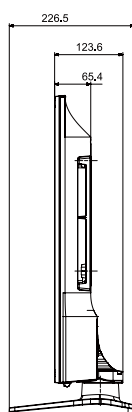

8

AUDIO OUT

© 2014-2018 LG

Connectors

1. HDMI IN 2(DVI)
2. USB (5V 0.5A)
3. HDMI IN1(ARC)
4. AV IN
5. GAME CONTROL DATA
6. ANT IN
7. EX-LINK
8. AUDIO OUT

Specifications

HG40NJ470MF, HG40NJ477MF

Connectors

1. HDMI IN 2(DVI)
2. USB (5V 0.5A)
3. HDMI IN 1(ARC)
4. AV IN
5. DATA
6. ANT IN
7. EX-LINK
8. AUDIO OUT

HG40NJ478MF

Connectors

1. HDMI IN 2(DVI)
2. USB (5V 0.5A)
3. HDMI IN 1(ARC)
4. AV IN
5. GAME CONTROL DATA
6. ANT IN
7. EX-LINK
8. AUDIO OUT