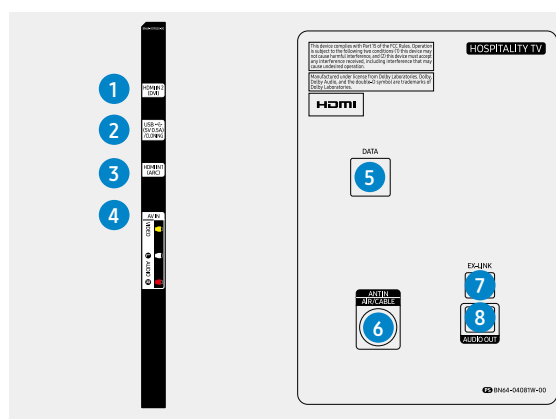

Specifications

HG49NJ470MF, HG49NJ477MF

Connectors

1. HDMI IN 2(DVI)
2. USB (5V 0.5A)
3. HDMI IN 1(ARC)
4. AV IN
5. DATA
6. ANT IN
7. EX-LINK
8. AUDIO OUT