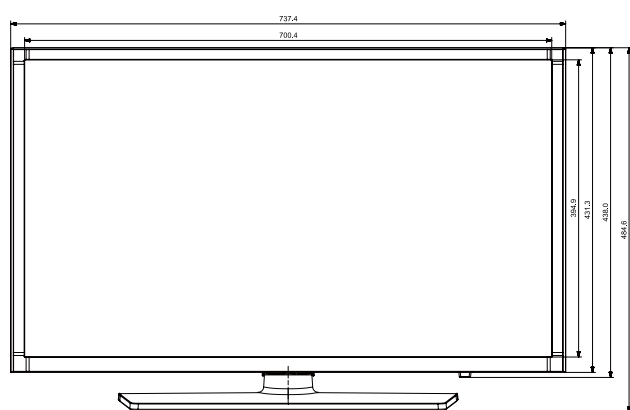

Specifications

HG32NJ470NF, HG32NJ477NF

HOSPITALITY TV

For product literature with details of the CE Marking, Operation and Safety for the following, see instructions. The manual may not apply to this product. Please refer to the device manual and the user manual for more information. Always use common sense when using the device.

Manufactured under license from Dolby Laboratories, Dolby Digital and the Dolby logo are registered trademarks and service marks of Dolby Laboratories.

HDMI

DATA

5

EX-LINK

7

ANT IN

6

8

AUDIO OUT

© 2014-2018 LG

Connectors

1. HDMI IN 2(DVI)
2. USB (5V 0.5A)
3. HDMI IN1(ARC)
4. AV IN
5. DATA
6. ANT IN
7. EX-LINK
8. AUDIO OUT