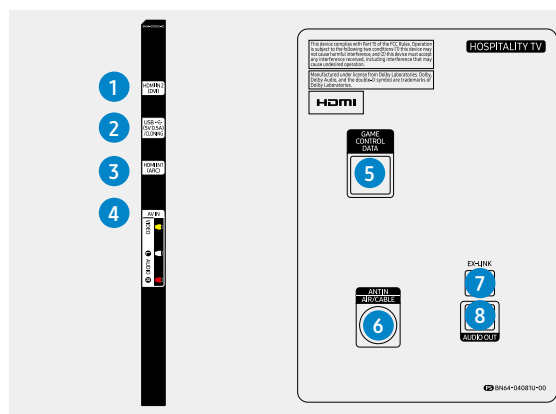

1. HDMI IN 2(DVI)
2. USB (5V 0.5A)
3. HDMI IN 1(ARC)
4. AV IN
5. DATA
6. ANT IN
7. EX-LINK
8. AUDIO OUT

HG40NJ478MF

Connectors

1. HDMI IN 2(DVI)
2. USB (5V 0.5A)
3. HDMI IN 1(ARC)
4. AV IN
5. GAME CONTROL DATA
6. ANT IN
7. EX-LINK
8. AUDIO OUT

Specifications

HG43NJ470MF, HG43NJ477MF

Connectors

1. HDMI IN 2(DVI)
2. USB (5V 0.5A)
3. HDMI IN 1(ARC)
4. AV IN
5. DATA
6. ANT IN
7. EX-LINK
8. AUDIO OUT

HG43NJ478MF

Connectors

1. HDMI IN 2(DVI)
2. USB (5V 0.5A)
3. HDMI IN 1(ARC)
4. AV IN
5. GAME CONTROL DATA
6. ANT IN
7. EX-LINK
8. AUDIO OUT