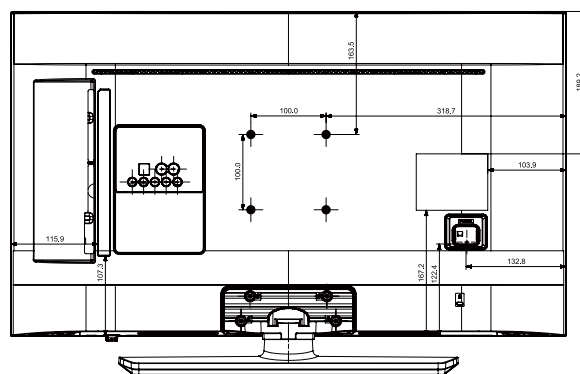

Specifications

HG32NJ470NF, HG32NJ477NF

HOSPITALITY TV

For product literature with details of the CE Marking, Operation and Safety for the following, see instructions. The manual may not apply to this product. Please refer to the device manual and the user manual for more information. Always use common sense when using the device.

Manufactured under license from Dolby Laboratories, Dolby Digital and the Dolby logo are registered trademarks and service marks of Dolby Laboratories.

HDMI

DATA

5

EX-LINK

7

ANT IN

6

8

AUDIO OUT

© 2014-2018 LG

Connectors

1. HDMI IN 2(DVI)
2. USB (5V 0.5A)
3. HDMI IN1(ARC)
4. AV IN
5. DATA
6. ANT IN
7. EX-LINK
8. AUDIO OUT