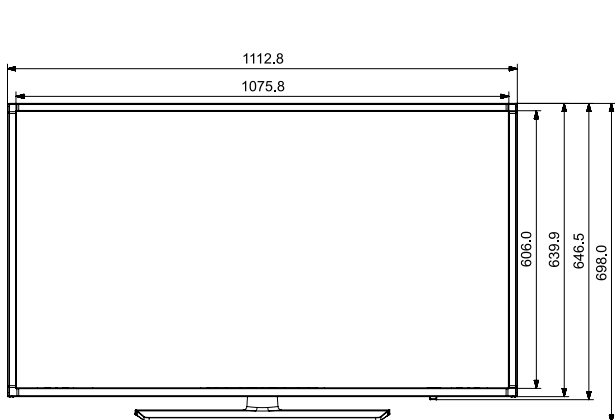

Specifications

HG49NJ470MF, HG49NJ477MF

Connectors

1. HDMI IN 2(DVI)
2. USB (5V 0.5A)
3. HDMI IN 1(ARC)
4. AV IN
5. DATA
6. ANT IN
7. EX-LINK
8. AUDIO OUT