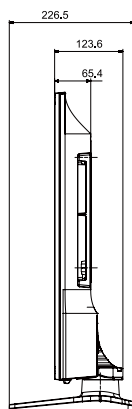

8

AUDIO OUT

© 2014-2018 LG

Connectors

1. HDMI IN 2(DVI)
2. USB (5V 0.5A)
3. HDMI IN1(ARC)
4. AV IN
5. GAME CONTROL DATA
6. ANT IN
7. EX-LINK
8. AUDIO OUT

Specifications

HG40NJ470MF, HG40NJ477MF

Connectors

1. HDMI IN 2(DVI)
2. USB (5V 0.5A)
3. HDMI IN 1(ARC)
4. AV IN
5. DATA
6. ANT IN
7. EX-LINK
8. AUDIO OUT

HG40NJ478MF

Connectors

1. HDMI IN 2(DVI)
2. USB (5V 0.5A)
3. HDMI IN 1(ARC)
4. AV IN
5. GAME CONTROL DATA
6. ANT IN
7. EX-LINK
8. AUDIO OUT