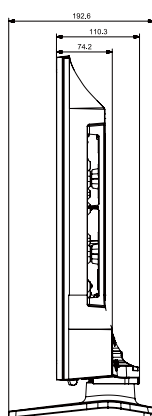

8

AUDIO OUT

© 2014-2018 LG

Connectors

1. HDMI IN 2(DVI)
2. USB (5V 0.5A)
3. HDMI IN1(ARC)
4. AV IN
5. DATA
6. ANT IN
7. EX-LINK
8. AUDIO OUT

HG32NJ478NF

HOSPITALITY TV

For product literature with details of the CE Marking, Operation and Safety for the following, see instructions. The manual may not apply to this product. Please refer to the device manual and the user manual for more information. Always use common sense when using the device.