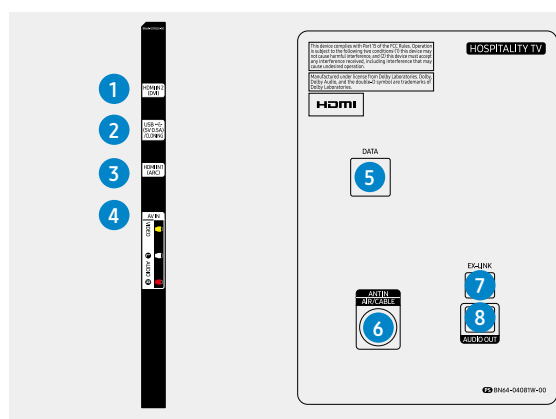

Specifications

HG43NJ470MF, HG43NJ477MF

Connectors

1. HDMI IN 2(DVI)
2. USB (5V 0.5A)
3. HDMI IN 1(ARC)
4. AV IN
5. DATA
6. ANT IN
7. EX-LINK
8. AUDIO OUT