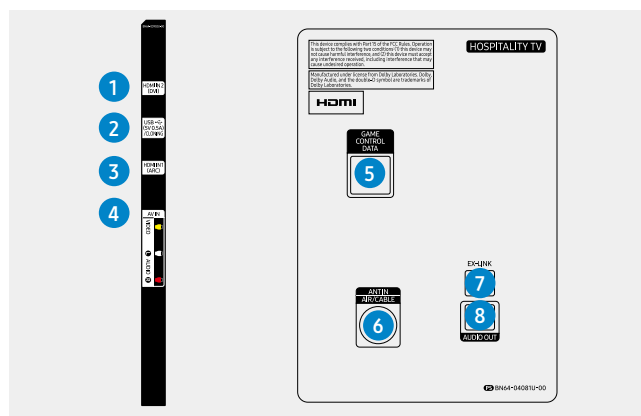

8

AUDIO OUT

© 2014-2018 LG

Connectors

1. HDMI IN 2(DVI)
2. USB (5V 0.5A)
3. HDMI IN1(ARC)
4. AV IN
5. GAME CONTROL DATA
6. ANT IN
7. EX-LINK
8. AUDIO OUT

Specifications

HG40NJ470MF, HG40NJ477MF

Connectors

1. HDMI IN 2(DVI)
2. USB (5V 0.5A)
3. HDMI IN 1(ARC)
4. AV IN
5. DATA
6. ANT IN
7. EX-LINK
8. AUDIO OUT

HG40NJ478MF

Connectors

1. HDMI IN 2(DVI)
2. USB (5V 0.5A)
3. HDMI IN 1(ARC)
4. AV IN
5. GAME CONTROL DATA
6. ANT IN
7. EX-LINK
8. AUDIO OUT