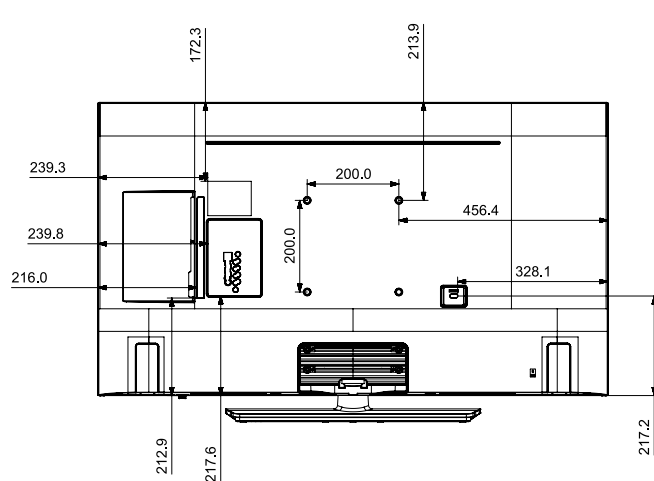

Specifications

HG49NJ470MF, HG49NJ477MF

Connectors

1. HDMI IN 2(DVI)
2. USB (5V 0.5A)
3. HDMI IN 1(ARC)
4. AV IN
5. DATA
6. ANT IN
7. EX-LINK
8. AUDIO OUT

HG49NJ478MF

Connectors

1. HDMI IN 2(DVI)
2. USB (5V 0.5A)
3. HDMI IN 1(ARC)
4. AV IN
5. GAME CONTROL DATA
6. ANT IN
7. EX-LINK
8. AUDIO OUT