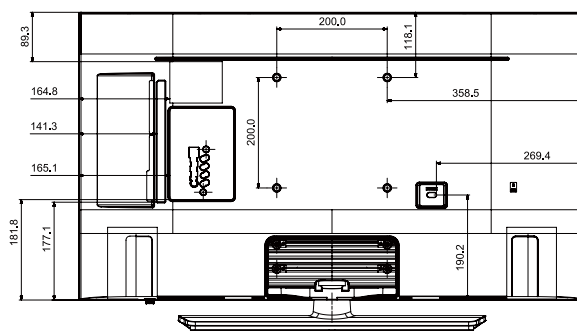

HG40NJ478MF

Connectors

1. HDMI IN 2(DVI)
2. USB (5V 0.5A)
3. HDMI IN 1(ARC)
4. AV IN
5. GAME CONTROL DATA
6. ANT IN
7. EX-LINK
8. AUDIO OUT