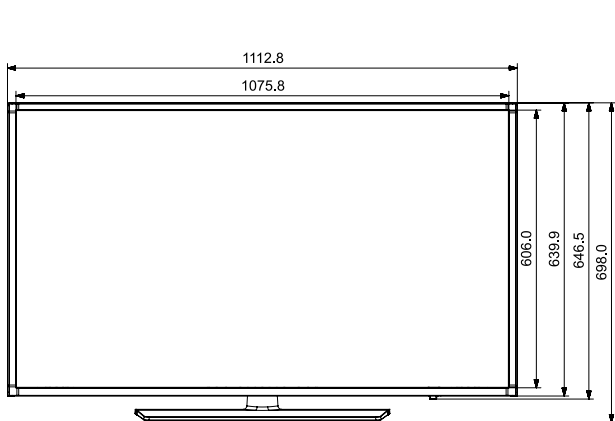

Specifications

HG49NJ470MF, HG49NJ477MF

Connectors

1. HDMI IN 2(DVI)
2. USB (5V 0.5A)
3. HDMI IN 1(ARC)
4. AV IN
5. DATA
6. ANT IN
7. EX-LINK
8. AUDIO OUT

HG49NJ478MF

Connectors

1. HDMI IN 2(DVI)
2. USB (5V 0.5A)
3. HDMI IN 1(ARC)
4. AV IN
5. GAME CONTROL DATA
6. ANT IN
7. EX-LINK
8. AUDIO OUT