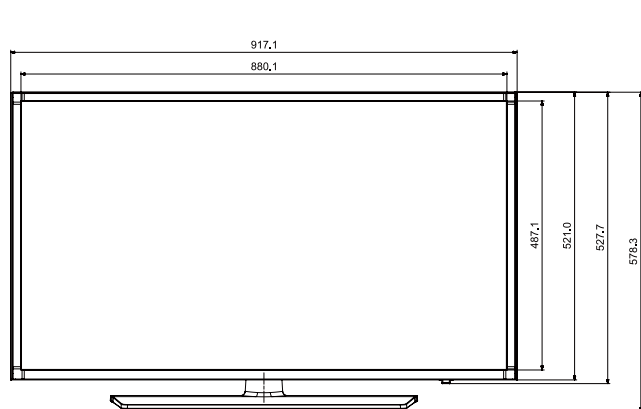

HG40NJ478MF

Connectors

1. HDMI IN 2(DVI)
2. USB (5V 0.5A)
3. HDMI IN 1(ARC)
4. AV IN
5. GAME CONTROL DATA
6. ANT IN
7. EX-LINK
8. AUDIO OUT