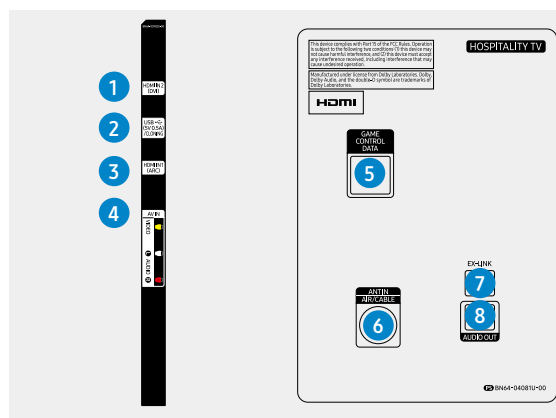

Specifications

HG49NJ470MF, HG49NJ477MF

Connectors

1. HDMI IN 2(DVI)
2. USB (5V 0.5A)
3. HDMI IN 1(ARC)
4. AV IN
5. DATA
6. ANT IN
7. EX-LINK
8. AUDIO OUT

HG49NJ478MF

Connectors

1. HDMI IN 2(DVI)
2. USB (5V 0.5A)
3. HDMI IN 1(ARC)
4. AV IN
5. GAME CONTROL DATA
6. ANT IN
7. EX-LINK
8. AUDIO OUT