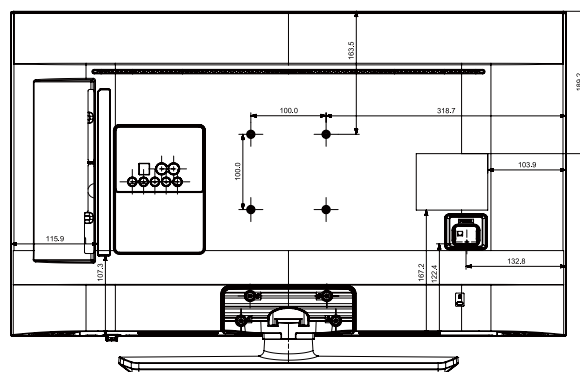

8

AUDIO OUT

© 2014-2018 LG

Connectors

1. HDMI IN 2(DVI)
2. USB (5V 0.5A)
3. HDMI IN1(ARC)
4. AV IN
5. DATA
6. ANT IN
7. EX-LINK
8. AUDIO OUT

HG32NJ478NF

HOSPITALITY TV

For product literature with details of the CE Marking, Operation and Safety for the following, see instructions. The manual may not apply to this product. Please refer to the device manual and the user manual for more information. Always use common sense when using the device.