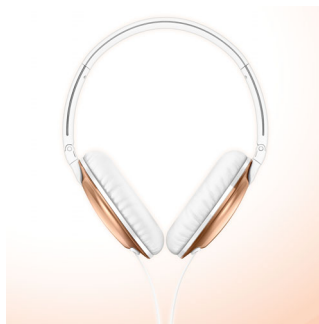

Lightweight comfort

Ultralight and super slim for complete comfort on the move.