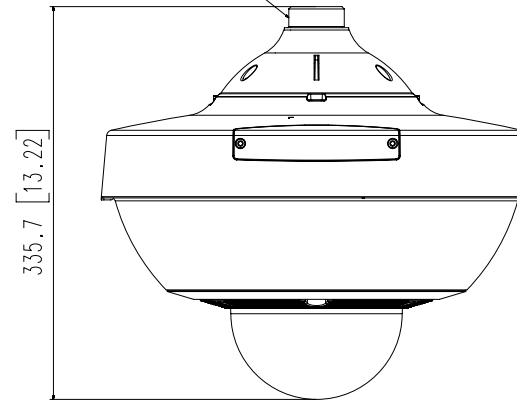

PF 1-1/2 inch TAP