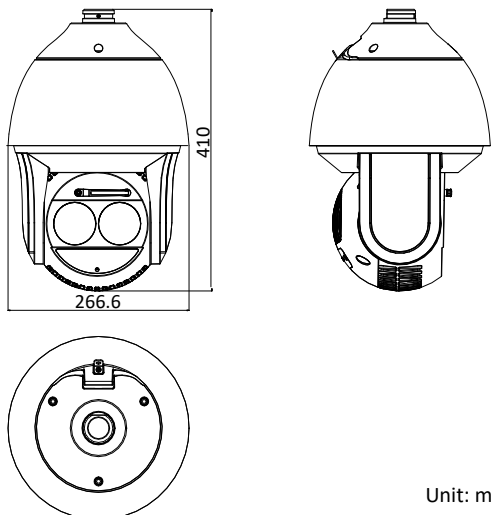

Dimensions	Φ 266.6 mm × 410 mm (Φ 10.50" × 16.14")
Weight	Approx. 8 kg (17.64 lb)

**Order Model**

DS-2DF8236I5X-AELW (B), with wiper, 24 VAC &amp; Hi-PoE

**Dimensions**

Unit: mm