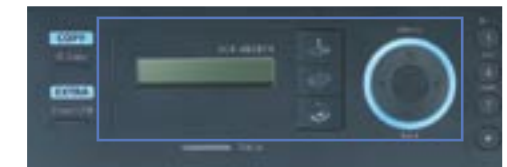

• Intuitive Simple & Easy GUI

Get everyone at work onboard quickly with simple and easy to use GUI screens. Reduce training and troubleshooting time with simple intuitive menus and buttons. The IT department can keep the user manuals because no one will need to read them to be able to print, copy, scan and fax simply and quickly.