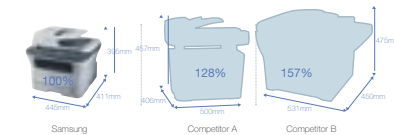

Intuitive and Ease of Use

- Intuitive and Simple Operation

• Innovative Compact Design

Multifunction Printers are convenient but take up a lot of space. The SCX-4824FN/28FN features a compact design that will fit into any workspace. At 445 x 411 x 395 mm, its neat size and sleek design give you the performance you need without the bulk.