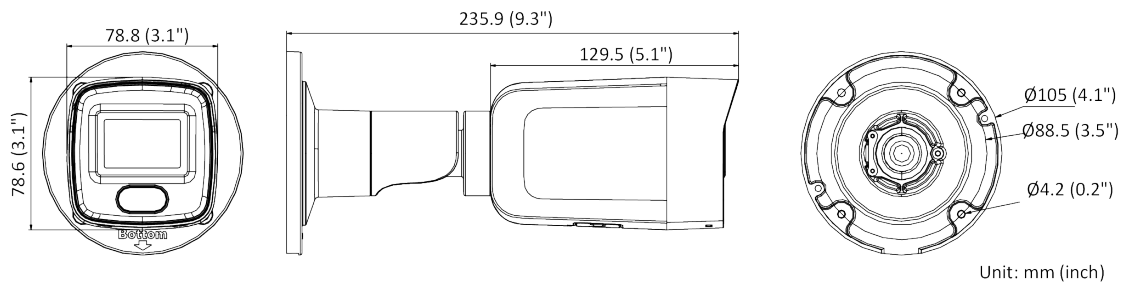

Dimensions

Optional Accessories

CM Corner Mount	CBS Junction Box	PM Vertical Pole Mount