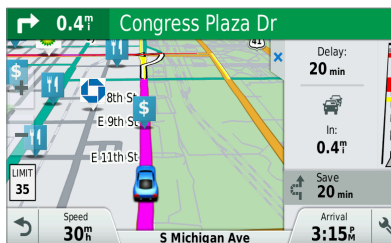

Railroad & Animal crossings

Provides alerts when approaching railroad crossings or animal crossings.

Wrong way

Provides alerts when driving the wrong way on a one-way street.

Sharp curves

Alerts for sharp curves ahead.

Alerts when you are fast-approaching stopped or slow traffic on select models.

Traffic avoidance

Avoid traffic and learn time-saving detours on select models. No subscriptions and no fees.

School alerts

Warnings for nearby schools and school zones.