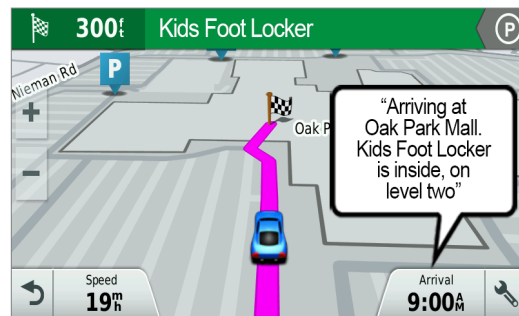

GARMIN®

GARMIN DRIVE™
PRODUCT LINE

THE FUTURE IS ON YOUR GARMIN. JUST LOOK AHEAD AND DRIVE.

Think GPS devices are a thing of the past? Think again. The Garmin Drive family represents industry-leading driver alerts, live services that bring you the freshest content and helpful features you'll find uses for every day. Whether you're heading to the grocery store, going on a road trip or hunting for an open parking spot, the future is on your Garmin. Just look ahead and drive.

I AWARENESS I

Garmin Drive™ 51/61

Entry-level GPS Navigators with Driver Alerts

For a smoother ride, the Garmin Drive GPS navigator features helpful driver alerts, live traffic information¹ and free lifetime map updates². Spend less time circling the block with help from real-time parking information³, and easily navigate with spoken directions that guide like a friend. Plus, travel points of interest from TripAdvisor® help you find popular stops and attractions along the way.

Live Services⁴

Once paired through the Smartphone Link app, access free live traffic, weather and parking information. Available on select models.

Direct Access

Simplifies navigating to select complex destinations such as malls and airports.

Garmin Real Directions™

Spoken Garmin Real Directions guide you like a friend, using recognizable landmarks, buildings and traffic lights.

KEY FEATURES

- DRIVER ALERTS
- LIVE TRAFFIC
- LIVE PARKING
- GARMIN REAL DIRECTIONS