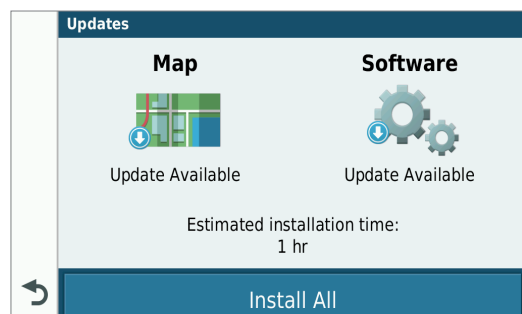

Garmin DriveSmart™ 51/61

Advanced Navigation with Smart Features

Stay connected with Garmin DriveSmart. This GPS navigator features built-in Wi-Fi® for easy software and map updates. Includes voice-activated navigation, Bluetooth® hands-free calling⁴ and onscreen smart notifications⁵ so your hands remain on the wheel. Enjoy free lifetime map updates² plus TripAdvisor® data, helpful driver alerts, and live traffic¹ and parking information³.

Easy Updates with Wi-Fi

When connected to your home Wi-Fi network, you'll receive a notification when it's time to update maps and software.