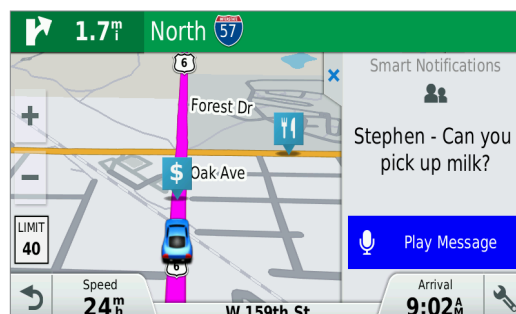

Live Services⁴

Once paired through the Smartphone Link app, access free live traffic, weather and parking information. Available on select models.

Direct Access

Simplifies navigating to select complex destinations such as malls and airports.

Garmin Real Directions™

Spoken Garmin Real Directions guide you like a friend, using recognizable landmarks, buildings and traffic lights.

KEY FEATURES

- DRIVER ALERTS
- LIVE TRAFFIC
- LIVE PARKING
- GARMIN REAL DIRECTIONS

I SMART CONNECTIONS I

Garmin DriveSmart™ 51/61

Advanced Navigation with Smart Features

Stay connected with Garmin DriveSmart. This GPS navigator features built-in Wi-Fi® for easy software and map updates. Includes voice-activated navigation, Bluetooth® hands-free calling⁴ and onscreen smart notifications⁵ so your hands remain on the wheel. Enjoy free lifetime map updates² plus TripAdvisor® data, helpful driver alerts, and live traffic¹ and parking information³.

Easy Updates with Wi-Fi

When connected to your home Wi-Fi network, you'll receive a notification when it's time to update maps and software.

Smart Notifications

Customizable smartphone notifications let you display calls, texts and other app alerts on your navigation screen.