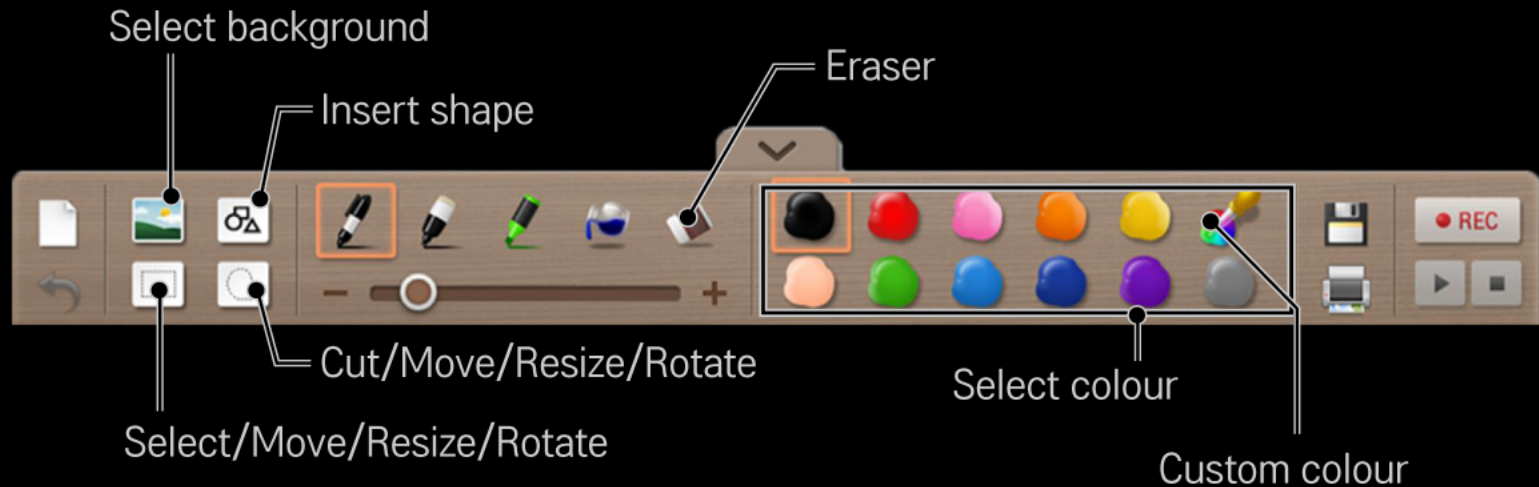

## ☐ To Use the Drawing Toolbar

If you select the drawing mode in My Gallery, Office Viewer or Internet the drawing toolbar will display at the bottom of the screen.

Press the REC button to record the painting process.

## □ To Use the Drawing Toolbar (Continued)

- ✎ If multiple images overlap each other, the eraser may function more slowly than usual.
- ✎ Cut/Move/Resize/Rotate can only be used for a single drawing object.
- ✎ If you use two touch pens, the drawing toolbar shows the setting of the touch pen that you used last.