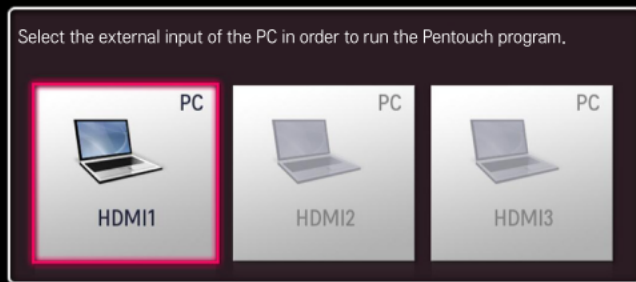

## ❑ To Use the Pentouch Function with an MHL

Select the Touch Home button on the screen displayed through the Mobile HD Link (MHL) using a touch pen to use the Pentouch function.

# ❑ To Use the Pentouch Function with SmartShare™

You can view photo and video content in SmartShare™ while using the Pentouch function.

✎ Image shown may differ from your TV.

Touch Home

## ❑ To Use the Pentouch Function with a PC

- 1 Connect the Pentouch dongle to the USB port of the PC that the Pentouch program is installed on.
- 2 Select **SMART**  ⇒ Touch Home using the remote control.
- 3 Select the input mode used to connect your PC.