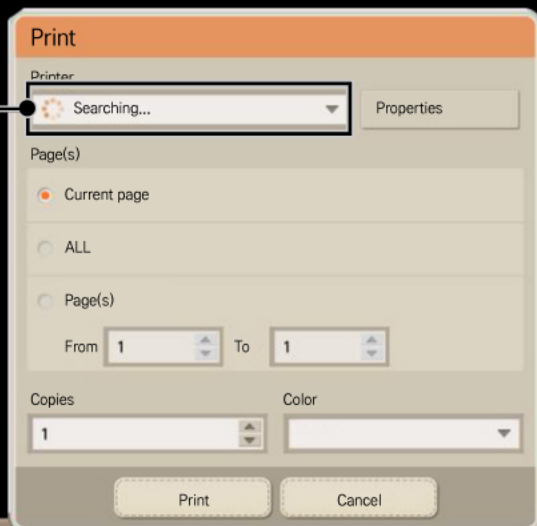

☐ To Use the Print Function

- ✎ Press the Print button and set the properties to print out using the connected printer.

Search and
Select Printer