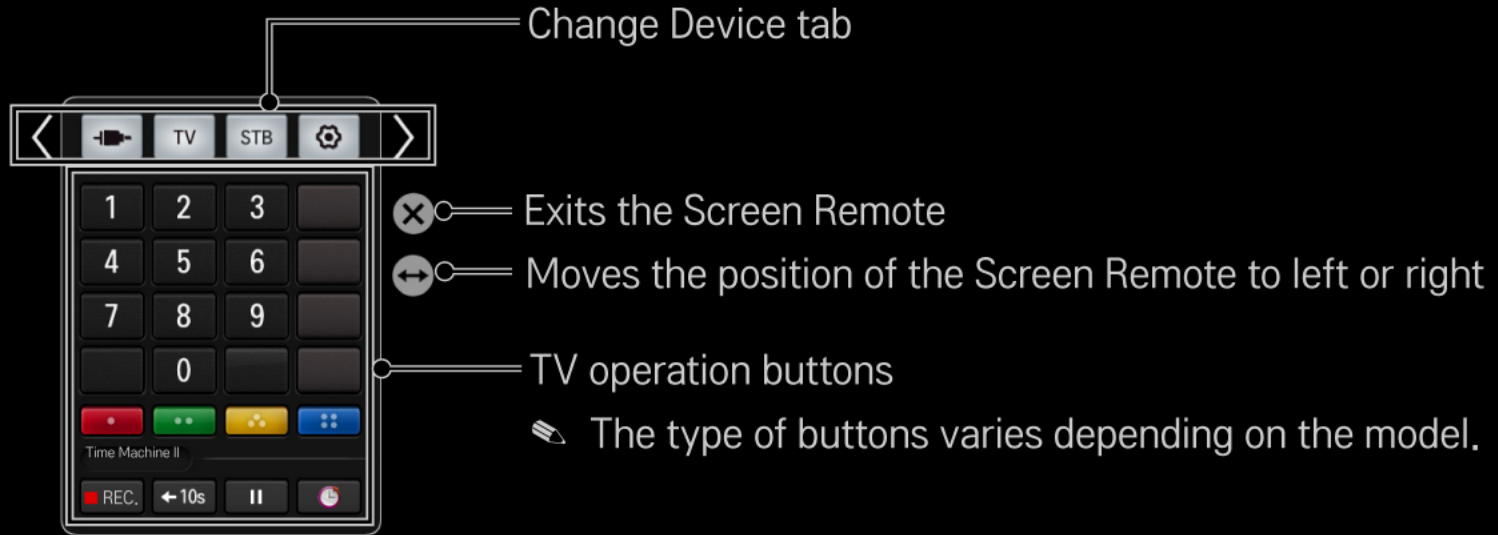

## ❑ To use Screen Remote

Press the **123** button on the Magic Remote Control.

Select a button on the Screen Remote displayed on the screen using the Magic Remote Control.

## ❑ To control a device connected to the TV using the Screen Remote

You can control a device connected via SimpLink or MHL using the Screen Remote.

- 1 Check if the device is connected to the TV.
  - 2 After pressing the **123** button on the Magic Remote Control, select the device you want to control in the Change Device tab. The Screen Remote that can control the device appears.
- ✎ This may not work with the **123** button for some models.
  - ✎ For more information about SimpLink or MHL connection, please refer to the connection section of "Owner's Manual" provided with the TV.