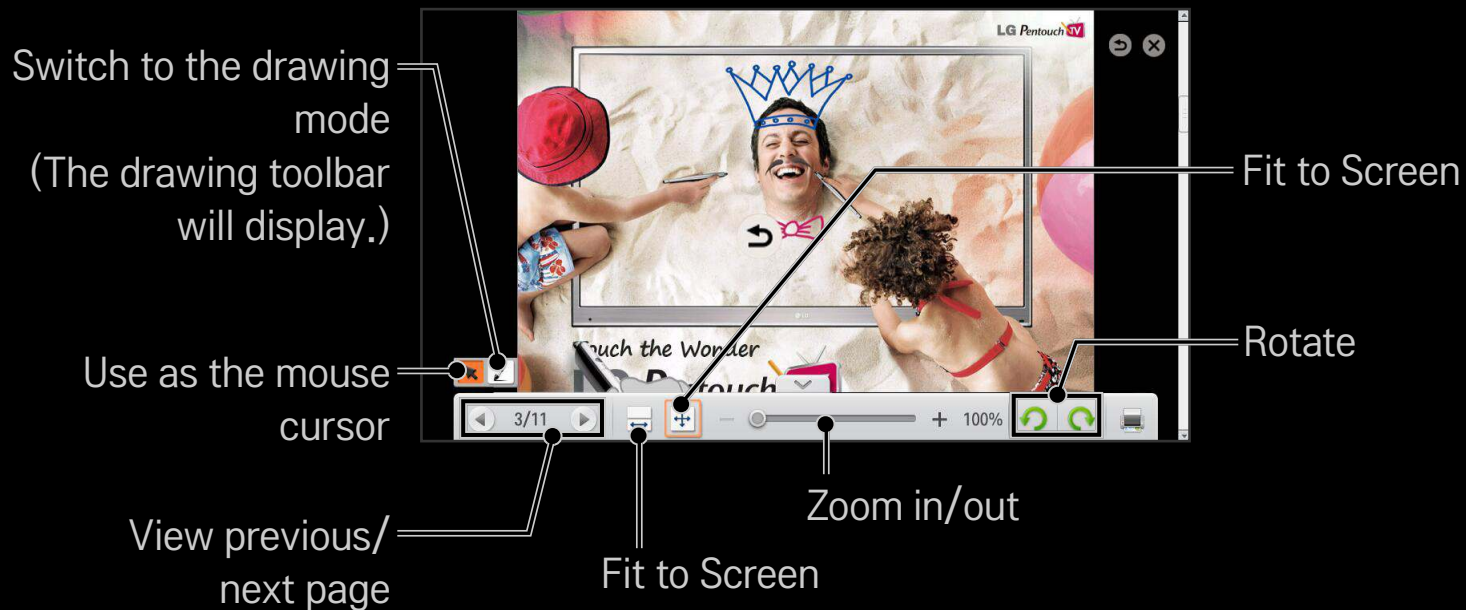

□ To Use the Office Viewer Function (Continued)

SMART ⇒ Touch Home → Office Viewer → Select the file you want

If you draw a picture in Office Viewer, it will be saved in *.jpg format.