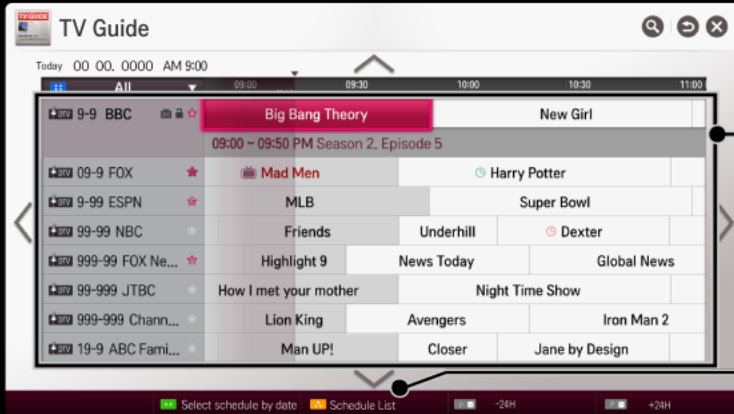

## ☐ To view programme information

Displays information on current programme and / or current time, etc.

- 1 Move the pointer of the Magic remote control to the top of the TV screen.
- 2 Click the activated channel banner area.
- 3 The programme details will be displayed at the bottom of the TV screen.

## ❑ To set favourite programmes

SMART  ⇒ Settings → SETUP → Programme Edit

- 1 Move to the desired programme and press **Wheel (OK)** button. Programme is selected.
- 2 Press **Set as Favourite**.
- 3 Select the desired **Favourite Pr. Group**.
- 4 Select **OK**. Favourite is set.

# SMART => TV Guide

[In Digital Mode Only]

Obtains information about programmes and airing times. Obtains programme information and schedules viewing / recording.

[Image shown may differ from your TV.]

Press **Wheel (OK)** button after moving to a programme of your choice to view or view / record.

# ❑ Automatically Setting Up Programme

**SMART**  ⇒ **Settings** → **SETUP** → **Auto Tuning**

Automatically tunes the programmes.

- 1 Select Country where the TV is used. Programme settings change depending on the country you choose.
  - 2 Initiate **Auto Tuning**.
  - 3 Select Input Source of your choice.
  - 4 Set Auto Tuning following screen instructions.
-  If Input Source is not connected properly, programme registration may not work.
  -  **Auto Tuning** only finds programmes that are currently broadcasting.
  -  If **Lock System** is turned on, a pop-up window will appear asking for password.