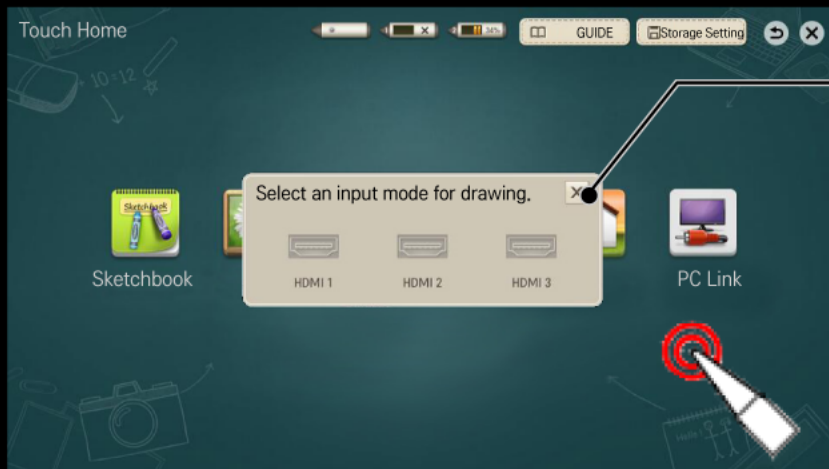

❑ To Use the PC Link Function

1. 1 Connect an external input device to the TV using the HDMI cable.
  2. 2 **SMART** ⇒ Touch Home → PC Link and select the input mode used to connect the device.
2. After selecting the input mode, you can draw a picture using the drawing toolbar.
   - / : You can play or pause a video file from the external device connected to PC Link.

Select the input mode the external input device used to connect to the device.