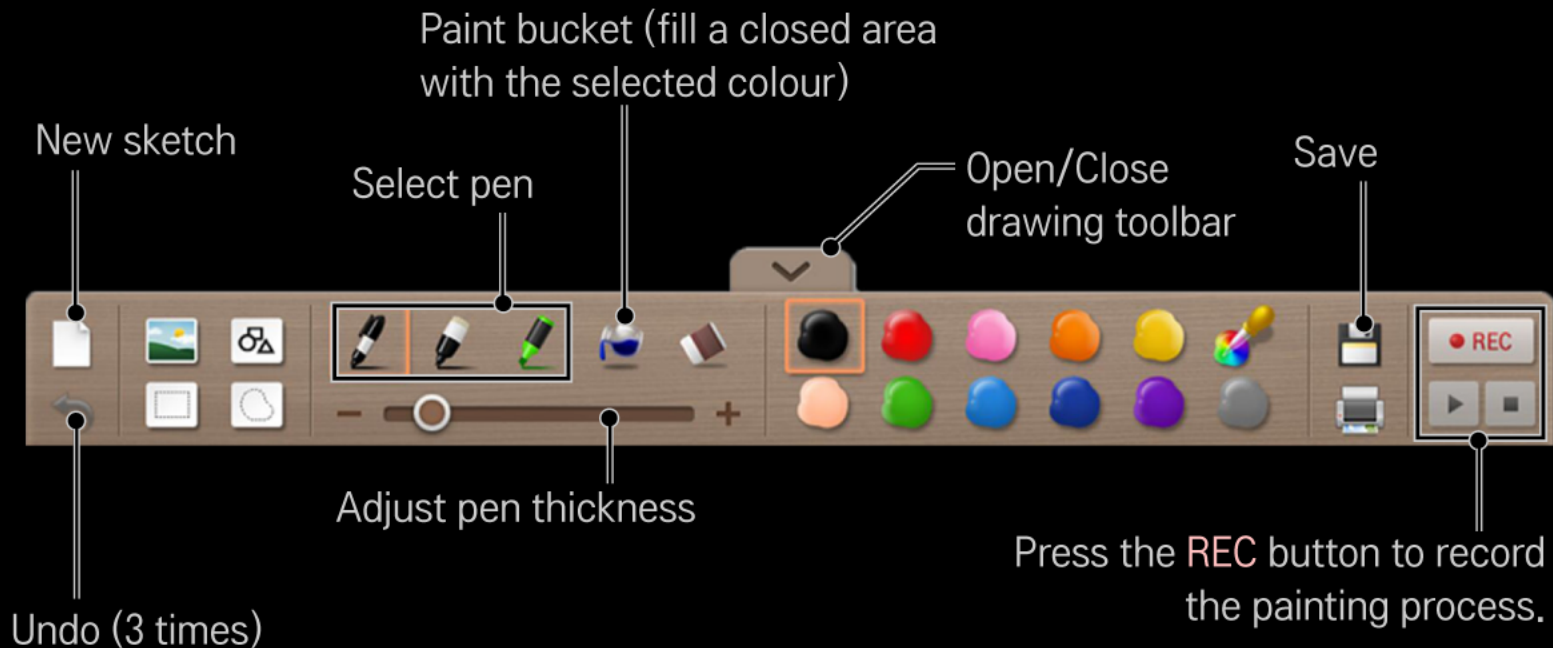

☐ To Use the Drawing Toolbar

If you select the drawing mode in My Gallery, Office Viewer or Internet the drawing toolbar will display at the bottom of the screen.

Press the REC button to record the painting process.