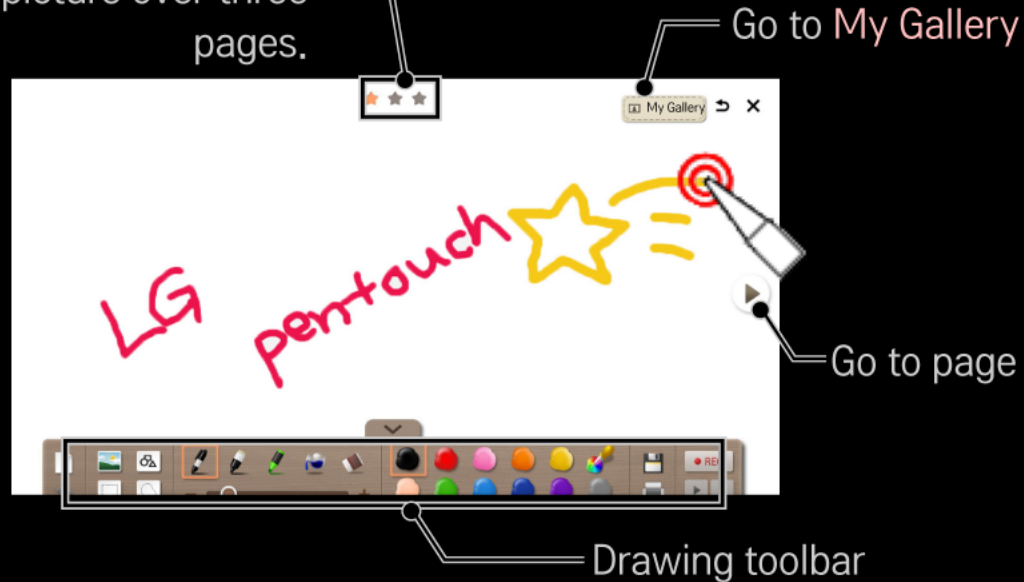

☐ To Use the Sketchbook Function

SMART 🏠 ⇒ Touch Home → Sketchbook

Location of the current Sketchbook
You can draw a picture over three
pages.