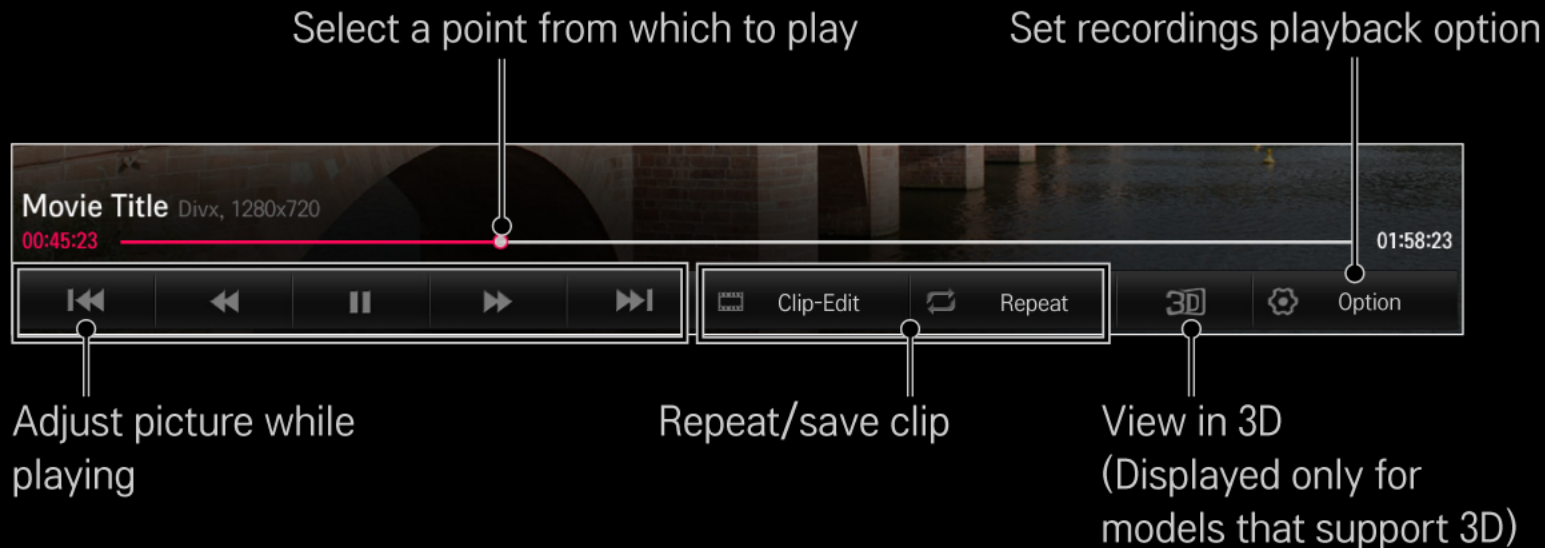

☐ To control playback of recordings

Press the **Wheel (OK)** button on the remote control while playing.

✎ The picture may differ from the screen on the TV.