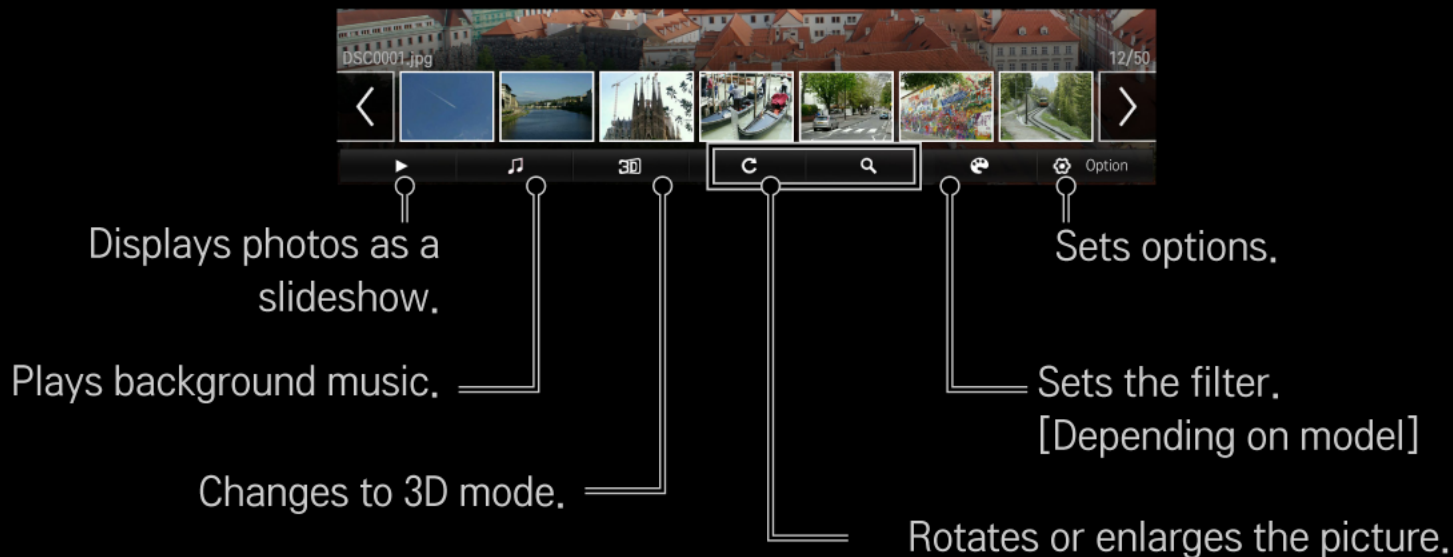

# ☐ To use SmartShare™

SMART 🏠 ⇒ SmartShare™

Provides photo / music / video files on your TV by connecting to a USB device or home network (DLNA).

🖋 Image shown may differ from your TV.

— Displays photo / music / video files on all devices connected to the TV.

## ☐ To control video playback

Controls playback and sets options while viewing videos.

✎ Image shown may differ from your TV.

## ❑ To control photo view

Controls playback and sets options while viewing pictures in full screen.

- ✎ For 3D pictures, the **Slide Show Effect** does not work even when the **Slideshow** function is enabled.
- ✎ Image shown may differ from your TV.