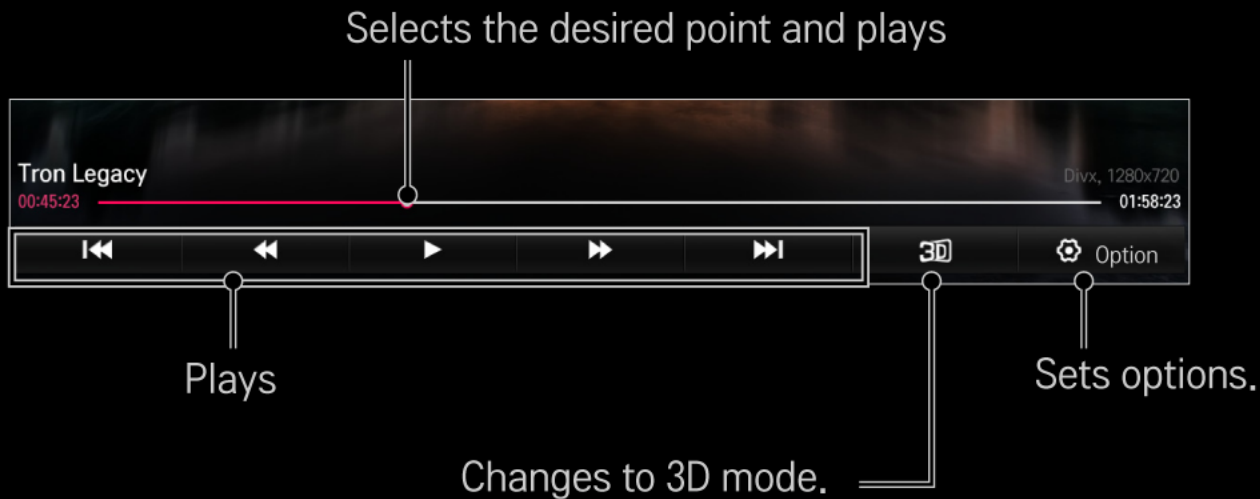

☐ To control video playback

Controls playback and sets options while viewing videos.

✎ Image shown may differ from your TV.