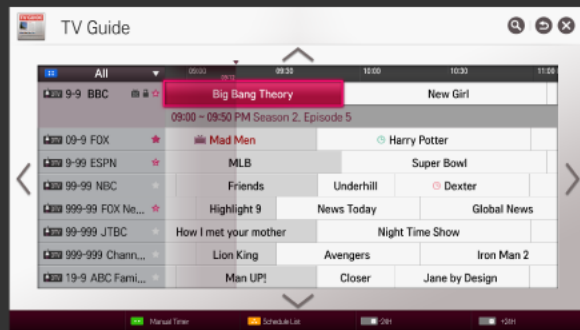

TV Guide

You can select a programme you want to schedule for watching or recording.