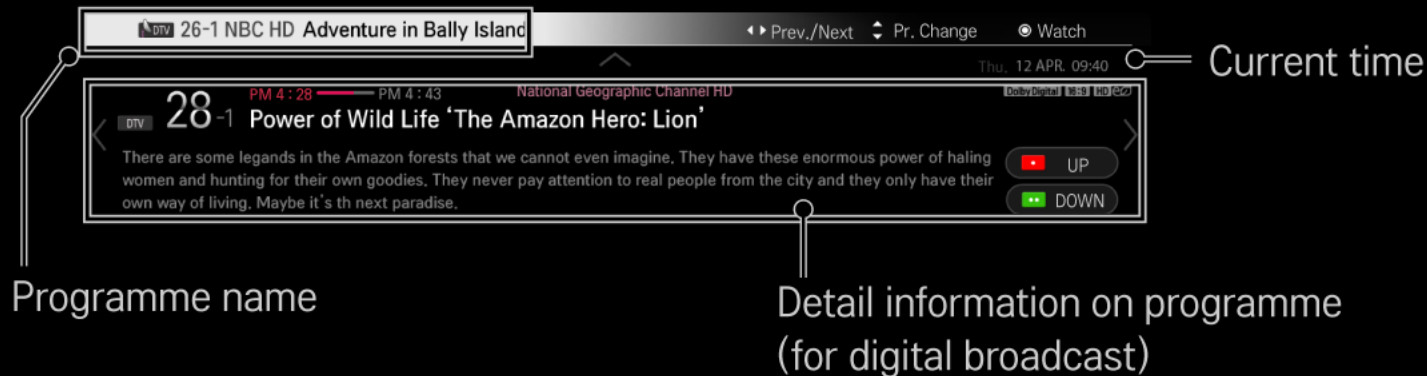

☐ To view programme information

Displays information on current programme and / or current time, etc.

1. 1 Move the pointer of the Magic remote control to the top of the TV screen.
2. 2 Click the activated channel banner area.
3. 3 The programme details will be displayed at the bottom of the TV screen.

✎ Image shown may differ from your TV.