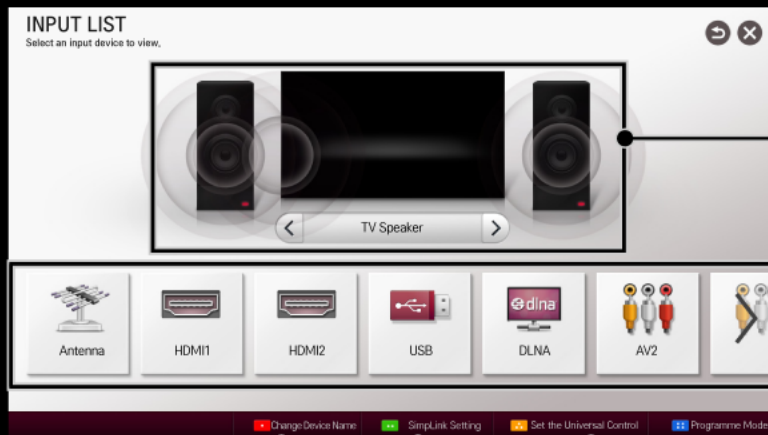

☐ To select an external input

SMART ⇒ Input List

Selects external input.

Selects speaker.

Selects input.

Sets the Programme mode.
[Depending on country]

Edits the name of external
device connected to
external terminal.

Sets Simplink.

Sets OSS.
[Depending on country]