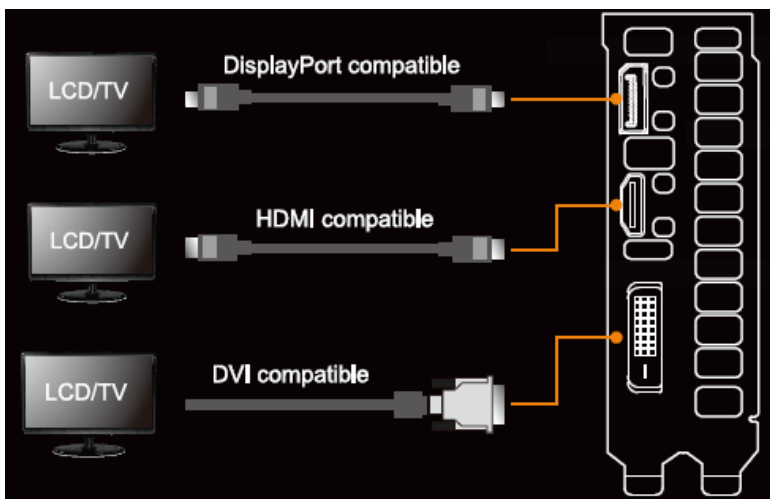

I/O Specifications

Hardware Specification

Model	AREZ-PH-RX550-4G-M7
Graphics Engine	AMD Radeon™ RX 550
OpenGL	OpenGL® 4.5
Video Memory	4GB GDDR5
Engine Clock	1071 MHz
Stream Processor	640
Memory Clock	7000 MHz (1750 MHz GDDR5)
Memory Interface	128 bit
Digital Max Resolution	5120 * 2880
DVI Output	1x Native DVI-D
HDMI Output	1x Native HDMI 2.0
HDCP compliant	YES
DisplayPort	1x Native DisplayPort 1.4
Software Bundled	ASUS GPU Tweak II & Driver
Dimension	The card size is 19.2 x 11.5 x 3.9 cm The card size is 7.6 x 4.5 x 1.5 inches
Note	<ul style="list-style-type: none"> • To have the best cooling performance, ASUS AREZ-PH-RX550-4G-M7 extends the fansink to 2 slots. Please double check you Chassis and Motherboard dimension prior to purchase to make sure it fits in your system! • Specifications are subject to change without notice. • PCB color and bundled software versions are change without notice. • Brand and product names mentioned are trademarks of their respective company.