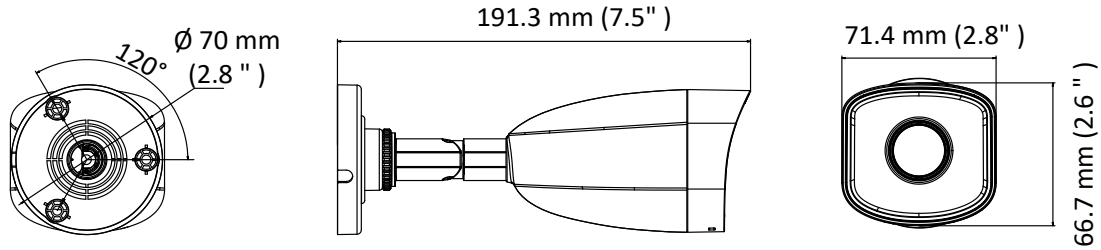

Dimension

Accessory

Distributed by

HIKVISION® HiWatch Series

Headquarters

No.555 Qianmo Road, Binjiang District,
Hangzhou 310051, China
T +86-571-8807-5998
overseasbusiness@hikvision.com

Hikvision USA
T +1-909-895-0400
sales.usa@hikvision.com

Hikvision Italy
T +39-0438-6902
info.it@hikvision.com

Hikvision Singapore
T +65-6684-4718
sg@hikvision.com

Hikvision Africa
T +27 (10) 0351172
sale.africa@hikvision.com

Hikvision Europe
T +31-23-55-42-770
info.eu@hikvision.com

Hikvision France
T +33(0)1-85-330-450
info.fr@hikvision.com

Hikvision Oceania
T +61-2-8599-4233
salesau@hikvision.com

Hikvision Hong Kong
T +852-2151-1761

Hikvision Middle East
T +971-4-8816086
salesme@hikvision.com

Hikvision Spain
T +34-91-737-16-55
info.es@hikvision.com

Hikvision Canada
T +1-909-895-0400
sales.usa@hikvision.com

Hikvision Russia
T +7-495-669-67-99
saleru@hikvision.com

Hikvision Poland
T +48-22-460-01-50
poland@hikvision.com

Hikvision Korea
T +82-31-731-8841
sales.korea@hikvision.com

Hikvision India
T +91-22-28469900
sales@pramahikvision.com

Hikvision UK
T +01628-902140
support.uk@hikvision.com

Hikvision Brazil
T +55 11 3318-0050
Latam.support@hikvision.com