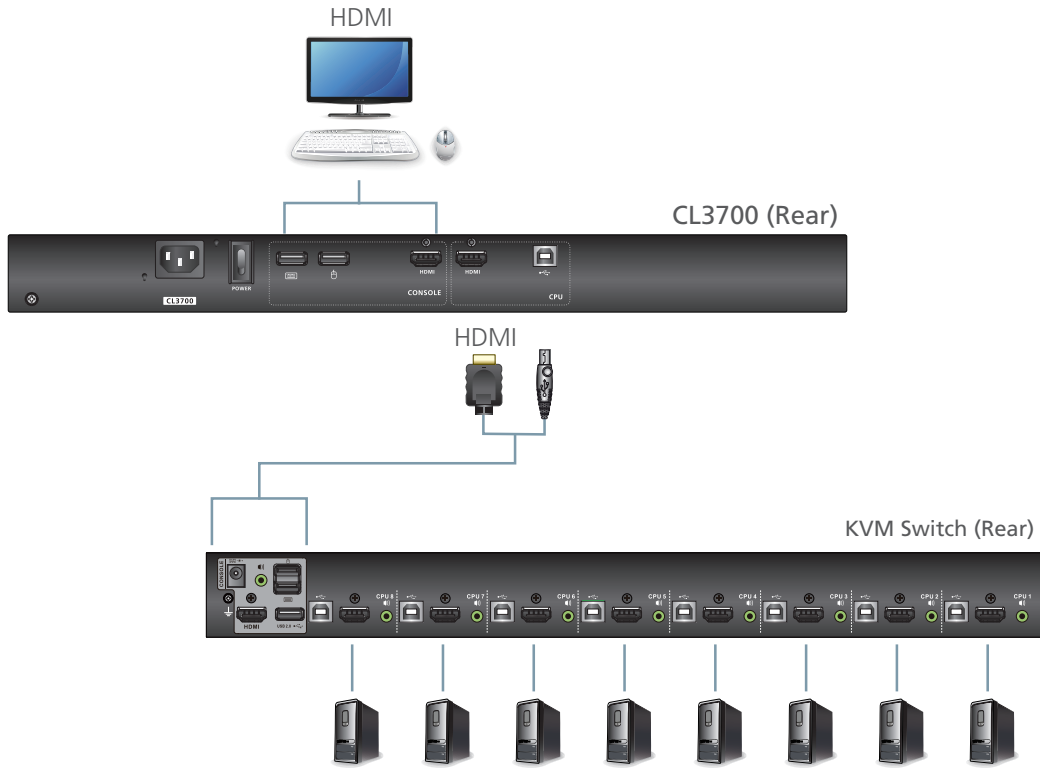

Optional

Single Person Easy Installation Kit

Slideaway™ LCD KVM switches/consolas allow you to choose from a host of optional rack mount kits to meet your needs, including the Single Person Easy Installation Rack Mount Kit, which streamlines the rack mounting process.

Normal rack mounting procedures call for at least two people to rack mount a KVM switch/console. The Single Person Easy Installation Rack Mount Kit enables one person to rack mount a Slideaway™ LCD KVM switch/console. In just a matter of minutes, your new Slideaway™ LCD KVM switch/console can go from the box to the rack.

For convenience and flexibility, there is one standard, and two optional rack mounting kits available:

Standard Rack Mount Kit	Depth (cm)
Short (Standard)	42 – 72

Easy Installation Rack Mount Kit	Depth (cm)
2X-041G (Short / Optional)	42 – 70
2X-042G (Long / Optiona)	68 - 105