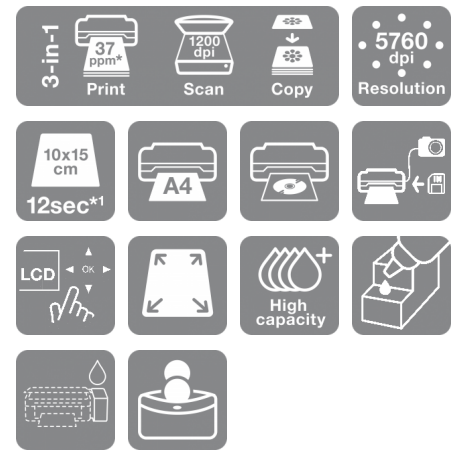

DATASHEET

Easily print Epson-quality and low-cost photos from memory cards or directly from cameras using PictBridge with this A4 ITS photo printer. Ideal for photographers using these printers at events or in a studio, the L850 delivers reliable and high-quality photo printing together with more advanced functions such as a scanner, LCD display, and CD/DVD printing.

Ultra-low-cost photo printing

The L850 offers affordable printing and a low cost per print. Each set of ink bottles can print up to 1800 15x10cm photos¹, delivering an ultra-low cost per photo.

Easy to use and reliable

Increase productivity and reduce downtime with hassle-free set up and reliable printing. The purpose-built ink tank is fully integrated into the printer, so you can enjoy reliable colour printing without the mess or hassle often associated with non-genuine refills and third-party ink tank systems. Epson-genuine ink bottles make it easy to refill the ink tank with their clear labelling and drip-free nozzle. The L850 has 70ml ink tanks and comes with a 12 month (or 3,000 page) warranty, providing peace of mind and help should you need it. The 6.9cm LCD screen allows for easy and convenient printing and scanning without a PC.

Epson-quality printing

The L850 utilises genuine Epson ink and Epson's Micro Piezo technology to produce consistent-quality prints. Fast photo print speeds of approximately 12 seconds per 10x15cm photo² ensure that you won't be waiting around for print jobs.

KEY FEATURES

- **Epson Quality**
  Purpose-built, refillable ink tank
- **Peace of mind**
  Covered by Epson's warranty
- **PC-less printing**
  Use the LCD screen to print from memory cards and cameras
- **Value for money**
  Ultra-low-cost per print
- **User-friendly**
  Hassle-free with simple set-up