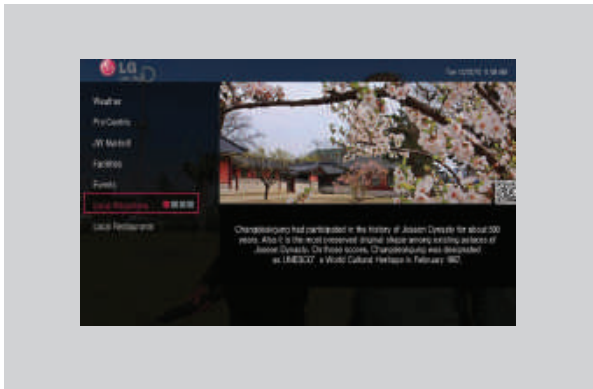

Pro:Centric Application (PCA) provides basic, easy-to-use templates that can be selected based on customer preference.

Customizable Template & Pages

Choose alternative looks for billboards based on your preferences, and edit multiple sections with up to 40 pages of billboards by yourself with this web-based tool.