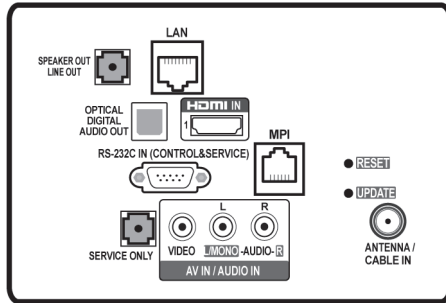

CONNECTIVITY

49" / 43" / 40" / 32"

Design and specifications are subject to change without notice.
Please contact your LG sales team to verify before ordering.