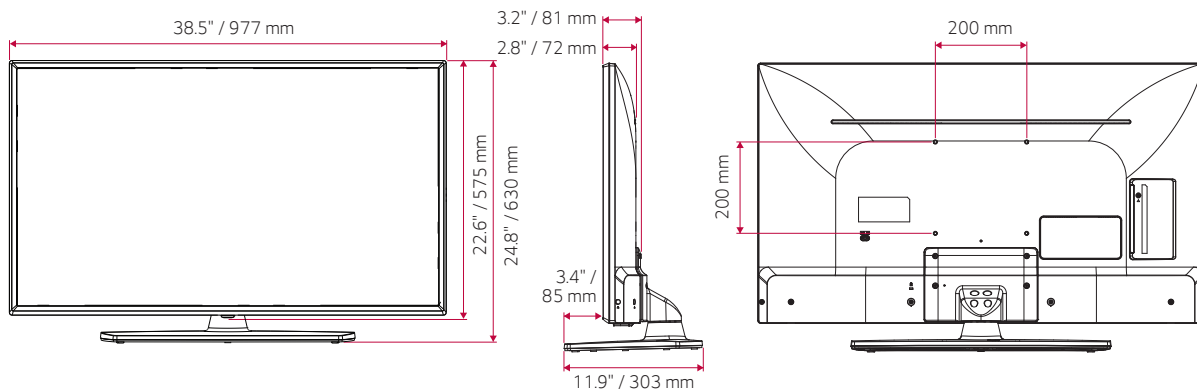

LT560H SERIES

DIMENSIONS

49"

43"

32"

Pro:Centric Value Hospitality TV with Pro:Idiom

LT560H SERIES

SPECIFICATIONS