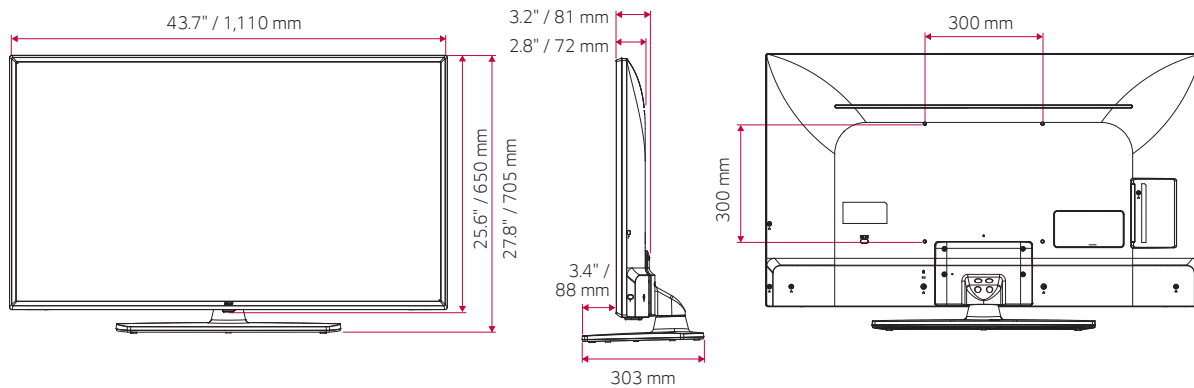

LT560H SERIES

DIMENSIONS

49"

43"

32"

Pro:Centric Value Hospitality TV with Pro:Idiom

LT560H SERIES

SPECIFICATIONS