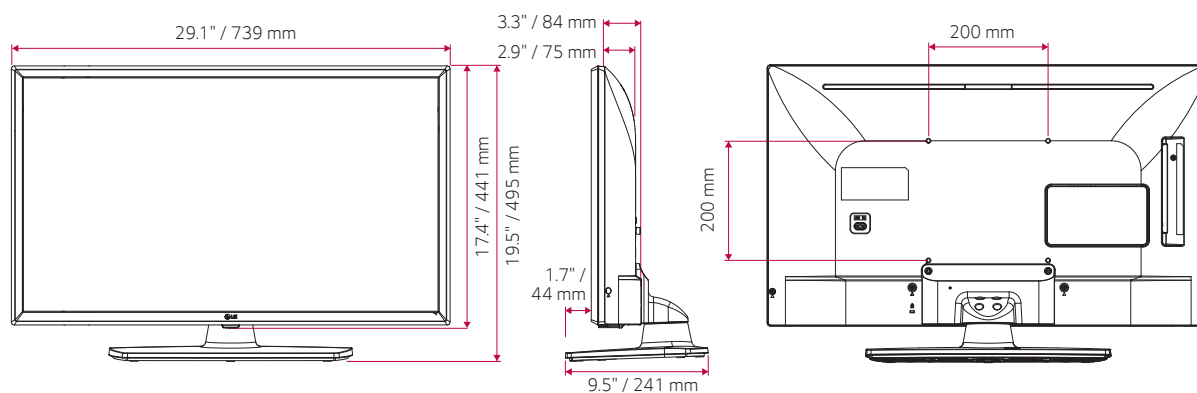

LT560H SERIES

DIMENSIONS

49"

43"

32"

Pro:Centric Value Hospitality TV with Pro:Idiom

LT560H SERIES

SPECIFICATIONS