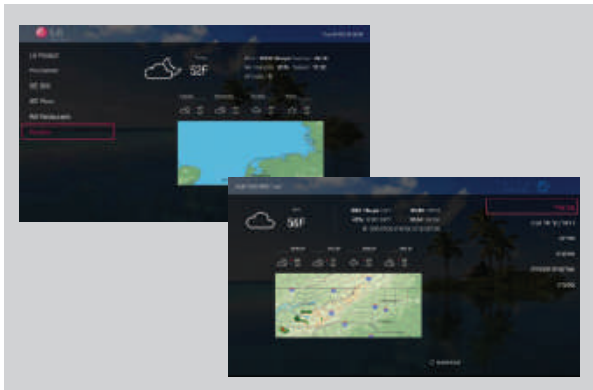

Pro:Centric Value Hospitality TV with Pro:Idiom **LT560H SERIES**

PRO:CENTRIC HOTEL MANAGEMENT SOLUTION

Pro:Centric provides comprehensive solutions in RF infrastructure. Through the Pro:Centric server and app, hoteliers are able to customize their settings and deliver information on hotel facilities and wake-up call services, weather forecasts and other guest messages, all while reinforcing the hotel's brand image.

Dozens of Languages

This series supports 39 languages (including Hebrew, Arabic and Farsi) and language alignment, making guests from around the world feel more at home and comfortable.