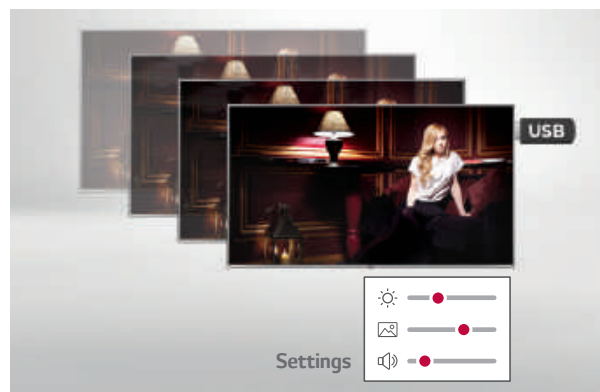

USB Data Cloning

Create a media playlist of your choosing (video, music, and/or images), save it to a USB memory device, and then simply connect the USB memory device to the TV to stream your playlist sequentially.