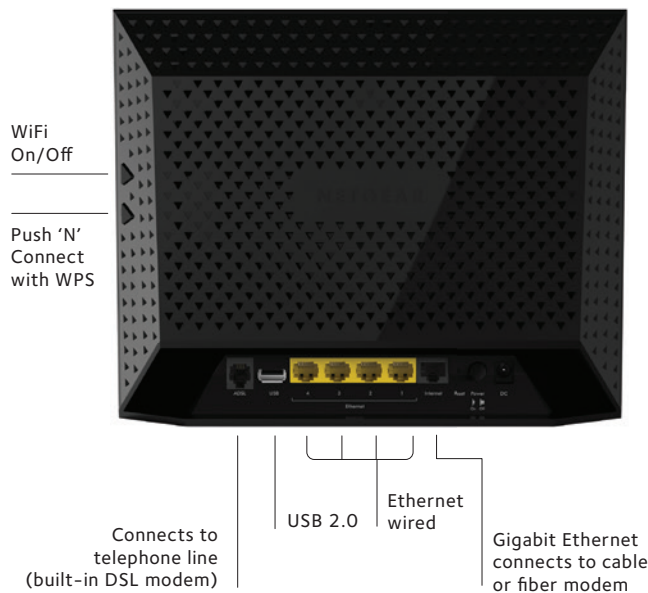

Applications

With the AC1200 WiFi DSL Modem Router create a powerful home network for applications such as lag-free, multiple HD streaming, multi-player online gaming, ultra-fast, reliable connection to the Internet and a secure wireless connection.

Ideal Uses

EMAIL, CHAT, SURF, MUSIC, VIDEO—Enjoy a fast, reliable and secure wireless connection to the Internet

ONLINE GAMING—Optimized for multi-player gaming with no lags

HD STREAMING—Enjoy high quality HD streaming

MULTIPLE HD STREAMING—Optimized for a smooth, lag-free multiple HD streaming experience

Connection Diagram