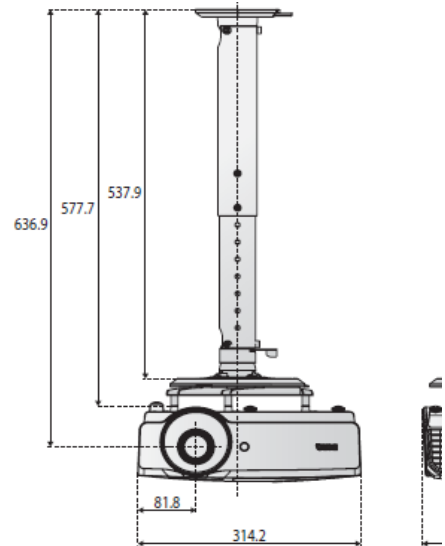

Dimensions	Dimensions(W x H x D)	314.2x116x216.3mm (include feet)
		314.2x102x216.3mm (exclude)
	Weight	3.3 kg(7.28 lbs)

Power	Power Supply	AC100 to 240 V, 50 to 60 Hz
	Power Consumption (typ.)	390 W(Normal), 310 W(Eco), Standby <0.5W
	Power Management Function	Automatic power off after 20 minutes without a display source.

*** Storage: Temperature: -20~60°C; Humidity: 10~90%RH (without condensation)

Distance Chart

Screen size				Distance from screen [mm]			Offset [mm]
Diagonal		Width	Height	Min Distance	Average	Max Distance	A [mm] @ Wide mode
inch	mm	mm	mm				
50	1270	1107	623	1273	1461	1649	93
60	1524	1328	747	1528	1753	1979	112
70	1778	1550	872	1782	2046	2309	131
80	2032	1771	996	2037	2338	2639	149
90	2286	1992	1121	2291	2630	2969	168
100	2540	2214	1245	2546	2922	3299	187
110	2794	2435	1370	2800	3214	3628	205
120	3048	2657	1494	3055	3507	3957	224
130	3302	2878	1619	3310	3799	4288	243
140	3556	3099	1743	3564	4091	4618	262
150	3810	3321	1868	3819	4383	4948	280
160	4064	3542	1992	4073	4676	5278	299
170	4318	3763	2117	4328	4968	5608	318
180	4572	3985	2241	4583	5260	5937	336
190	4826	4206	2366	4837	5552	6267	355
200	5080	4428	2491	5092	5844	6597	374
250	6350	5535	3113	6365	7306	8246	467
300	7620	6641	3736	7638	8767	9896	560

The screen aspect ratio is 16:9 and the projected picture is 16:9.

Wall mount/Ceiling mount Chart

314.2 mm (W) x 116 mm (H) x 216.3 mm (D)

*Ceiling Mount Screws:
M4 (Max. L=25, Min. L=20)

Dimension

314.2

Unit: mm