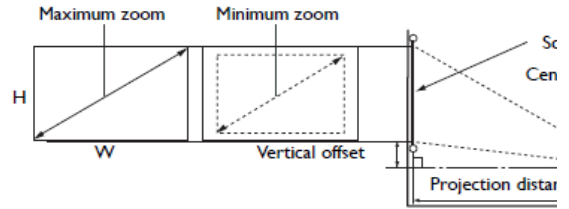

Distance Chart

Screen size				Distance from screen [mm]			Offset [mm]
Diagonal		Width	Height	Min Distance	Average	Max Distance	A [mm] @ Wide mode
inch	mm	mm	mm				
50	1270	1107	623	1273	1461	1649	93
60	1524	1328	747	1528	1753	1979	112
70	1778	1550	872	1782	2046	2309	131
80	2032	1771	996	2037	2338	2639	149
90	2286	1992	1121	2291	2630	2969	168
100	2540	2214	1245	2546	2922	3299	187
110	2794	2435	1370	2800	3214	3628	205
120	3048	2657	1494	3055	3507	3957	224
130	3302	2878	1619	3310	3799	4288	243
140	3556	3099	1743	3564	4091	4618	262
150	3810	3321	1868	3819	4383	4948	280
160	4064	3542	1992	4073	4676	5278	299
170	4318	3763	2117	4328	4968	5608	318
180	4572	3985	2241	4583	5260	5937	336
190	4826	4206	2366	4837	5552	6267	355
200	5080	4428	2491	5092	5844	6597	374
250	6350	5535	3113	6365	7306	8246	467
300	7620	6641	3736	7638	8767	9896	560