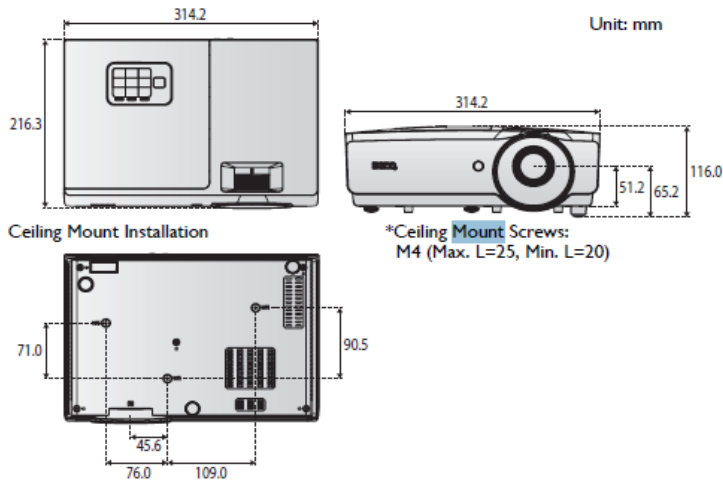

Dimensions	Dimensions(W x H x D)	314.2x116x216.3mm (include feet)
		314.2x102x216.3mm (exclude)
	Weight	3.3 kg(7.28 lbs)

Power	Power Supply	AC100 to 240 V, 50 to 60 Hz
	Power Consumption (typ.)	390 W(Normal), 310 W(Eco), Standby <0.5W
	Power Management Function	Automatic power off after 20 minutes without a display source.

*** Storage: Temperature: -20~60°C; Humidity: 10~90%RH (without condensation)

Distance Chart

Screen size				Distance from screen [mm]			Offset [mm]
Diagonal		Width	Height	Min Distance	Average	Max Distance	A [mm] @ Wide mode
inch	mm	mm	mm				
50	1270	1107	623	1273	1461	1649	93
60	1524	1328	747	1528	1753	1979	112
70	1778	1550	872	1782	2046	2309	131
80	2032	1771	996	2037	2338	2639	149
90	2286	1992	1121	2291	2630	2969	168
100	2540	2214	1245	2546	2922	3299	187
110	2794	2435	1370	2800	3214	3628	205
120	3048	2657	1494	3055	3507	3957	224
130	3302	2878	1619	3310	3799	4288	243
140	3556	3099	1743	3564	4091	4618	262
150	3810	3321	1868	3819	4383	4948	280
160	4064	3542	1992	4073	4676	5278	299
170	4318	3763	2117	4328	4968	5608	318
180	4572	3985	2241	4583	5260	5937	336
190	4826	4206	2366	4837	5552	6267	355
200	5080	4428	2491	5092	5844	6597	374
250	6350	5535	3113	6365	7306	8246	467
300	7620	6641	3736	7638	8767	9896	560

The screen aspect ratio is 16:9 and the projected picture is 16:9.

Wall mount/Ceiling mount Chart

314.2 mm (W) x 116 mm (H) x 216.3 mm (D)

*Ceiling Mount Screws:
M4 (Max. L=25, Min. L=20)

Dimension

314.2

Unit: mm