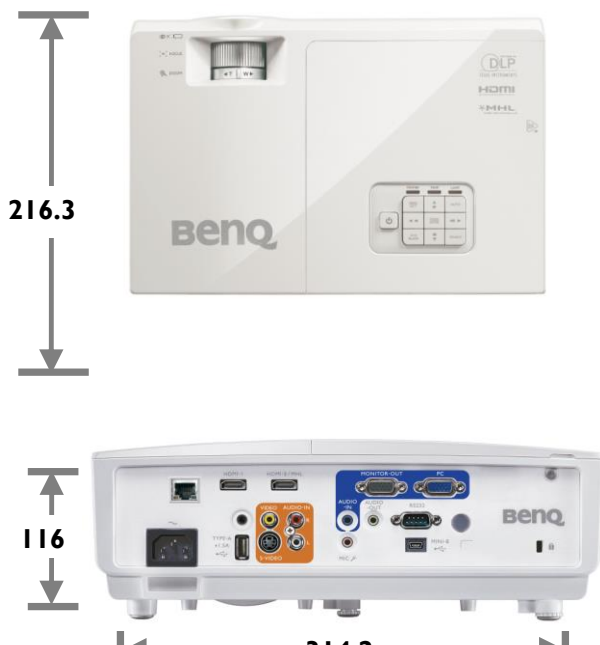

Model Name **MH750 Digital Projector**

Unique selling point **Trade Mark**

- * 4500ANSI Lumen High Brightness
- * 10000:1 High Contrast Ratio
- * Blu-ray Full HD 3D support
- * MHL Mirror the Screen of Smart Device
- * Wireless Presentation via Your Smart Device by QCast^(optional)

Interface	Computer in (D-sub 15pin)	x1
	Monitor out (D-sub 15pin)	x1
	Composite Video in (RCA)	x1
	S-Video in (Mini DIN 4pin)	x1
	HDMI	x2 (HDMI with MHL2.0 x1, HDMI x 1)
	MHL	x1 (HDMI with MHL2.0)
	Audio in (RCA)	x1
	Audio in (Mini Jack)	x1
	Audio out (Mini Jack)	x1
	Speaker	10W x 1
	USB (Type mini B)	x1 (Download)
	USB (Type A)	x1 (Charger)
	RS232 (DB-9pin)	x1
	IR Receiver	x2 (Front+Rear)
LAN	x1	

Dimensions	Dimensions(W x H x D)	314.2x116x216.3mm (include feet)
		314.2x102x216.3mm (exclude)
	Weight	3.3 kg(7.28 lbs)

Power	Power Supply	AC100 to 240 V, 50 to 60 Hz
	Power Consumption (typ.)	390 W(Normal), 310 W(Eco), Standby <0.5W
	Power Management Function	Automatic power off after 20 minutes without a display source.

The screen aspect ratio is 16:9 and the projected picture is 16:9.

Wall mount/Ceiling mount Chart

314.2 mm (W) x 116 mm (H) x 216.3 mm (D)

*Ceiling Mount Screws:
M4 (Max. L=25, Min. L=20)

Dimension

314.2

Unit: mm