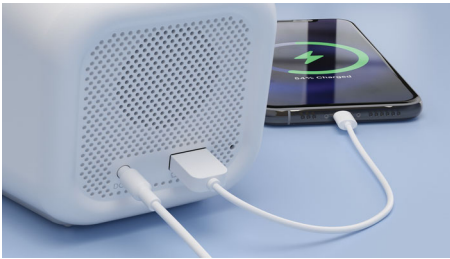

USB phone charger

A handy USB port lets you use the clock radio's power supply to charge your phone while you sleep. This alarm clock also has a battery backup. If there's a power failure, you won't have to reset the clock and your alarm will go off on time.