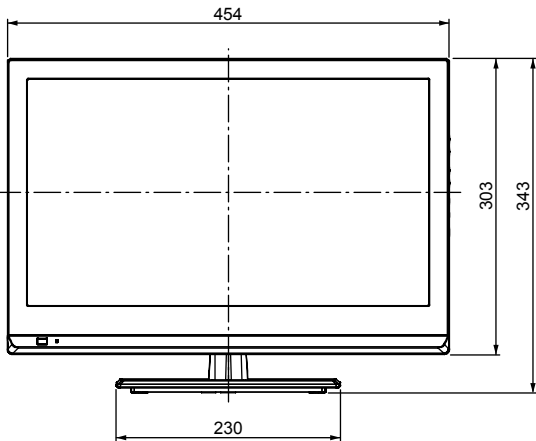

## SPECIFICATIONS

Dimensions (W x H x D)	454 mm x 343 mm x 170 mm (With Pedestal) 454 mm x 303 mm x 46 mm (TV only)
Mass	3.5 kg (With Pedestal) 3.0 kg (TV only)
Power Source	AC 220-240 V, 50 / 60 Hz

## DIMENSIONS

Top View

Front View

Side View

Back View

**Note:**  
To make sure that the LCD TV fits the cabinet properly when a high degree of precision is required, we recommend that you use the LCD TV itself to make the necessary cabinet measurements. Panasonic cannot be responsible for inaccuracies in cabinet design or manufacture.

## JACKS

Side Panel

Rear Panel

Specifications are subject to change without notice.  
Non-metric weights and measurements are approximate.