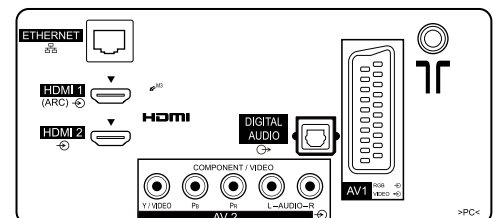

## SPECIFICATIONS

Dimensions (W x H x D)	454 mm x 343 mm x 170 mm (With Pedestal) 454 mm x 303 mm x 46 mm (TV only)
Mass	3.5 kg (With Pedestal) 3.0 kg (TV only)
Power Source	AC 220-240 V, 50 / 60 Hz

## DIMENSIONS

Top View

Front View

Side View

Back View

**Note:**  
To make sure that the LCD TV fits the cabinet properly when a high degree of precision is required, we recommend that you use the LCD TV itself to make the necessary cabinet measurements. Panasonic cannot be responsible for inaccuracies in cabinet design or manufacture.

## JACKS

Side Panel

Rear Panel

Specifications are subject to change without notice.  
Non-metric weights and measurements are approximate.