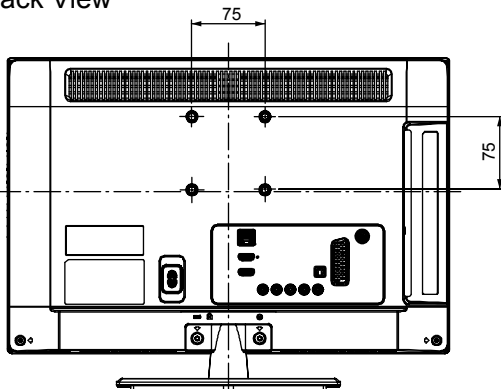

## SPECIFICATIONS

Dimensions (W x H x D)	454 mm x 343 mm x 170 mm (With Pedestal) 454 mm x 303 mm x 46 mm (TV only)
Mass	3.5 kg (With Pedestal) 3.0 kg (TV only)
Power Source	AC 220-240 V, 50 / 60 Hz

## DIMENSIONS

Top View

Front View

Side View

Back View

**Note:**  
To make sure that the LCD TV fits the cabinet properly when a high degree of precision is required, we recommend that you use the LCD TV itself to make the necessary cabinet measurements. Panasonic cannot be responsible for inaccuracies in cabinet design or manufacture.

## JACKS

Side Panel

Rear Panel

Specifications are subject to change without notice.  
Non-metric weights and measurements are approximate.