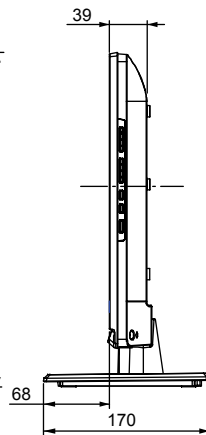

## SPECIFICATIONS

Dimensions (W x H x D)	454 mm x 343 mm x 170 mm (With Pedestal) 454 mm x 303 mm x 46 mm (TV only)
Mass	3.5 kg (With Pedestal) 3.0 kg (TV only)
Power Source	AC 220-240 V, 50 / 60 Hz

## DIMENSIONS

Top View

Front View

Side View

Back View

**Note:**  
To make sure that the LCD TV fits the cabinet properly when a high degree of precision is required, we recommend that you use the LCD TV itself to make the necessary cabinet measurements. Panasonic cannot be responsible for inaccuracies in cabinet design or manufacture.

## JACKS

Side Panel

Rear Panel

Specifications are subject to change without notice.  
Non-metric weights and measurements are approximate.