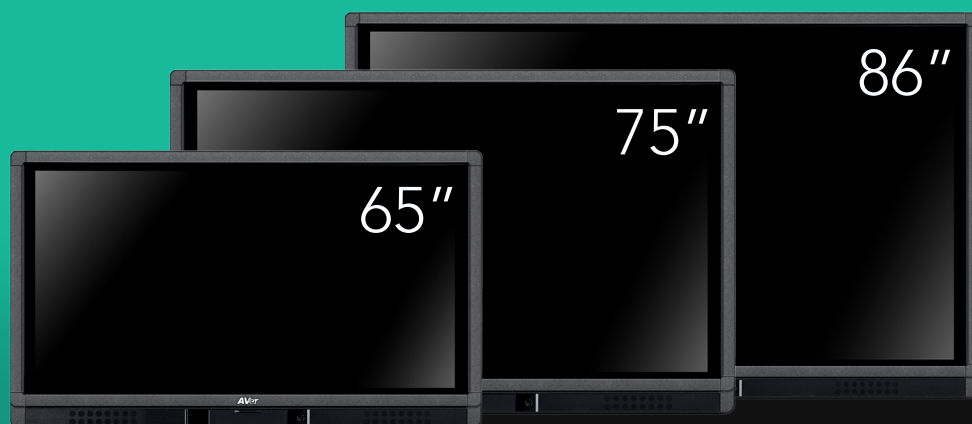

AVer CP Series

The next generation of interactive panels is here.

Finally, technology with seamless **collaboration** and **integration**.

Effortless collaboration and engagement

Our brilliant **MyndShare** software provides all the essential teaching tools needed in a classroom. Student devices are able to interact directly with the panel across all platforms and share content without any app installations!

Wireless classroom experience

Through the MyndShare software, teachers are able to easily create lesson plans integrating different classroom technology. The AVer CP series are the first and only interactive flat panels to provide seamless **AVer document camera integration** wirelessly!

Specifications

Model	AVer CP65	AVer CP75	AVer CP86
SKU	AVIFPCP65	AVIFPCP75	AVIFPCP86

Display Panel

Active Screen Size (inches)	65"	75"	86"
Display Backlight	LED	LED	LED
Display Ratio	Landscape 16:9	Landscape 16:9	Landscape 16:9
Resolution	1920*1080 Pixel	3840*2160 Pixel (4K)	3840*2160 Pixel (4K)
LCD Brightness	370cd/m2	370cd/m2	370cd/m2
Contrast Ratio (typical)	4000:1	4000:1	4000:1
Response Time (typical)	8ms	8ms	8ms
Viewing Angle	178°	178°	178°
Power Consumption	Maximum <220W Standby Mode ≤0.5W	Maximum <350W Standby Mode ≤0.5W	Maximum <450W Standby Mode ≤0.5W
Touch Surface Material	Tempered Glass	Tempered Glass	Tempered Glass
Touch Surface Technology	Anti-Glare Glass	Anti-Glare Glass	Anti-Glare Glass
Transparency	>88%	>88%	>88%
Touch Sensor	Infrared	Infrared	Infrared
Touch Points	10 Points	10 Points	10 Points
Touch Screen Writing Tools	Writing Pen or Finger	Writing Pen or Finger	Writing Pen or Finger
Positioning Accuracy	5mm	5mm	5mm
Communication Interface	USB-B	USB-B	USB-B
Speaker Position	Forward	Forward	Forward
Speaker Max.Power Output	15W x 2	15W x 2	15W x 2