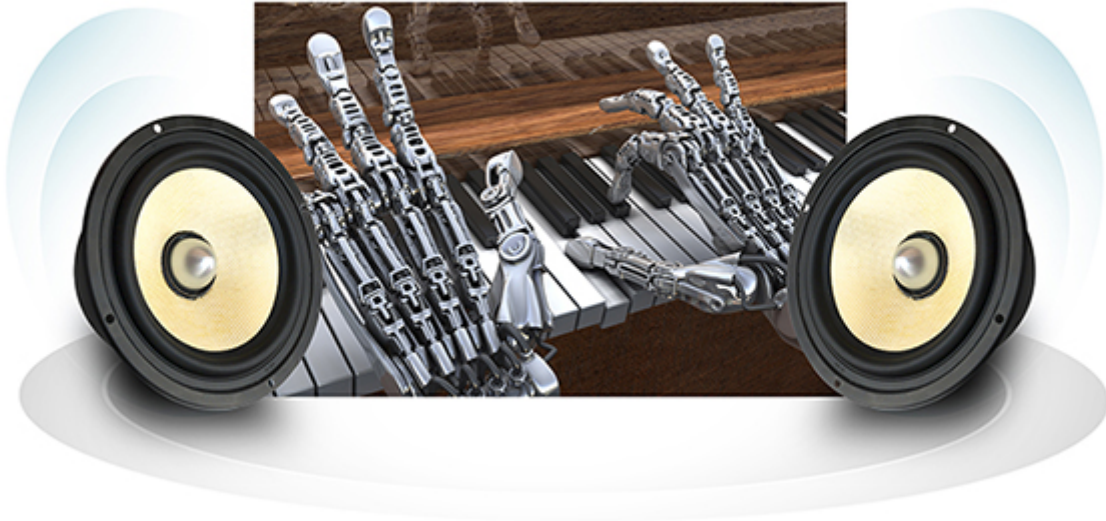

Normal

Low Input Lag

Dual HDMI, DisplayPort, DVI inputs and USB hub for flexible connectivity.

Dual HDMI, DisplayPort, DVI inputs and USB ports, enable users to connect to game consoles, Blu-ray players, digital cameras, laptops, satellite boxes, and mobile devices.

Dual integrated stereo speakers

Designed with integrated dual 3W speakers, this monitor combines incredible screen performance with stereo sound for an immersive multimedia experience.

Gamer-oriented design for Comfort and Productivity

Gamers can easily create the perfect setup by adjusting the monitor with a 120-degree swivel, 90-degree pivot, -5 to 20-degree tilt, and 120mm height adjustment option. With a retractable headset hook, convenient carrying grip and a clutter-free cable ring, it is adaptable for any gaming situation or gaming rig setup.

Game mode for higher visibility in dark scenes

ViewSonic's Game Mode provides heightened visibility and detail by brightening dark scenes. Dominate the competition with enhanced visibility, even in the darkest scenes of a video game, delivering superior colour performance for the ultimate gaming experience.