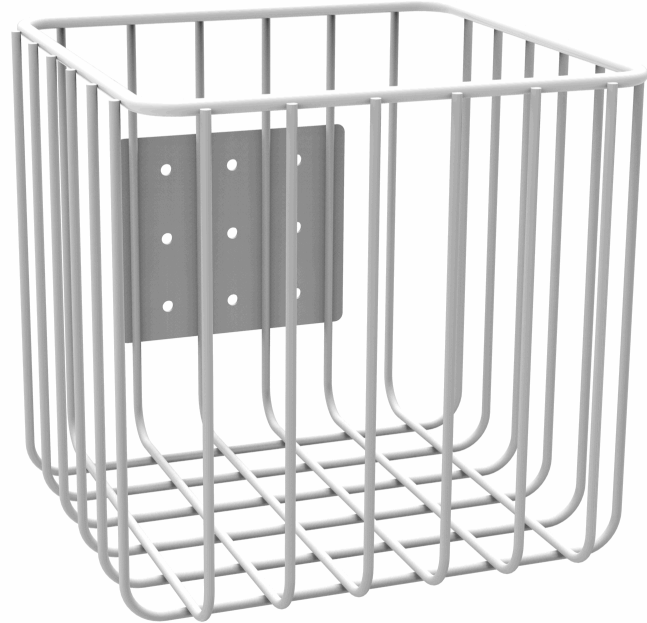

Height: 6.00"

Warranty: 3 Year OEM

Product Description:

Looking for more storage? All Jaco wire baskets are made with durable, powder coated steel wire, and come in a variety of sizes and mounting locations. Baskets are designed to hold up to 2 lbs each. Measures 6" x 6" x 6".

Key Selling Points:

- Durable, powder coated steel wire construction
- Holds up to 2 lbs

Extended Specifications:

- Material: Steel
- Max Weight Supported: 2 lbs.

Product Compatibility:

100: No	200: No	310: Yes	510: No	J1-10: No	WS-14: No
105: No	210: No	320: Yes	510-L250: No	J1-10-L250: No	WS-25: No
160: No	220: No		510-L500: No	J1-10-L500: No	
	225: No				
			520: No	J1-20: No	WA-40: No
			520-L250: No	J1-20-L250: No	WA-60: No
			520-L500: No	J1-20-L500: No	WA-80: No

Jaco Wire Basket, 6 x 6 x 6, Right or Left Mount

Part Number: 51-3591

Quote Description: BASKET, WIRE, 6 X 6 X 6, R OR L SIDE

Product Group: HC-Options - Baskets

Minimum Order Qty: 1

Weight: 1.10 LB

Length: 6.00"

Width: 6.00"

Height: 6.00"

Warranty: 3 Year OEM

Product Description:

Looking for more storage? All Jaco wire baskets are made with durable, powder coated steel wire, and come in a variety of sizes and mounting locations. Baskets are designed to hold up to 2 lbs each. Measures 6" x 6" x 6".