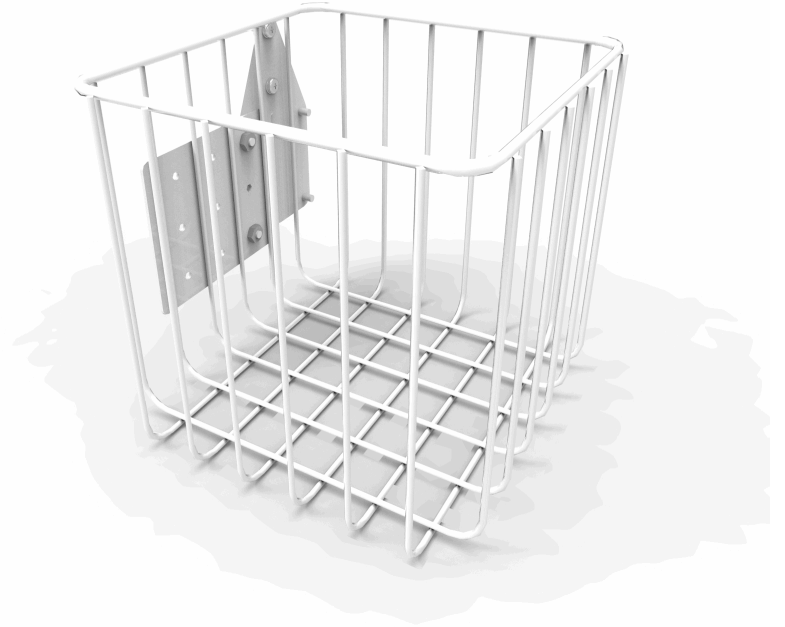

Jaco Wire Basket, 6 x 6 x 6, Post Mount

Part Number: 51-3976

Quote Description: BASKET, WIRE, 6 X 6 X 6, R OR L SIDE

Product Group: HC-Options - Baskets

Minimum Order Qty: 1

Weight: 1.20 LB

Length: 6.00"

Width: 6.00"

Height: 6.00"

Warranty: 3 Year OEM

Product Description:

Looking for more storage? All Jaco wire baskets are made with durable, powder coated steel wire, and come in a variety of sizes and mounting locations. Baskets are designed to hold up to 2 lbs each. Measures 6" x 6" x 6".

Key Selling Points:

- Durable, powder coated steel wire construction
- Holds up to 2 lbs

Extended Specifications:

- Material: Steel
- Max Weight Supported: 2 lbs.

Product Compatibility:

100: No	200: No	310: Yes	510: No	J1-10: No	WS-14: No
105: No	210: No	320: Yes	510-L250: No	J1-10-L250: No	WS-25: No
160: No	220: No		510-L500: No	J1-10-L500: No	
	225: No				
			520: No	J1-20: No	WA-40: No
			520-L250: No	J1-20-L250: No	WA-60: No
			520-L500: No	J1-20-L500: No	WA-80: No

Width: 6.00"

Height: 6.00"

Warranty: 3 Year OEM

Product Description:

Looking for more storage? All Jaco wire baskets are made with durable, powder coated steel wire, and come in a variety of sizes and mounting locations. Baskets are designed to hold up to 2 lbs each. Measures 6" x 6" x 6".