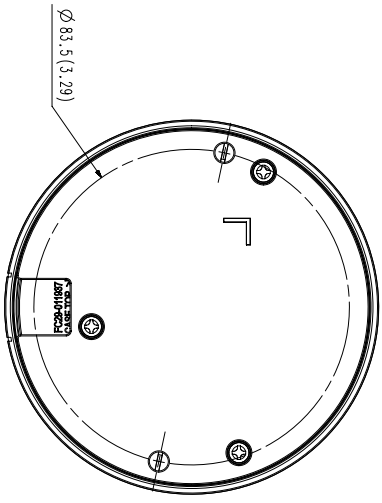

## Key Features

- Max. 3008 x 3008 resolution
- H.265, H.264, MJPEG codec
- Original fisheye view, Single panorama, Double panorama, Quad view
- WDR 120dB, WiseStreamII
- Digital PTZ
- People counting, Heatmap
- Micro SD/SDHC/SDXC 1slot 256 GB, PoE

Protocol	IPv4, IPv6, TCP/IP, UDP/IP, RTP(UDP), RTP(TCP), RTCP, RTSP, NTP, HTTP, HTTPS, SSL/TLS, DHCP, FTP, SMTP, ICMP, IGMP, SNMPv1/v2c/v3(MIB-2), ARP, DNS, DDNS, QoS, UPnP, Bonjour
Security	HTTPS(SSL) Login Authentication Digest Login Authentication IP Address Filtering User access log 802.1X Authentication(EAP-TLS, EAP-LEAP) Device Certificate(Hanwha Techwin Root CA)
Edge Storage	Micro SD/SDHC/SDXC 1slot 256GB
Application Programming Interface	ONVIF Profile S/G/T SUNAPI(HTTP API) Wisenet open platform
Web Viewer	Supported OS: Windows 7, 8.1, 10, Mac OS X 10.12, 10.13, 10.14 Recommended Browser: Google Chrome Supported Browser : MS Explore11, MS Edge, Mozilla Firefox(Window 64bit only), Apple Safari(Mac OS X only)
Memory	2048MB RAM, 256MB Flash
<b>Environmental</b>	
Operating Temperature / Humidity	-10°C ~ +40°C(+14°F ~ +104°F) / Less than 90% RH
Storage Temperature / Humidity	-50°C ~ +60°C(-58°F ~ +140°F) / Less than 90% RH
Certification	IP42
<b>Electrical</b>	
Input Voltage	PoE(IEEE802.3af, Class3)
Power Consumption	PoE: Max 7.7W, typical 6.4W
<b>Mechanical</b>	
Color / Material	White / Plastic
RAL Code	RAL9003
Product dimensions / weight	Ø99x49mm, 370g
<b>DORI</b>	
Detect (25PPM/ 8PPF)	34.9m(114.49ft)
Observe (63PPM/ 19PPF)	13.9m(45.60ft)
Recognize (125PPM/ 38PPF)	7.0m(22.96ft)
Identify (250PPM/ 76PPF)	3.5m(11.48ft)

Unit : mm ( inch )	SCALE : 1/1	Hanwha Techwin
No.	MODEL NAME	DATE
3		
2	QNF-9010	'19.11.20
1	QNF-8010	'19.09.02