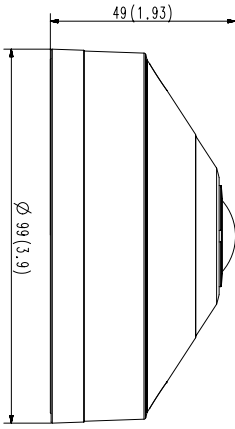

## Key Features

- Max. 3008 x 3008 resolution
- H.265, H.264, MJPEG codec
- Original fisheye view, Single panorama, Double panorama, Quad view
- WDR 120dB, WiseStreamII
- Digital PTZ
- People counting, Heatmap
- Micro SD/SDHC/SDXC 1slot 256 GB, PoE

Unit : mm ( inch )	SCALE : 1/1	Hanwha Techwin
No.	MODEL NAME	DATE
3		
2	QNF-9010	'19.11.20
1	QNF-8010	'19.09.02