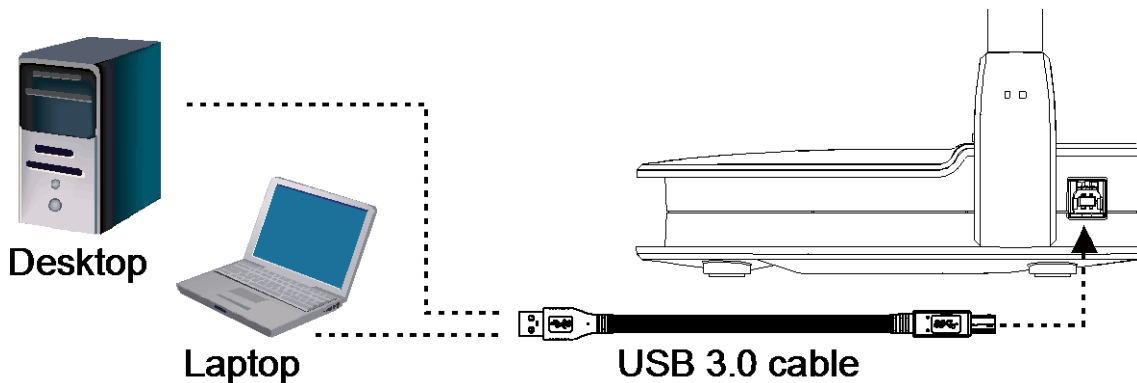

AVerVision U70+ is a USB powered document camera. It comes with a USB 3.0 port which you can connect to computer.

Package Contents

Optional Accessories

U70+ Parts

Parts

- (1) Rotate/Camera/LED buttons
 - - Rotate the image.
 - - Capture a still image.
 - - Turn the overhead LED light on/off.
- (2) Camera sensor and LED
- (3) AF/Zoom in/Zoom out buttons
 - - Automatically Adjust the Focus.
 - / - Increase/decrease the image magnification.
- (4) USB 3.0 port
- (5) Camera storage compartment
- (6) Flex arm
- (7) Built-in Mic
- (8) Handle

Connecting the AVerVision U70+ to a Computer /Laptop

[Note] When connecting to a MAC computer, use the USB2.0 adapter to connect to the MAC if you found anomalies in the video stream.

Folding and Storing

The flex arm design allows you to freely bend the arm and store the camera head in the camera storage compartment. Once you have properly secured the camera head to the camera storage compartment, you may now carry the AVerVision U70+ from the built-in handle.

Dimension

Operating	233.0 x 312.0 x 468.0mm 9.1 x 12.2 x 18.4 inch
Folded	242.0 x 187.5 x 44.0mm 9.5 x 7.3 x 1.7 inch
Weight	1.7kg(+/-0.1kg) (3.74lbs)