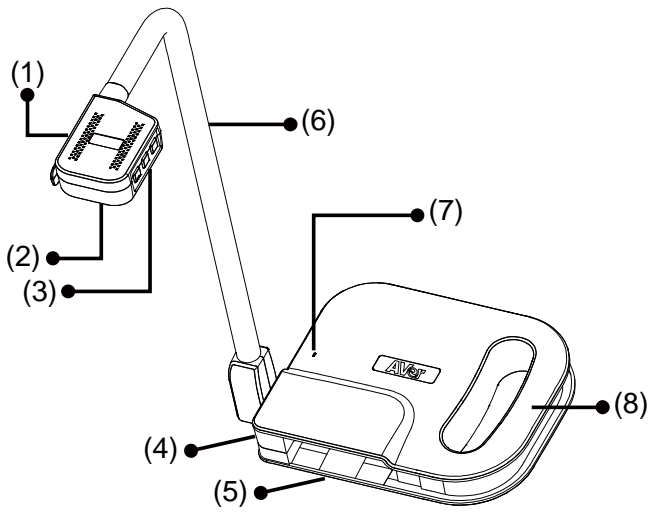

AVerVision U70+ is a USB powered document camera. It comes with a USB 3.0 port which you can connect to computer.

Package Contents

Optional Accessories

U70+ Parts

Parts

- (1) Rotate/Camera/LED buttons
 - - Rotate the image.
 - - Capture a still image.
 - - Turn the overhead LED light on/off.
- (2) Camera sensor and LED
- (3) AF/Zoom in/Zoom out buttons
 - - Automatically Adjust the Focus.
 - / - Increase/decrease the image magnification.
- (4) USB 3.0 port
- (5) Camera storage compartment
- (6) Flex arm
- (7) Built-in Mic
- (8) Handle

The flex arm design allows you to freely bend the arm and store the camera head in the camera storage compartment. Once you have properly secured the camera head to the camera storage compartment, you may now carry the AVerVision U70+ from the built-in handle.

Adjust the camera head gently and **DO NOT** forcibly twist the camera head back and forth or around. It may break the camera head off from the flex arm.

General Specification

Image

Sensor	1/3.06" CMOS Sensor
Pixel Count	13M Pixels (4160*3120)
Frame Rate	60 FPS (Max.) (also depends on computer CPU speed)
TV Lines	1400 (Max)
Output resolution	4160*3120 3840*2160 1920*1080 1280*1024 1280*720 1024*768

Dimension

Operating	233.0 x 312.0 x 468.0mm 9.1 x 12.2 x 18.4 inch
Folded	242.0 x 187.5 x 44.0mm 9.5 x 7.3 x 1.7 inch
Weight	1.7kg(+/-0.1kg) (3.74lbs)