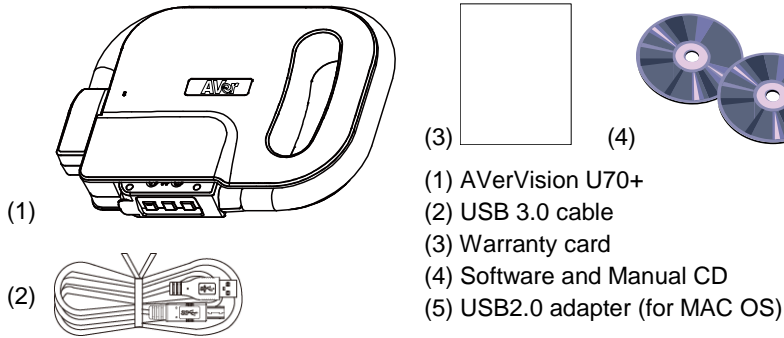

AVerVision U70+ is a USB powered document camera. It comes with a USB 3.0 port which you can connect to computer.

Package Contents

Optional Accessories

U70+ Parts

Parts

- (1) Rotate/Camera/LED buttons
 - - Rotate the image.
 - - Capture a still image.
 - - Turn the overhead LED light on/off.
- (2) Camera sensor and LED
- (3) AF/Zoom in/Zoom out buttons
 - - Automatically Adjust the Focus.
 - / - Increase/decrease the image magnification.
- (4) USB 3.0 port
- (5) Camera storage compartment
- (6) Flex arm
- (7) Built-in Mic
- (8) Handle

The flex arm design allows you to freely bend the arm and store the camera head in the camera storage compartment. Once you have properly secured the camera head to the camera storage compartment, you may now carry the AVerVision U70+ from the built-in handle.

Adjust the camera head gently and **DO NOT** forcibly twist the camera head back and forth or around. It may break the camera head off from the flex arm.

General Specification

Image

Sensor	1/3.06" CMOS Sensor
Pixel Count	13M Pixels (4160*3120)
Frame Rate	60 FPS (Max.) (also depends on computer CPU speed)
TV Lines	1400 (Max)
Output resolution	4160*3120 3840*2160 1920*1080 1280*1024 1280*720 1024*768

Dimension

Operating	233.0 x 312.0 x 468.0mm 9.1 x 12.2 x 18.4 inch
Folded	242.0 x 187.5 x 44.0mm 9.5 x 7.3 x 1.7 inch
Weight	1.7kg(+/-0.1kg) (3.74lbs)