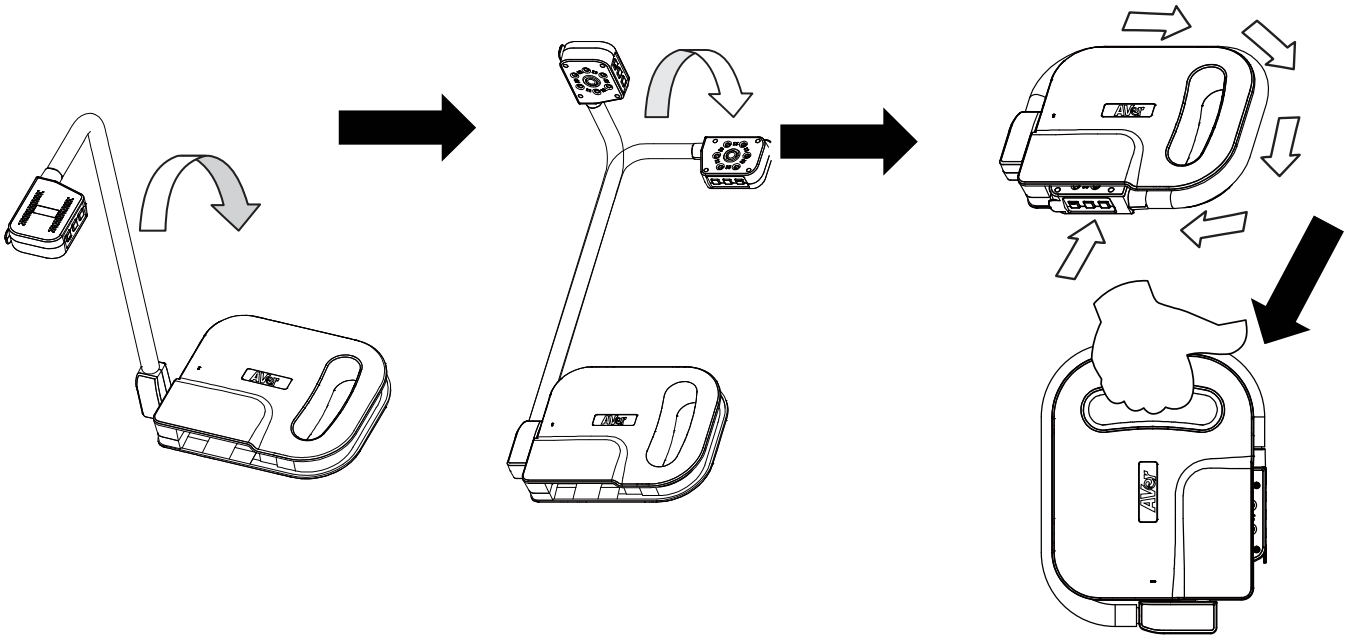

Folding and Storing

The flex arm design allows you to freely bend the arm and store the camera head in the camera storage compartment. Once you have properly secured the camera head to the camera storage compartment, you may now carry the AVerVision U70+ from the built-in handle.

Adjust the camera head gently and **DO NOT** forcibly twist the camera head back and forth or around. It may break the camera head off from the flex arm.

General Specification

Image

Sensor	1/3.06" CMOS Sensor
Pixel Count	13M Pixels (4160*3120)
Frame Rate	60 FPS (Max.) (also depends on computer CPU speed)
TV Lines	1400 (Max)
Output resolution	4160*3120 3840*2160 1920*1080 1280*1024 1280*720 1024*768

Power

Consumption	4.0 Watt with LED lamp ON at USB3.0 3.3 Watt with LED lamp OFF at USB3.0 2.5 Watt with LED lamp ON at USB2.0 1.8 Watt with LED lamp OFF at USB2.0

Lighting

Lamp Type	LED light

Input/Output

USB	USB3.0 x 1
MIC	Built-in

Optics

Focusing	Auto / Manual
Shooting Area	Max (Large than A3 420*297) 4:3 = 530x396 mm (+/- 10mm) @410mm high/ 20.8x15.5 inch 16:9=545x305 mm (+/- 10mm) @440mm high/ 21.4x12.0 inch 5:4=498x397 mm (+/- 10mm) @410mm high/19.6x15.6 inch Min 4:3 = 130x96 mm (+/- 10mm) @100mm high/ 5.1x3.7 inch 16:9=123x69 mm (+/- 10mm) @100mm high/ 4.8x2.7 inch 5:4=120x96 mm (+/- 10mm) @100mm high/ 4.7x3.7 inch
Zooming	16X Digital Zoom

Dimension

Operating	233.0 x 312.0 x 468.0mm 9.1 x 12.2 x 18.4 inch
Folded	242.0 x 187.5 x 44.0mm 9.5 x 7.3 x 1.7 inch
Weight	1.7kg(+/-0.1kg) (3.74lbs)