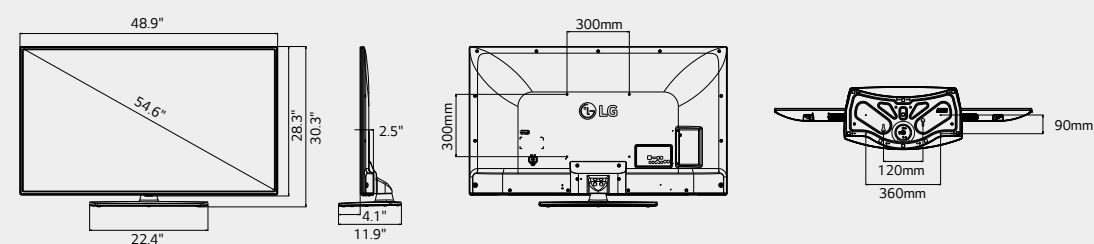

32.1lb

*Swivel

55"

48.9" x 30.3" x 11.9" /

43.0lb

*Swivel

Essential Commercial TV with Commercial Grade Stand

Specifications