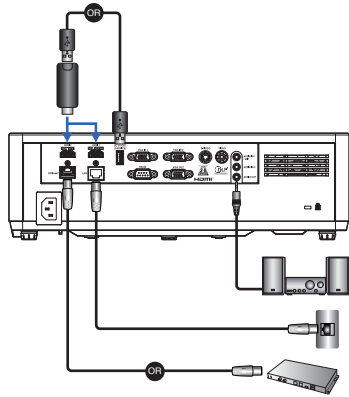

2

3

4

5

www.infocus.com/support

Regulatory models: P120, INL3148HD, INL3149WU

P/N 36.7EW02G001-A

DISPERINDAG No. 0287/I.824.51/09.03