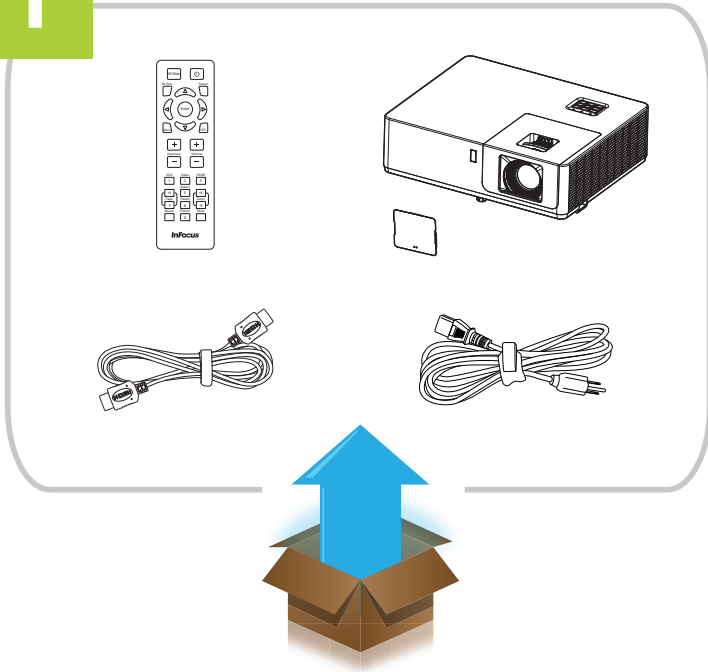

1

2

www.infocus.com/support

InFocus
The New Way to Collaborate