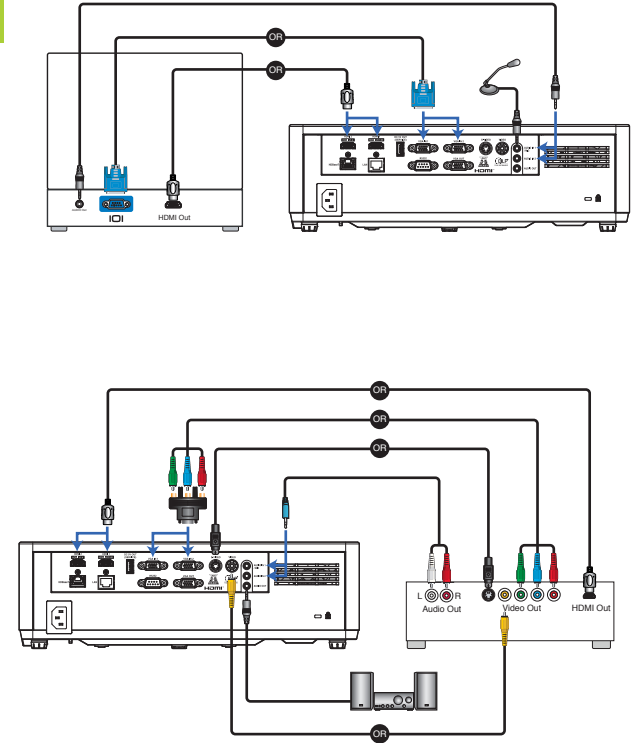

1

2

www.infocus.com/support

InFocus
The New Way to Collaborate