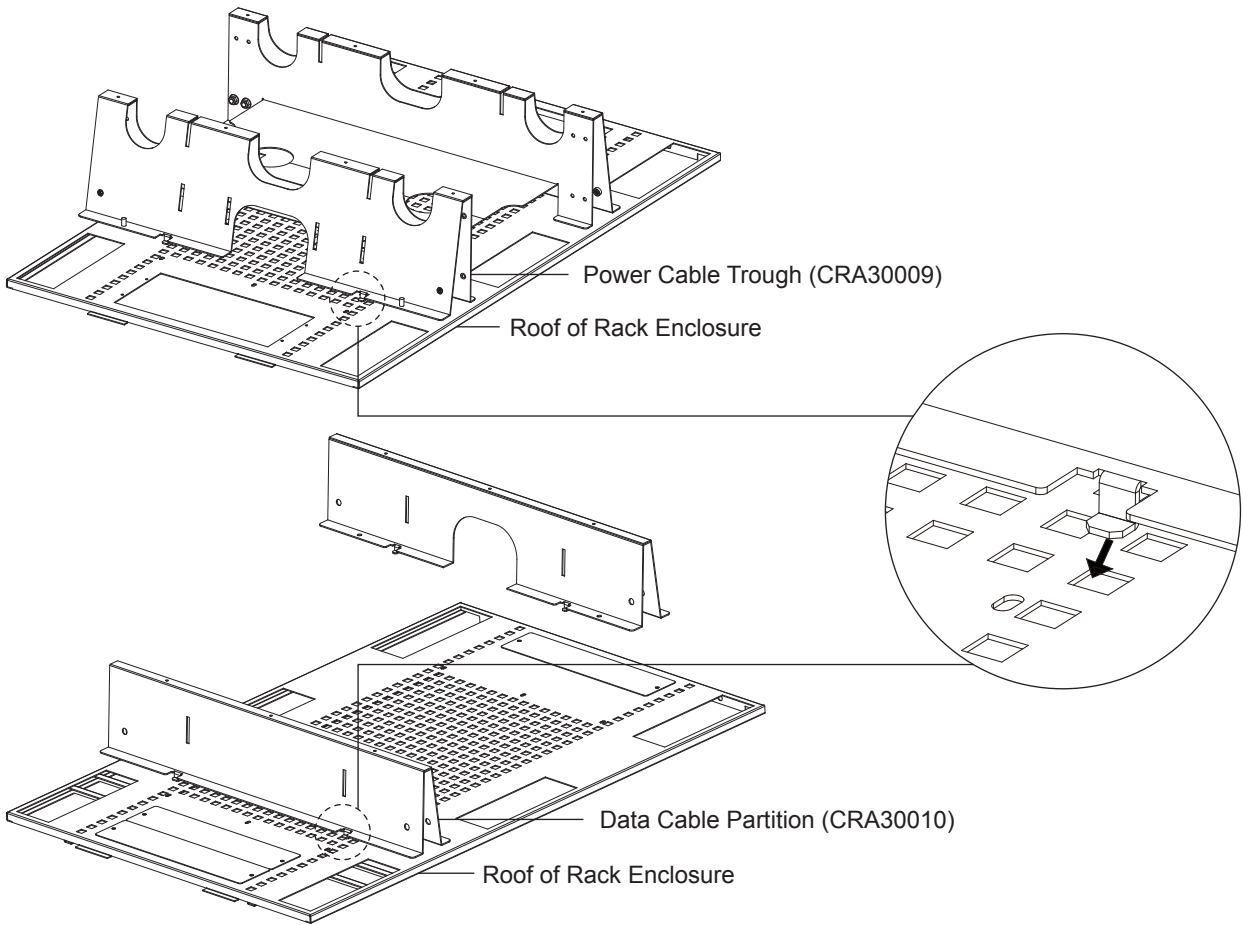

Power Cable Trough Data Cable Partition

For Rack Enclosures

CRA30009
CRA30010

Installation

Grounding Cable

For warranty and additional information, please visit: www.cyberpower.com.