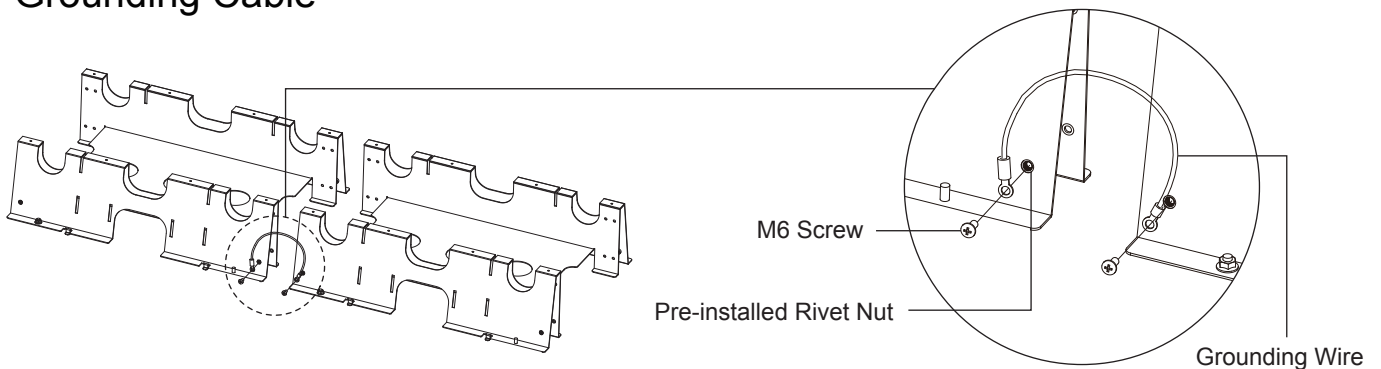

Power Cable Trough Data Cable Partition

For Rack Enclosures

CRA30009
CRA30010

Installation

Grounding Cable

For warranty and additional information, please visit: www.cyberpower.com.