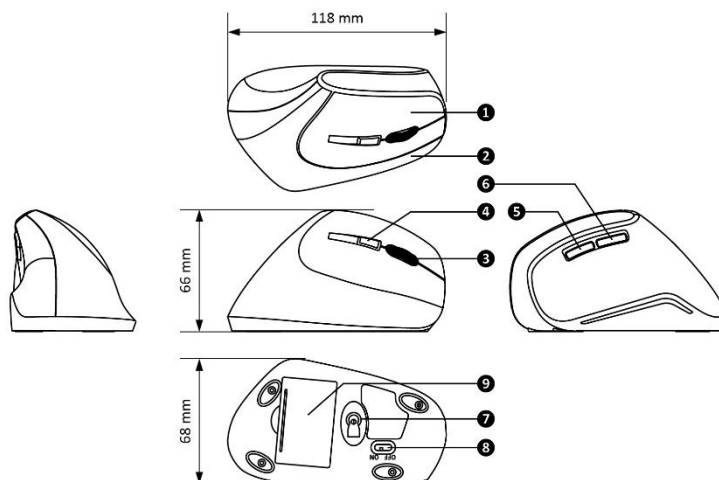

PERIMICE-715 II

PRODUCT FEATURES

- Right-handed vertical ergonomic mouse
- 6 buttons design
- DPI 800, 1200 and 1600
- Plug and play, easy to use

PRODUCT SPECIFICATION

Dimension	118x68x66 mm	Certifications	CE, FCC
Weight	97±5g	System requirement	Windows XP, 7, 8, 10
Number of buttons	6	Operating temperature	0 to 40°C
Connection type	Wireless 2.4G	Storage temperature	-15 to 60°C
DPI	800/1200/1600	Electrical rating	10 mA (Maximum)
Sensor	Optical	Operating voltage	3.0 VDC
Ergonomic	Yes	Material	ABS and rubber coating
Power supply	2 AAA batteries	Programmable	No
Interface	Nano USB receiver	Orientation	Right hand
On/off button	Yes	For hand size	M, L
USB storage	Yes	Colour	Black

- | | |
|--|---------------------------------|
| ❶ Left Click Button | ❹ Backward(Browser) |
| ❷ Right Click Button | ❺ Sensor |
| ❸ Scroll Wheel/Middle Click | ❻ Power On/Off switch |
| ❹ DPI Switch: 3DPI Levels: 800/1200/1600 | ❼ Battery Cover: PERIMICE-715II |
| ❺ Forward(Browser) | uses 2pcs AAA batteries |