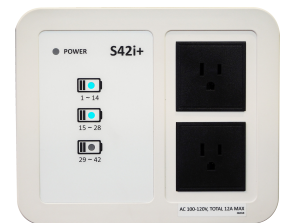

More Intuitive System

When devices are fully charged, S42i+'s new adaptive intelligent charging system intuitively knows when to stop charging and sends more power to external outlets allowing use for additional technology such as a document camera, printer, or any other fun teaching tool.