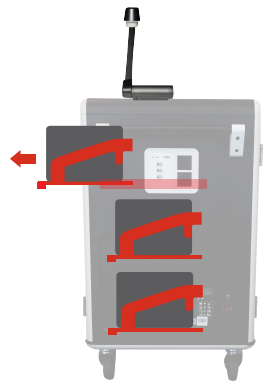

Convertible Functionality

Combine intuitive technology with a smooth surface and slide-out shelves to create the ultimate platform to integrate all classroom activities! Use an AVer document camera with S42i+ as a mobile surface to freely teach and showcase student work.

Simple Configuration

The easiest way to have everything in its place is to have a place for everything. Each S42i+ divider is specially designed with a cable holder and cord lock to keep cables secured and organized.