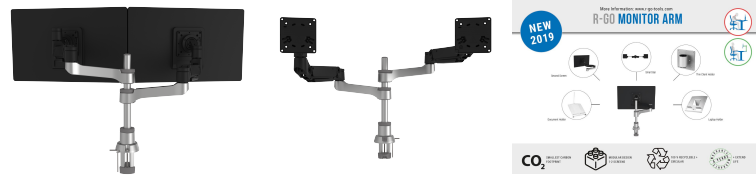

R-Go Caparo 4 Twin Monitor Arm, gas spring, 3-9 kg, dynamic, silver

Reference: RGOVLCA4TWSI
EAN: 8719274491064

For more info: www.r-go-tools.com

Modular and circular monitorarm for two monitors

The R-Go Caparo Twin Monitor Arm is the sustainable solution for working with two monitors. Both hinge arms make the monitors individual easily adjustable in depth and swivelled. You can adjust the monitors in height seperatly. Using the Dynamic Counterbalance Technology is a monitor with a weight till 6kg easily adjustable in height with one hand.

MODEL OG FUNKTION

Model:	Monitor Arm
Capaciteit (in kg):	3-9 kg (2x)
SkærmdiagonalIC-code:	≤ 26" (2x)
Bordmontering:	2-i-1: klemme (0-55 mm): Topkantklemme (standard), klemklemme (Ø 60, 80)
Andre valgmuligheder:	Har en intuitiv rotation-stop. Fanger og ruter kabler ude af syne. Installerer toolless og fungerer ubesværet

VESA: 75x75 mm og 100x100 mm

JUSTERING

Fjedertype: Gasfjeder

Justerbar i dybden: Ja

Højdejustering: Ja

Vip: 40°

Rotation: 360°

Drejning: 180°

GENERELT

Vægt (gram): 4577

Produktmateriale: Aluminium

Farve: Matte sølv

Serie: Caparo 4

LOGISTIEKE INFORMATIE

: 100 x 150 x 500

: 5027