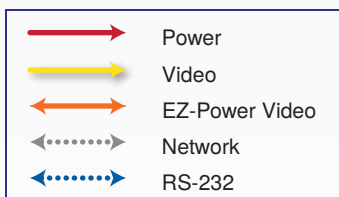

What's in the box

999-99060-000/001/009
999-99160-000/001/009

999-99060-000W/001W/009W
999-99160-000W/001W/009W

See the Installation Guide or Complete Manual for RoboSHOT 12, RoboSHOT 30, RoboSHOT 12E CAT-5, and RoboSHOT 30E CAT-5 PTZ Camera Systems for complete packing lists and additional connection diagrams.