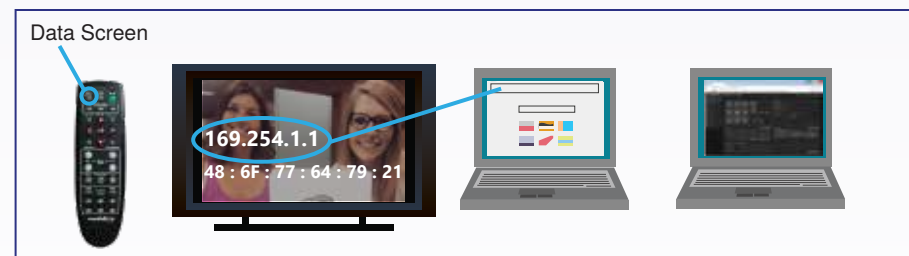

RoboSHOT 12E QDVI System

RoboSHOT 30E QDVI System

High-Definition Professional PTZ Camera with Quick-Connect DVI/HDMI-SR

999-99060-000/000W	RoboSHOT 12E QDVI System (black or white), North America
999-99060-001/001W	RoboSHOT 12E QDVI System (black or white), Europe/UK
999-99060-009/009W	RoboSHOT 12E QDVI System (black or white), Australia/New Zealand
999-99160-000/000W	RoboSHOT 30E QDVI System (black or white), North America
999-99160-001/001W	RoboSHOT 30E QDVI System (black or white), Europe/UK
999-99160-009/009W	RoboSHOT 30E QDVI System (black or white), Australia/New Zealand

What's in the box

999-99060-000/001/009
999-99160-000/001/009

999-99060-000W/001W/009W
999-99160-000W/001W/009W

See the Installation Guide or Complete Manual for RoboSHOT 12, RoboSHOT 30, RoboSHOT 12E CAT-5, and RoboSHOT 30E CAT-5 PTZ Camera Systems for complete packing lists and additional connection diagrams.