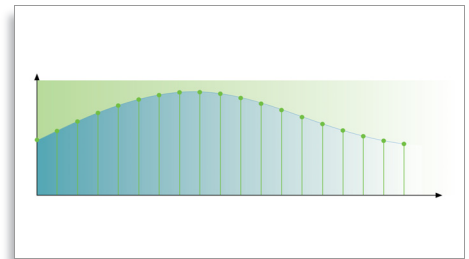

192kHz/24 bit audio DAC

192KHz sampling enables you to have an accurate representation of the original sound curves. Together with a 24-bit resolution, more information is captured from the original analogue sound wave form, giving a much richer audio reproduction.