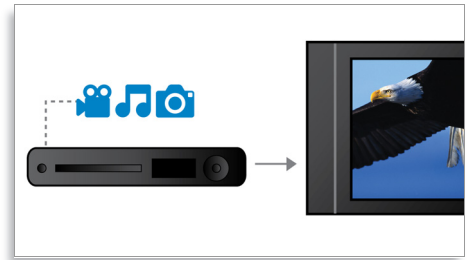

Video Playback

- Playback Media: CD, CD-R/CD-RW, Video CD/SVCD, DVD, DivX, DVD+R/+RW, DVD-R/-RW, DVD-Video
- Compression formats: MPEG1, MPEG2, DivX 3.11, DivX 4.x, DivX 5.x, DivX 6.0
- Video disc playback system: PAL, NTSC

Audio Playback

- Playback Media: CD, MP3-CD, MP3-DVD, WMA-CD, CD-R/RW, Audio CD
- MP3 bit rates: 32 - 320 kbps
- Compression format: MP3, Dolby Digital, PCM, WMA

Still Picture Playback

- Playback Media: DVD+R/+RW, DVD-R/-RW, CD-

- R/RW, Picture CD, Kodak Picture CD
- Picture compression format: JPEG
- Picture enhancement: Flip photos, Rotate, Zoom, Slideshow

Multimedia Applications

- Playback Formats: DivX, JPEG Still pictures, MP3

Connectivity

- Rear Connections: Analog audio Left/Right out, ComponentVideo out Progressive, Composite video (CVBS) output, Digital coaxial out

Convenience

- Child Protection: Child Lock, Parental Control
- On-Screen Display languages: English

Power

- Power consumption: < 10 W
- Power supply: 50Hz, 230-240V
- Standby power consumption: < 0.8 W

Accessories

- Included Accessories: 2 x AAA Batteries, Remote Control, World Wide Warranty leaflet, User Manual, Audio/Video cable

Dimensions

- Packaging dimensions (W x H x D): 415 x 82 x 282 mm
- Set dimensions (W x H x D): 360 x 37 x 209 mm

DVP3144/75

Highlights

Plays it all

Play virtually any media format you want - whether they be DivX, MP3s, WMA or JPEGs. Experience the unbeatable convenience of great playability, and the luxury of sharing media files on your TV or home theater system - in the comfort of your living room.