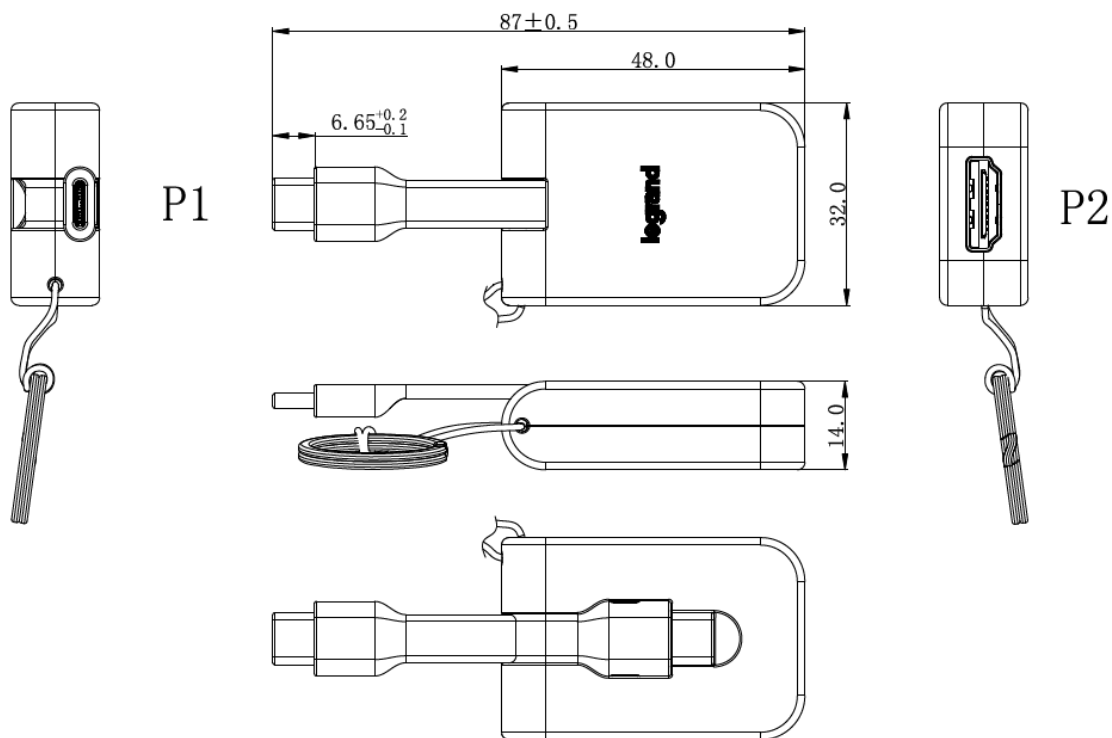

ITEM DESCRIPTION

26872

USB-C to HDMI Travel Adapter

designed to be better.™

DATA SHEET

SPECIFICATIONS: USB-C to HDMI Travel Adapter

VIDEO SPECIFICATIONS:

- Video Resolution: 4Kx2K 60Hz
- DP ALT mode, DP1.1a spec.
- Support: HDMI 1.4 spec.
- Support: HDCP

PHYSICAL SPECIFICATIONS:

- Operating Temperature: 0°C~50°C
- Storage Temperature: -25°C~70°C

PHYSICAL CHARACTERISTICS:

- Connector P1: Type-C/M, nickel plated
- Connector P2: Type-C to HDMI A/F Black Core/Chip/Nickel Plated Connector
- Cable: Type-C Black, Type-C/M+FPC
- Shell P1: Type-C black, Type-C/M+FPC integrated (black fine grain)
- Shell P2: Molded Case/ABS Cover Black/Spraying Rubber Oil Type-C to HDMI A/F
- QC Inspection