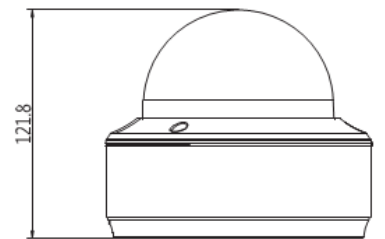

## Technical Specifications

<b>Device</b>	
Image Sensor:	1/3" Progressive Scan CMOS
Min. Illumination:	0.014 Lux @(F1.4,AGC ON), 0 Lux with IR
Shutter Time:	1s to 1/100,000 s
Lens:	2.8 - 9 mm@ F1.4, angle of view: 91.2°-28.3°
Auto Iris:	DC drive
Angle Adjustment:	Pan:0°-355°, Tilt: 0° ~ 75°, Rotation:0°-355°
Slow Shutter:	Support
Digital Noise Reduction:	3D DNR
WDR Range:	120db
Lens Mount:	φ14
Day/Night:	IR cut filter with auto switch
<b>Compression Standard</b>	
Video Compression:	H.264/MPEG4/MJPEG
Bit Rate:	32 Kbps ~ 16 Mbps
H.264 Type:	Baseline Profile/Main Profile/High Profile
Audio Compression:	G.711/G.722.1/G.726/MP2L2
Audio Bit Rate:	64Kbps(G.711) / 16Kbps(G.726)
<b>Image</b>	
Max. Image Resolution:	2048 x 1536
Frame Rate:	20fps (2048 x 1536), 30fps (1920 x 1080), 30fps (1280 x 720)
EIS (Electronic Image Stabilization):	Yes
BLC (Back Light Compensation):	Yes
Defog:	Yes
Day/Night Switch	Auto/Schedule/Triggered by alarm in
Picture Overlay:	LOGO picture can be overlaid on video with 128 x 128 24 bit bmp format