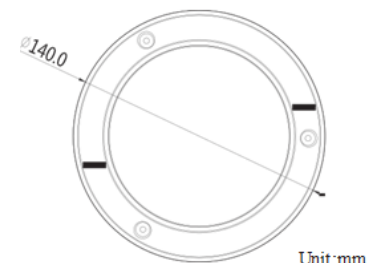

## Overview

Up to 3 megapixel (2048 x 1536) @ 20 fps resolution

- Motorized VF lens
- True WDR 120db
- Analytics
- Defocus Detection, smart face detection, audio exception detection, intrusion detection, scene change detection & cross line detection.
- Support Environmental Noise Filtering
- IR cut filter with auto switch
- Two-way audio
- 3-axis (pan/tilt/rotation) positioning
- Video Insight VMS License Included

## Technical Specifications

<b>Device</b>	
Image Sensor:	1/3" Progressive Scan CMOS
Min. Illumination:	0.014 Lux @(F1.4,AGC ON), 0 Lux with IR
Shutter Time:	1s to 1/100,000 s
Lens:	2.8 - 9 mm@ F1.4, angle of view: 91.2°-28.3°
Auto Iris:	DC drive
Angle Adjustment:	Pan:0°-355°, Tilt: 0° ~ 75°, Rotation:0°-355°
Slow Shutter:	Support
Digital Noise Reduction:	3D DNR
WDR Range:	120db
Lens Mount:	φ14
Day/Night:	IR cut filter with auto switch
<b>Compression Standard</b>	
Video Compression:	H.264/MPEG4/MJPEG
Bit Rate:	32 Kbps ~ 16 Mbps
H.264 Type:	Baseline Profile/Main Profile/High Profile
Audio Compression:	G.711/G.722.1/G.726/MP2L2
Audio Bit Rate:	64Kbps(G.711) / 16Kbps(G.726)
<b>Image</b>	
Max. Image Resolution:	2048 x 1536
Frame Rate:	20fps (2048 x 1536), 30fps (1920 x 1080), 30fps (1280 x 720)
EIS (Electronic Image Stabilization):	Yes
BLC (Back Light Compensation):	Yes
Defog:	Yes
Day/Night Switch	Auto/Schedule/Triggered by alarm in
Picture Overlay:	LOGO picture can be overlaid on video with 128 x 128 24 bit bmp format