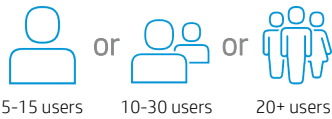

How to select the right device for your enterprise

When choosing an imaging and printing product for your company's large work team, workgroup, or department, you should consider some additional questions.

USERS