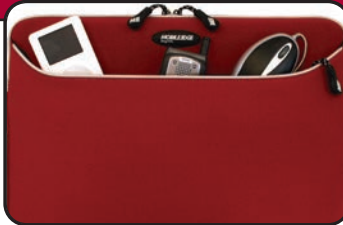

SRP: \$29.99

16" SLIPSUITS

Soft, durable and water-resistant Neoprene

Full-size external pocket for accessories

Heavy-duty nylon carrying handles

Black - MESS1-16

Navy - MESS3-16

Red - MESS7-16

Pink - MESSX-16

Orange - MESS0-16

The Mobile Edge SlipSuits are the ultimate combination of mobile convenience and protection. Built to carry your laptop in a skin of padded neoprene, the SlipSuit can be carried on its own, or as extra protection inside a larger carrying case.

Featuring a large, exterior front pocket for your power supply or other accessories, Nylon carrying handles for ease of use, and heavy-duty zipper pulls, the SlipSuit ensures both mobility and protection for your laptop computer. Water-resistant Neoprene and reinforced corners make sure that your laptop is protected, whether you're on the road or in the classroom.

For the best on-the-go carrying solution, look no further than the SlipSuit!

Features

- Soft, durable and water-resistant Neoprene protects and cushions your notebook
- Small enough to fit inside your regular carrying case, but tough enough to use by itself
- Stylish design combines form and function to create a unique notebook carrying solution
- Heavy-duty nylon handles for carrying
- Full-size external pocket for AC adapter, files, CDs and other accessories