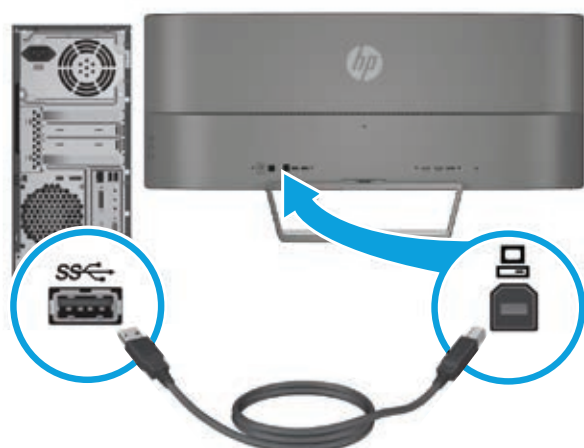

Quick Setup

Optimum Resolution: 3440 x 1440 @ 60 Hz

1

2

DisplayPort

OR

HDMI

OR

Micro USB to MHL

3

USB

4

5

6

<http://www.hp.com/support>

797563-B22

Copyright © 2015 Hewlett-Packard Development Company, L.P.
First Edition: January 2015
The information contained herein is subject to change without notice.
Printed in xxxxx