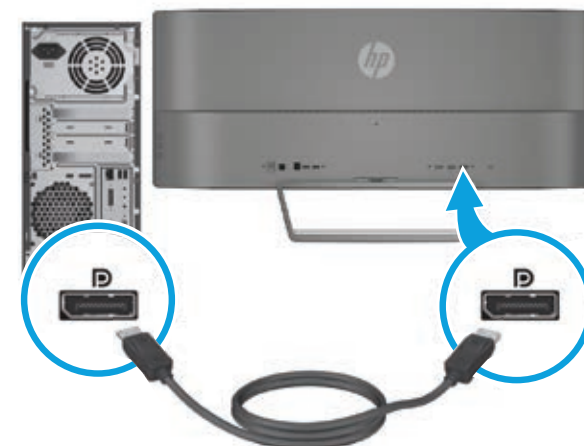

Quick Setup

Optimum Resolution: 3440 x 1440 @ 60 Hz

1

2

DisplayPort

OR

HDMI

OR