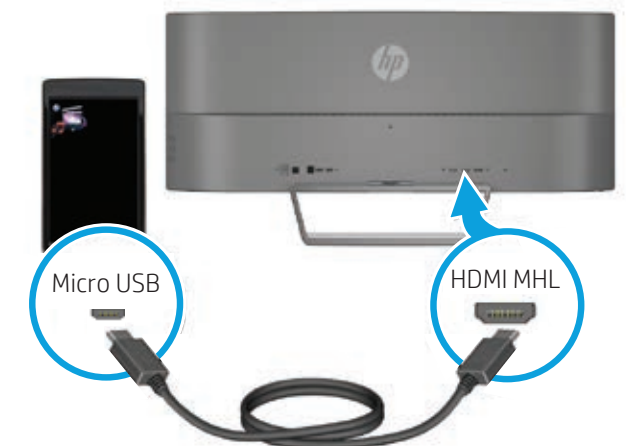

Quick Setup

Optimum Resolution: 3440 x 1440 @ 60 Hz

1

2

DisplayPort

OR

HDMI

OR

Micro USB to MHL

3

USB

4

5

6

<http://www.hp.com/support>

797563-B22

Copyright © 2015 Hewlett-Packard Development Company, L.P.
First Edition: January 2015
The information contained herein is subject to change without notice.
Printed in xxxxx