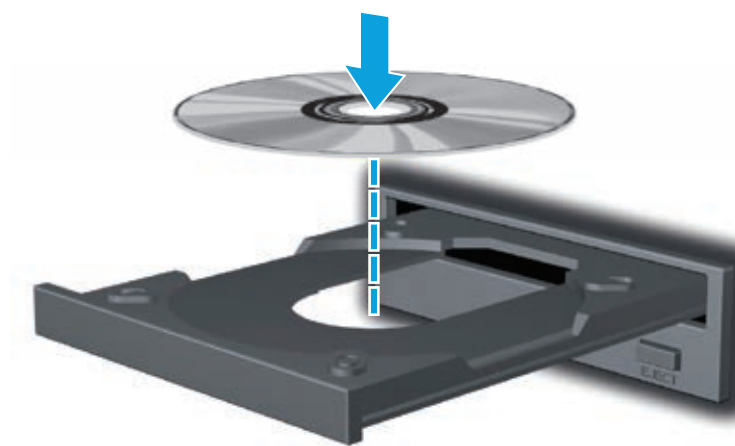

6

<http://www.hp.com/support>