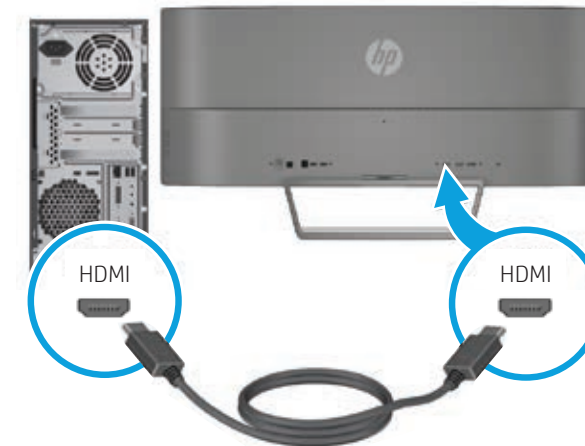

Quick Setup

Optimum Resolution: 3440 x 1440 @ 60 Hz

1

2

DisplayPort

OR

HDMI

OR