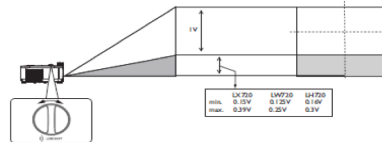

Shifting the projection lens