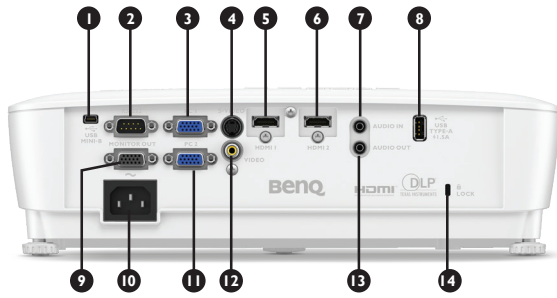

### Features

- Dual HDMI inputs for multiplatform digital connectivity
- 4,000 ANSI Lumen High Brightness for Stunning Presentations
- 20,000:1 High Native Contrast for Crisp Readability
- 1.2x Zoom Ratio for High Setup Flexibility
- Simple Setup, Intuitive Operation, and Hassle-Free Maintenance
- Eco-Friendly Low Total Cost of Ownership
- BenQ Exclusive Picture Mode For Spreadsheet Contents

## Input and Output Terminals

- ❶ USB Type min B (For FW upgrade)
- ❷ RS232 Input (D-sub 9pin, male)
- ❸ Computer Input (D-sub 15pin, Female)
- ❹ S-Video
- ❺ HDMI 1
- ❻ HDMI 2
- ❼ Audio Input (mini jack)
- ❽ USB Type A (1.5A power)
- ❾ Monitor Output (D-sub 15pin, Female)
- ❿ AC Power cord inlet
- ⓫ Computer Input (D-sub 15pin, Female)
- ⓬ Composite Video (RCA)
- ⓭ Audio Output (mini jack)
- ⓮ Kensington anti-theft lock slot