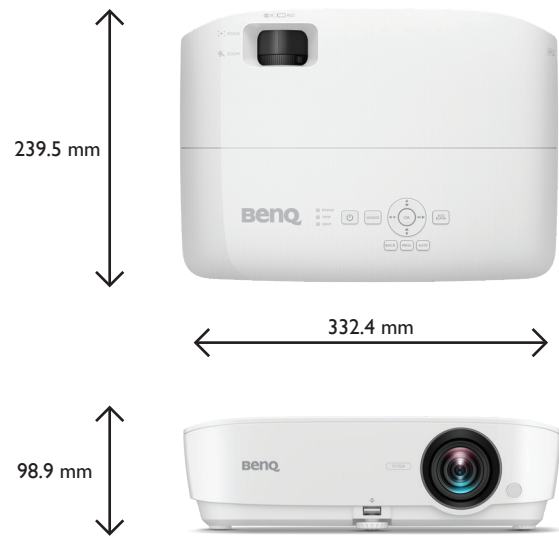

Dimensions