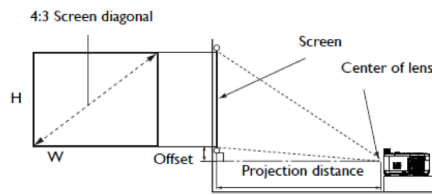

Distance Chart

Screen size				Distance from screen (mm)			Vertical Offset (mm)
Diagonal	W	H	Min length (max. zoom)	Average	Max distance (min. zoom)		
inch	mm	(mm)	(mm)				
40	1016	813	610	1579	1738	1896	40
50	1270	1016	762	1987	2186	2384	50
60	1524	1219	914	2395	2634	2873	60
70	1778	1422	1067	2804	3083	3362	70
80	2032	1626	1219	3212	3531	3850	80
90	2286	1829	1372	3621	3980	4339	90
100	2540	2032	1524	4029	4429	4828	100
120	3048	2438	1829	4846	5326	5805	120
150	3810	3048	2286	6071	6671	7271	150
200	5080	4064	3048	8113	8914	9715	201
250	6350	5080	3810	10155	11157	12158	251
300	7620	6096	4572	12197	13400	14602	301

The screen aspect ratio is 4:3 and the projected picture is in a 4:3 aspect ratio