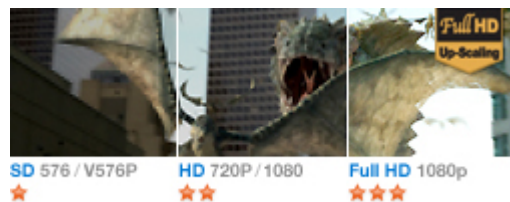

Full HD (1080) up-scaling

SAMSUNG's HDD built-in DVD Recorder up-convert the resolution of SD (Standard Definition) images up to Full HD 1080p quality via HDMI connection which means you'll experience the highest video quality.