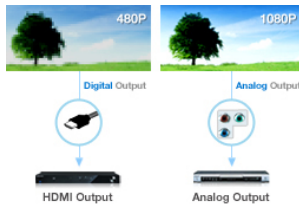

HDMI out

Faster, more efficient data transfer is enabled by the HDMI (High Definition Multimedia Interface) connection. Pure, uncompressed streams of digital data are transmitted, allowing you to enjoy the benefits of the highest level sound and image quality. Simply connect the HDMI cable from the DVD player to your TV and enjoy pure digital perfection.