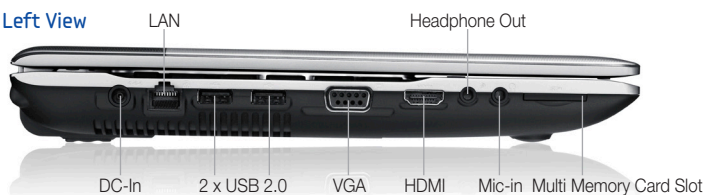

Peace of mind

The RV711 is the ideal choice if you like to play things safe, as it is designed to protect you and your data from the risks of everyday life.

Simple data back up

Samsung Recovery Solution automatically and regularly backs up your data to the hard drive (or users can also back up to an external hard drive), so it can easily be restored, giving you the peace of mind that you're always protected.

PowerPlus battery

Delivers much greater long-term value and reliability with a significantly increased battery lifespan. There's a "battery life extender mode", so the battery lasts up to 3 times longer than a conventional battery, and an "express charging mode" for shorter charging times. It also has an extensive battery life.

International warranty service

Samsung's award-winning warranty service** provides a fast track collection repair and return service in order to minimize disruption and get you going again as quickly as possible.

* Specifications may vary based on models.

** Warranty service availability and response times may vary from country to country and may also be subject to registration requirements in the country of purchase.

Input / Output Ports

Left View