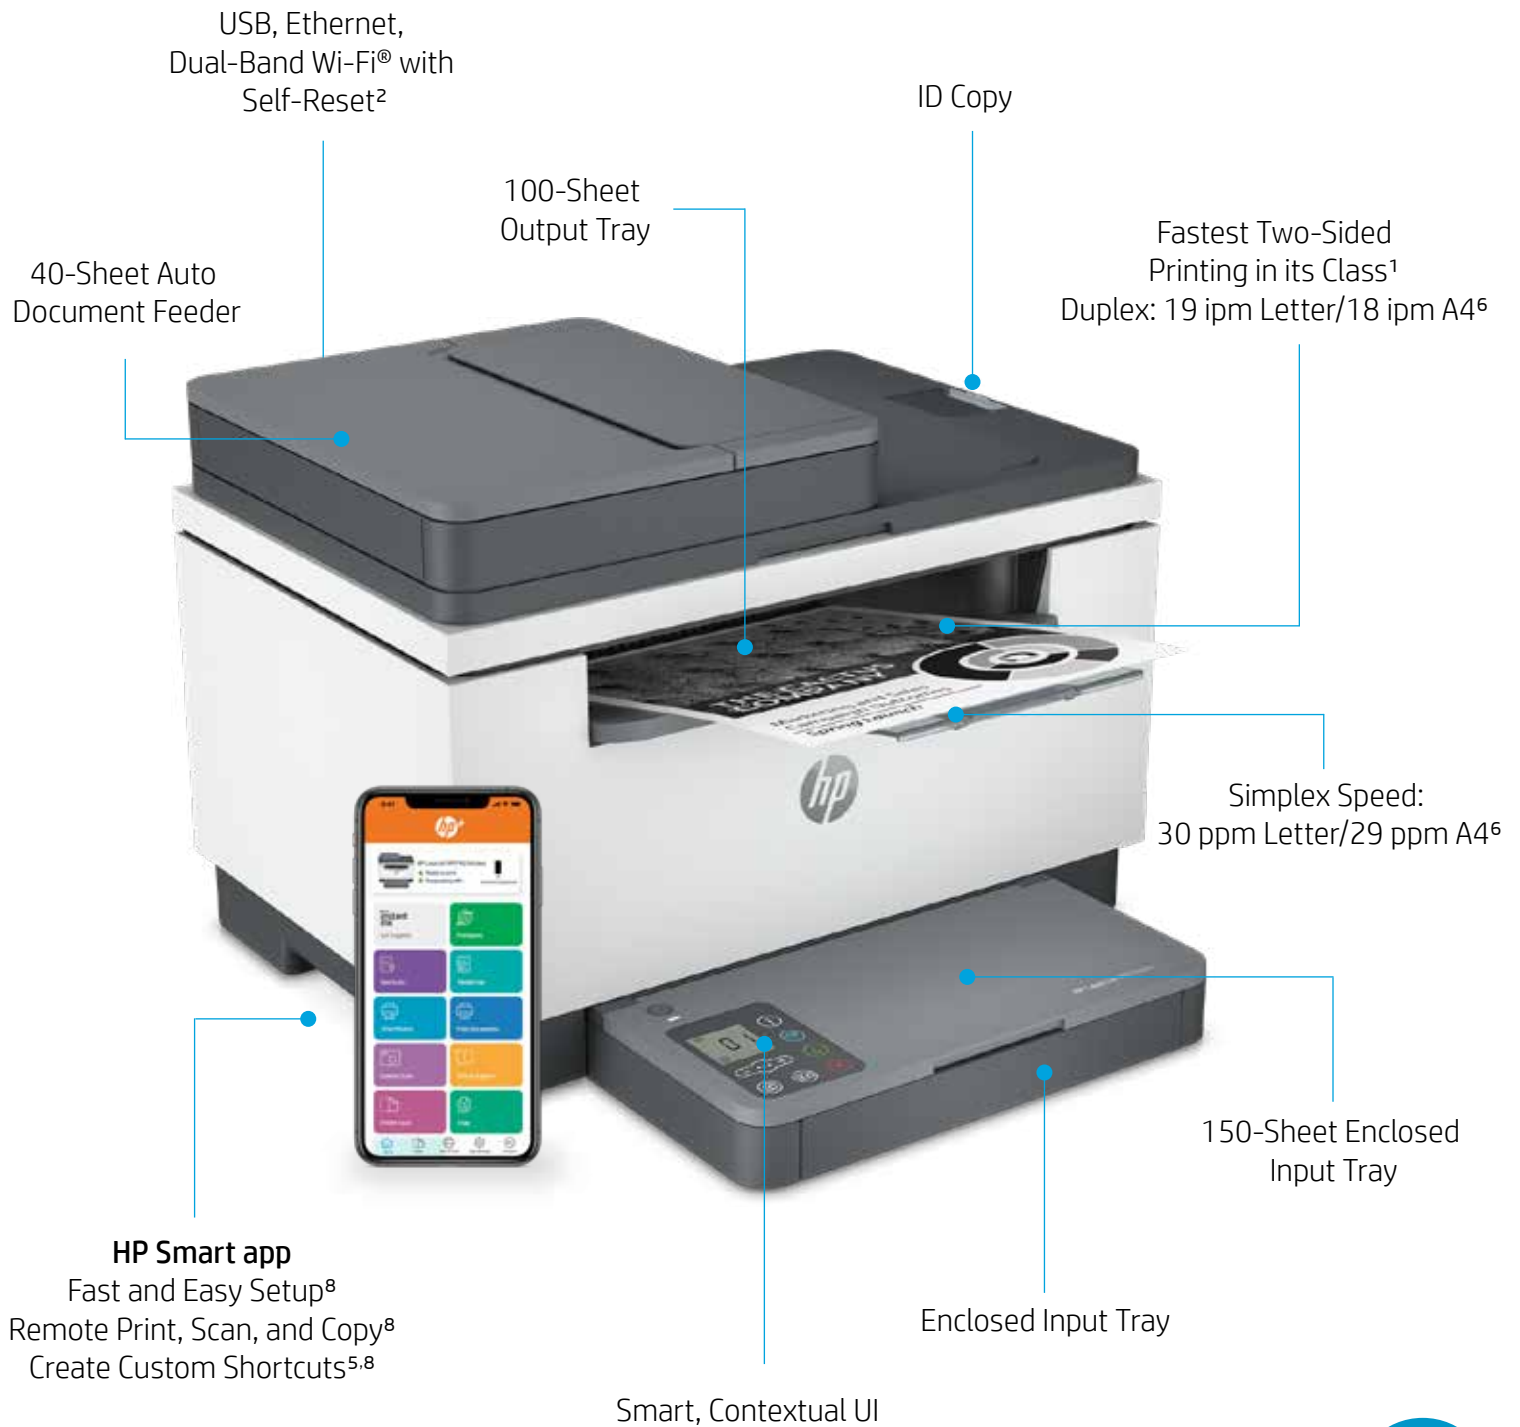

HP LaserJet MFP M232-M237 Series (sdn/sdw)—Skyreach ADF

Fall
'20